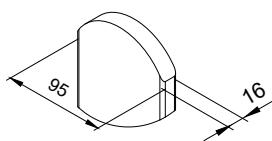

TREATMENT OPTIONS

107907

primer + white painted 2 layers (RAL 9016)

OPTIONAL

Fence gate hardware kit. See Optional Products p. 268-285 for details.