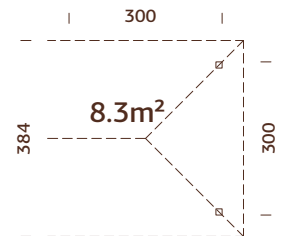

PALMAKO CONNECT BIANCA EXTRA ROOF WITH TWO POSTS 8,3 m²
ARTICLE NUMBER: 109374