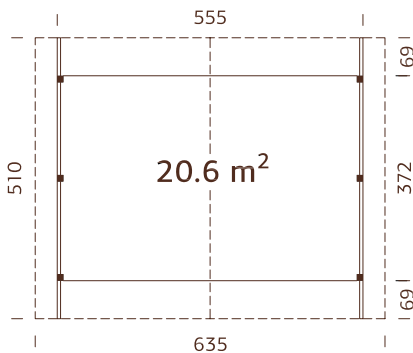

PALMAKO CARPORT ROBERT 20,6 m²

ARTICLE NUMBER: 101029

Strong posts and purlins from laminated wood.