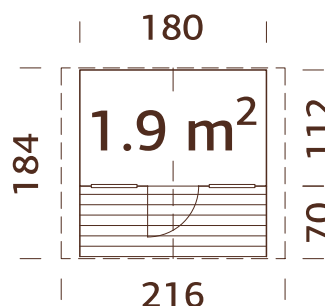

PALMAKO KIDS FELIX 1,9 m²

ARTICLE NUMBER: 101125

Ready-made wall elements.

MODEL SPECIFICATIONS

Wall measurements:

180x112(180) cm

Volume: 3,0 m³

Window glass: Acrylglass

Fixed window

measurements: 38x44 cm

Door opening

measurements: 51x115 cm

Roof boards: 16 mm

Roof area: 4,6 m²

Roof gradient: 29,0°

Gross ground area: 2,0 m²

TREATMENT OPTIONS

108987

white primer

16+28 mm

A: 117 cm
B: 169 cm

Included
16 mm

OPTIONAL

Roofing felt (underlayer): 1 roll,

SBS roofing material: 1 roll, shingles: 2 packs, roofing nails.

See Optional Products p. 268-285 for details.

Safety
Regular
Production
Surveillance

www.tuv.com
ID 0000075540