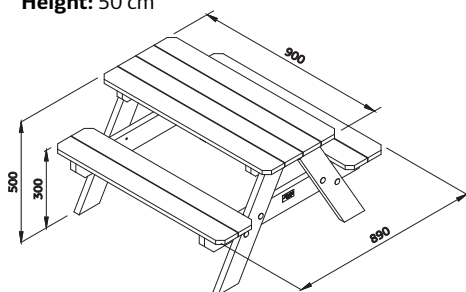

ARTICLE NUMBER: 100779

MODEL SPECIFICATIONS

Length: 90 cm

Width: 89 cm

Height: 50 cm

50 cm

3-14 years
max 50 kg

Boards

SLIDE
for 150 cm platform
495 x 2900 mm
Art. No.: 101006, 101005, 101007

NEST SWING SWIBEE
ø 980 mm
Art. No.: 100245, 100246

MONKEY SWING
ø 280 mm
Art. No.: 107393

SWING CLAMP
ø 100 mm
Art. No.: 101001

SWING CLAMP (THROUGH WOOD)
ø 120 mm
Art. No.: 108274