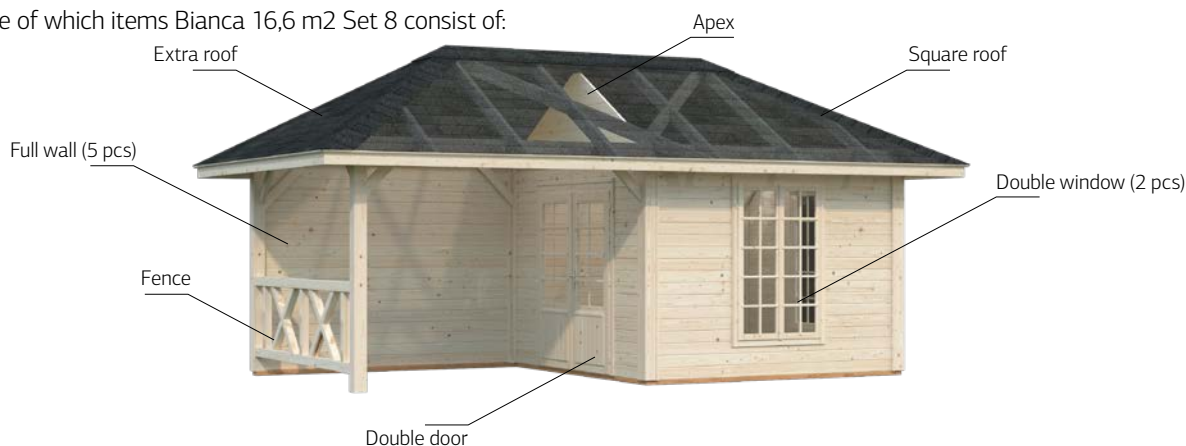

After you are familiar now with the different Palmako Connect possibilities, you can start to build a Palmako Connect product of your own. Here is a small table for you just to start from by completing the product of your own. By any questions please feel free to ask from our sales team.

Main products	Art. No.*	Pcs
Square roof	109392	
L-type roof	109381	
Optional products		Pcs
Extra roof	109374	
Full wall	109375	
Half-wall corner	109805	
Apex	109410	
Fence	109378	
Sliding door	110083	
Sectional door	110078	
28 mm floor (indoor)	109811	
28 mm floor (outdoor/as terrace)	103090	
Single window¹	See page 161.	
Double window¹	See page 161.	
Single door¹	See page 161.	
Double door¹	See page 161.	
Roofing felt (underlayer)	107210	
Shingles	107180, black 107182, red 107183, green 107181, brown	
Roofing nails	107930	
Rain gutters	106629 (3 m) 106630 (4 m)	

In the left column of the table there are items to choose from as parts of your own combined set.

In the right column of the table please mark how many pieces of each item your own combined set needs.

¹We offer wide selection of doors and window that fit with 28 mm Palmako Connect walls Please see more on page 161.

* Article number is given as natural wood (NO treatment). Regarding the article numbers of our DIP treatments please consult with the sales team.

Please see of which items Bianca 16,6 m2 Set 8 consist of: