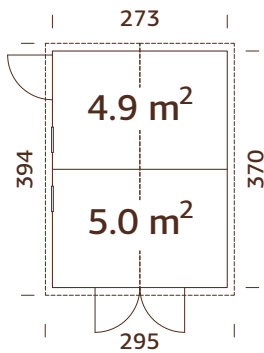

PALMAKO SHED DAN 9,9 m²

ARTICLE NUMBER: 101206

under
2,5m

Ready-made wall elements.

TREATMENT OPTIONS

101207
brown dip

101209
grey dip

101208
clear white dip

16+32 mm

A: 190 cm
B: 220 cm

Included
16 mm

MODEL SPECIFICATIONS

Wall measurements:

273x370 cm

Volume: 19,4 m³

Door/window glass:

Acrylglas

Fixed window, measurements:

44x44 cm

Door opening measurements:

75x169 cm, 138x182 cm

Roof boards: 16 mm

Roof area: 12,0 m²

Roof gradient: 15,0°

Gross ground area: 10,1 m²

OPTIONAL

Roofing felt (underlayer): 2 rolls, SBS roofing material: 2 rolls, shingles: 5 packs, roofing nails.

See Optional Products p. 268-285 for details.