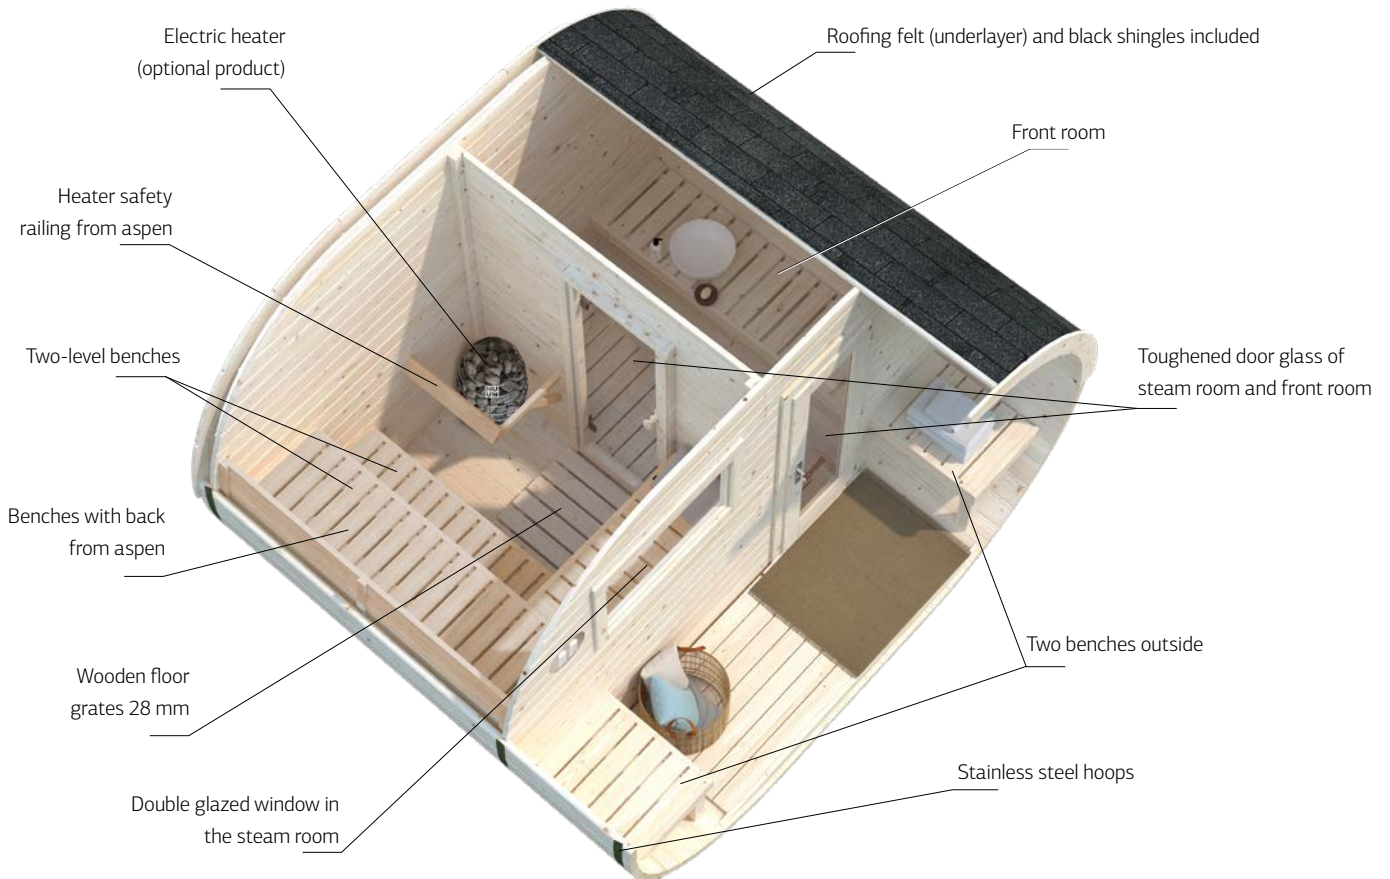

GARDEN SPA

OUTDOOR SPA IN YOUR OWN GARDEN

We are so excited to introduce you our brand new Garden Spa category, a new level in our product development with products that have been missing so far among our selection. What could be more enjoyable than having an outdoor spa in your own garden, a relaxing area and a healthy extra space for yourself, your family and friends. With having a sauna in the garden you can easily transform your garden or property into a personal functional garden SPA. We have in Garden Spa product range two beautiful saunas – a barrel sauna Anita 1,3+0,7 m² and an oval sauna Anette 3,0+1,5 m². Electric heater can be ordered as an optional extra, there are HUUM Drop and Narvi NM heaters in our selection, please see the pages 154–155 for more information.