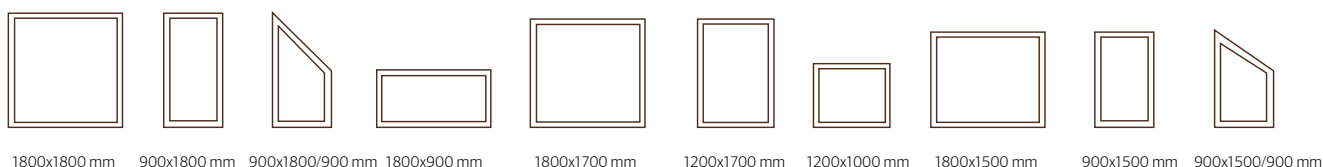

CREATE YOUR OWN GARDEN STORY WITH PALMAKO FENCE PANELS

If your garden misses elegant and airy fence panels, be ready to meet our Fence panels selection. Surrounding your city garden or terrace with fence panels is so easy and refreshing way to give your favourite place to be a unique and modern look.

We have ten different designs within our fence panels collection so you can pick your favourite or why not to combine different designs according your needs. All our fence panels have 33x57 mm or 32x40 mm frame which makes them easily manageable and show your garden has been nicely taken care of.

Please get familiar with designs as follows:

Line

Horizontal with gaps.

Nina

Horizontal with gaps.

Nora

Vertical with rail in the middle.

Reena

Vertical with rail in the middle. Horizontal trellis.

Elke

Vertical with rail in the middle. Vertical trellis.

Helis

Horizontal with gaps and two vertical rails. Vertical trellis with one cross.

Marit

Horizontal with gaps and two vertical rails. Vertical trellis with three crosses.

Karina

Vertical with rail in the middle. Vertical trellis with three crosses.

Janet

Vertical boards with 6 mm bright toughened glass.

Birgit

6 mm bright toughened glass in a solid wood frame.

Depending on model, one can choose between ten dimensions:

And depending on model one can choose between different treatments which suits the best into the garden interior: