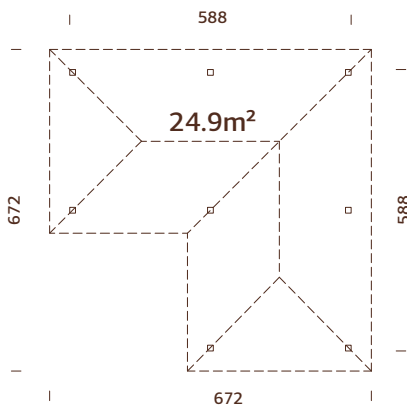

Strong posts from laminated wood.

TREATMENT OPTIONS

110156
brown dip

110157
grey dip

110155
clear white dip

120x120 mm

A: 210 cm
B: 319 cm

NB! Floor is an optional extra! 28 mm

MODEL SPECIFICATIONS

Measurements: 588x588 cm

Volume: 66,0 m³

Gross ground area: 26,3 m²

Roof boards: 19 mm

Roof area: 48,0 m²

Roof gradient: 30,0°

OPTIONAL

Floor (outdoor/as terrace), floor (indoor), extra roof with two posts, full wall, apex, half-wall corner, fence, sliding door, sectional door, roofing felt (underlayer): 11 rolls, shingles: 18 packs, roofing nails, additional door and window.

See Optional Products p. 180-181 for details.