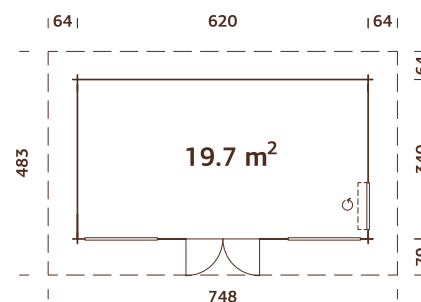

PALMAKO CABIN HEIDI 19,7 m²

ARTICLE NUMBER: 106370

Double glazed.

MODEL SPECIFICATIONS

Log measurements:

640x360 cm

Volume: 49,5 m³

Door/window type: Summer

Door/window glass: Double toughened glass, 4-9-4 mm

Window opening

measurements: 82x198 cm

Fixed window,

measurements: 143x194 cm

Door opening

measurements: 148x203 cm

Door sill: low,

covered with stainless steel

Roof boards: 19 mm

Roof area: 36,5 m²

Roof gradient: 9,2°

Gross ground area: 21,1 m²

70 mm

A: 236 cm
B: 314 cm

Included
19 mm

OPTIONAL

Roofing felt (underlayer): 6 rolls, SBS roofing material: 6 rolls, roofing nails, EPDM, rain gutters, additional door and window. See Optional Products p. 268-285 for details.