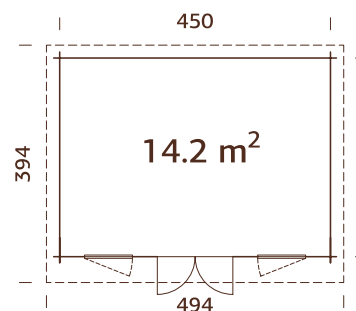

PALMAKO CABIN LISA 14,2 m²

ARTICLE NUMBER: 102197

under
2,5m

Double glazed.

Includes door and window bars.

MODEL SPECIFICATIONS

Log measurements:

470x350 cm

Volume: 31,6 m³

Door/window type: Garden+

Window glass:

Double glass, 3-6-3 mm

Door glass: Double

toughened glass, 4-6-4 mm

Window opening

measurements: 60x111 cm

Door opening

measurements: 151x175 cm

Door sill: low,

covered with stainless steel

Roof boards: 19 mm

Roof area: 19,2 m²

Roof gradient: 4,0°

Gross ground area: 14,9 m²

TREATMENT OPTIONS

102198
brown dip

102200
grey dip

102199
clear white dip

44 mm

A: 211 cm
B: 239 cm

Included
19 mm

OPTIONAL

Roofing felt (underlayer): 3 rolls, SBS roofing material: 3 rolls, roofing nails, EPDM, rain gutters, extension, canopy roof, additional door and window. See Optional Products p. 268-285 for details.