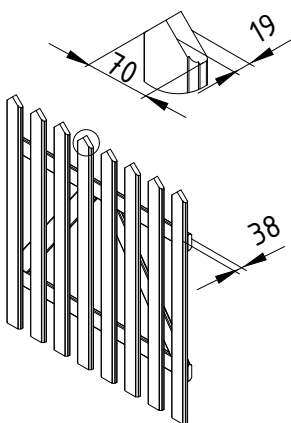

TREATMENT OPTIONS

109035

primer + white painted 2 layers (RAL 9016)

OPTIONAL

Fence gate hardware kit. See Optional Products p. 268-285 for details.

MODEL SPECIFICATIONS

Element measurements,
width x height: 900x1000 mm
Depth: 38 mm
Palisade profile: 19x70 mm