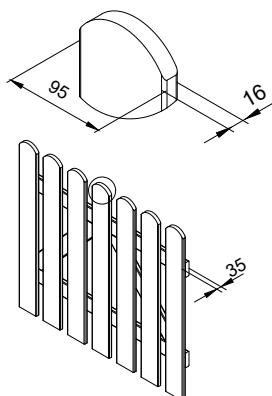

TREATMENT OPTIONS

108333

green pressure-treated

108334

primer + white painted 2 layers (RAL 9016)

OPTIONAL

Fence gate hardware kit. See Optional Products p. 268-285 for details.

MODEL SPECIFICATIONS

Element measurements,

width x height: 900x800 mm

Depth: 35 mm

Palisade profile: 16x95 mm