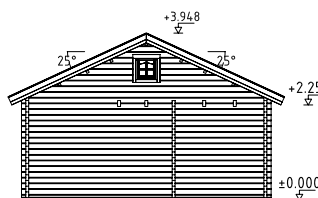

Double glazed.

Strong purlins from laminated wood.

Terrace boards are treated.

70 mm

A: 256 cm
B: 395 cm

Included 28 mm

PALMAKO COTTAGE AGNETA 18,8+12,5 m²

ARTICLE NUMBER: 106522