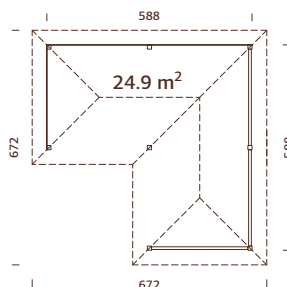

OPTIONAL

Floor (outdoor/as terrace), floor (indoor), roofing felt (underlayer): 11 rolls, shingles: 18 packs, roofing nails, additional door and window. See Optional Products p. 180-181 for details.