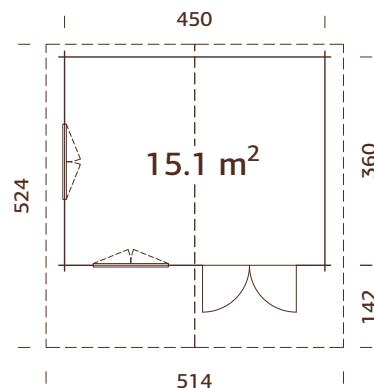

PALMAKO CABIN HELENA 15,1 m²

ARTICLE NUMBER: 102318

Double glazed.

MODEL SPECIFICATIONS

Log measurements:

470x380 cm

Volume: 37,2 m³

Door/window type: Summer

Door/window glass:

Double glass, 3-9-3 mm

Window opening

measurements: 117x92 cm

Door opening

measurements: 151x183 cm

Door sill: low, covered with stainless steel

Roof boards: 19 mm

Roof area: 27,6 m²

Roof gradient: 15,4°

Gross ground area: 16,2 m²

TREATMENT OPTIONS

102319
brown dip

70 mm

102321
grey dip

A: 216 cm
B: 285 cm

102320
clear white dip

Included
19 mm

OPTIONAL

Roofing felt (underlayer): 7 rolls, SBS roofing material: 7 rolls, shingles: 11 packs, roofing nails, rain gutters, extension, canopy roof, additional door and window.

See Optional Products p. 268-285 for details.