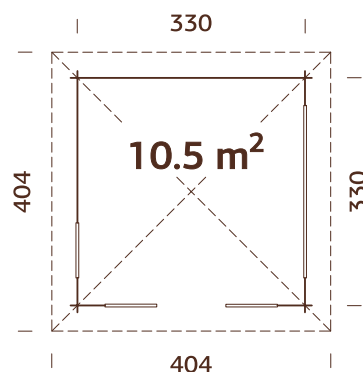

PALMAKO PAVILION JULIE 10,5 m²

ARTICLE NUMBER: 103760

Terrace boards are treated.

MODEL SPECIFICATIONS

Log measurements:

350x350 cm

Volume: 26,0 m³

Roof boards: 19 mm

Roof area: 17,6 m²

Roof gradient: 24,7°

Gross ground area: 10,9 m²

OPTIONAL

Shingles: 9 packs, roofing nails.

See Optional Products p. 268-285 for details.

TREATMENT OPTIONS

103761
brown dip

103763
grey dip

103762
clear white dip

28 mm

A: 217 cm
B: 310 cm

Included
19 mm