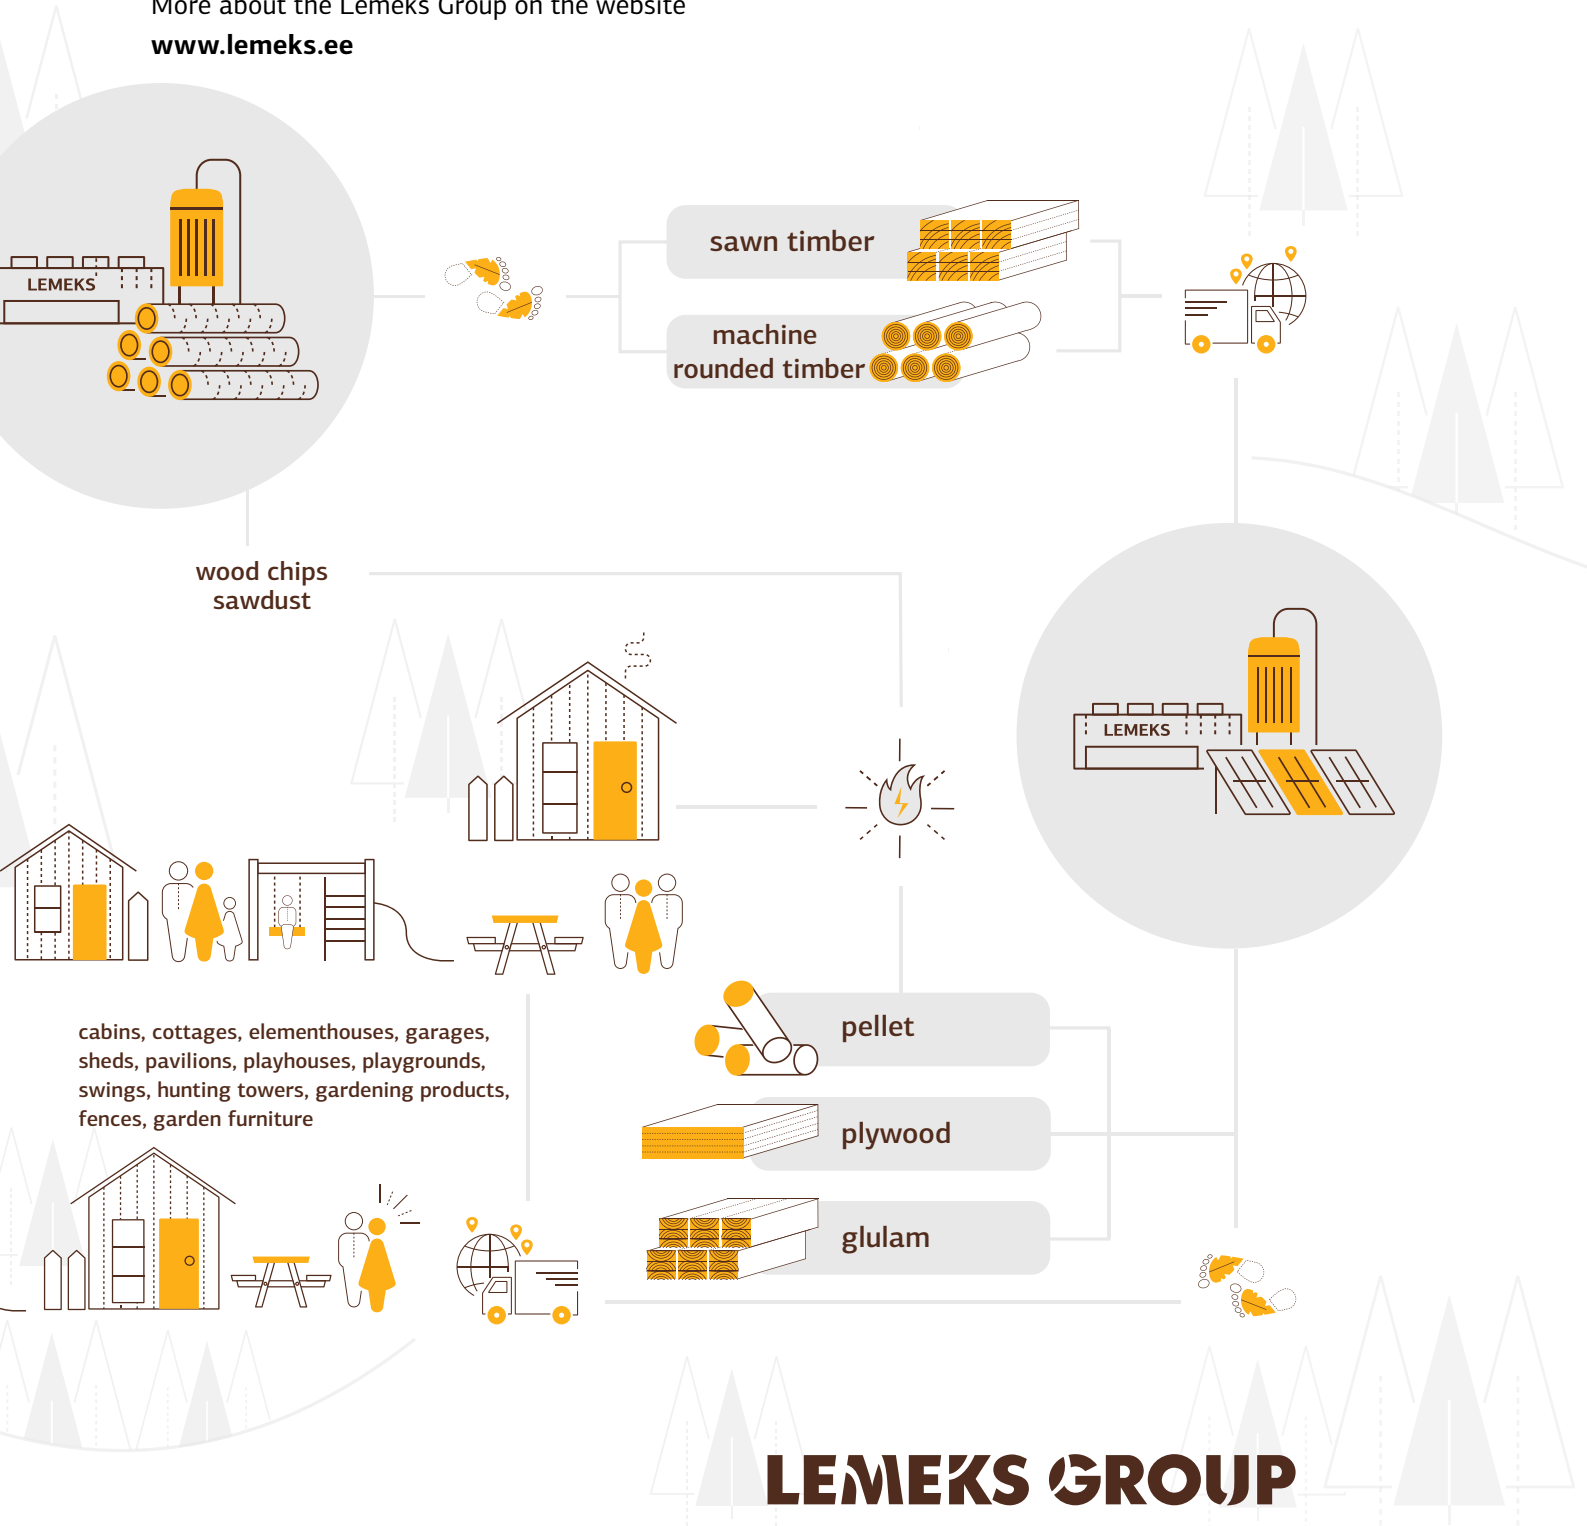

35 subsidiaries and related companies provide employment to more than 1000 people in Estonia, Latvia, Germany, Sweden, Norway, France, Spain, United Kingdom and the United States of America. Belonging to the Lemeks Group provides Palmako support in financial management and IT. It also gives an excellent opportunity to share valuable information and experience with other specialists in the same field. The existence of belonging to the group's value chain ensures the supply of raw material even during harder times.

More about the Lemeks Group on the website

www.lemeks.ee