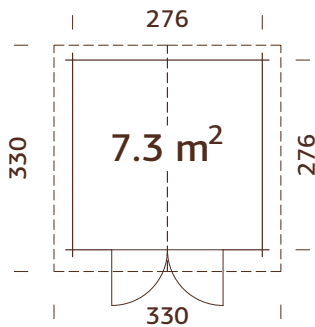

PALMAKO CABIN LOTTA 7,3 m²

ARTICLE NUMBER: 101482

under
2,5m

TREATMENT OPTIONS

101483
brown dip

101485
grey dip

101484
clear white dip

28 mm

A: 194 cm
B: 247 cm

NB! Floor is an optional extra! 19 mm

MODEL SPECIFICATIONS

Log measurements:

296x296 cm

Volume: 16,1 m³

Door/window type: Garden

Door/window glass:

Real glass, 4 mm

Door opening

measurements: 151x175 cm

Door sill: low,

covered with stainless steel

Roof boards: 16 mm

Roof area: 11,5 m²

Roof gradient: 20,6°

Gross ground area: 7,6 m²

OPTIONAL

Floor, roofing felt (underlayer): 3 rolls, SBS roofing material: 3 rolls, shingles: 5 packs, roofing nails, rain gutters, extension, canopy roof, additional door. See Optional Products p. 268-285 for details.