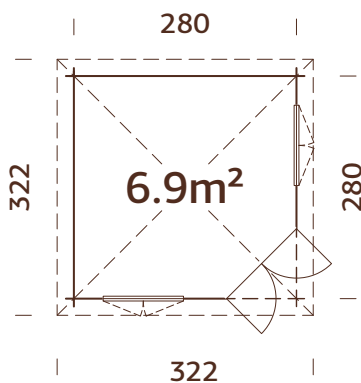

PALMAKO PAVILION MELANIE 6,9 m²

ARTICLE NUMBER: 103728

Double glazed.

TREATMENT OPTIONS

MODEL SPECIFICATIONS

Log measurements:

300x300 cm

Volume: 16,3 m³

Door/window type:

Garden+

Window glass: Double glass,
3-6-3 mm

Door glass: Double
toughened glass, 4-6-4 mm

Window opening

measurements: 90x134 cm

Door opening

measurements:

114x186 cm

Door sill: low,
covered with stainless steel

Roof boards: 16 mm

Roof area: 8,4 m²

Roof gradient: 25,0°

Gross ground area: 7,8 m²

OPTIONAL

Shingles: 6 packs, roofing nails,
additional door and window.
See Optional Products
p. 268-285 for details.