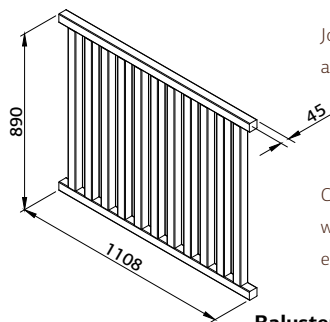

ARTICLE NUMBER: 100555

Jointed with dowel and waterproof adhesive.

Can be combined with Siri 11 glazed elements.

Baluster profile: 45x45 mm

Rail profile: 45x45 mm

TREATMENT OPTIONS

100555

primer + white painted 2 layers (RAL 9016)