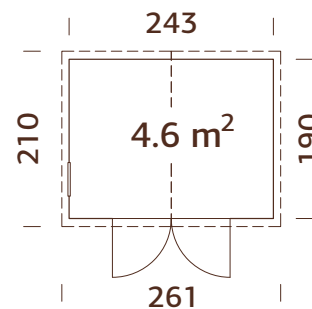

PALMAKO SHED DAN 4,5 m²

ARTICLE NUMBER: 101176

under
2,5m

Ready-made wall elements.

MODEL SPECIFICATIONS

Wall measurements:

243x190 cm

Volume: 9,3 m³

Door/window glass:

Acrylglas

Fixed window, measurements:

44x44 cm

Door opening measurements:

138x182 cm

Roof boards: 16 mm

Roof area: 5,5 m²

Roof gradient: 16,0°

Gross ground area: 4,6 m²

TREATMENT OPTIONS

101177
brown dip

101179
grey dip

101178
clear white dip

16+32 mm

A: 190 cm
B: 220 cm

Included
16 mm

OPTIONAL

Roofing felt (underlayer): 1 roll, SBS roofing material: 1 roll, shingles: 3 packs, roofing nails.

See Optional Products p. 268-285 for details.