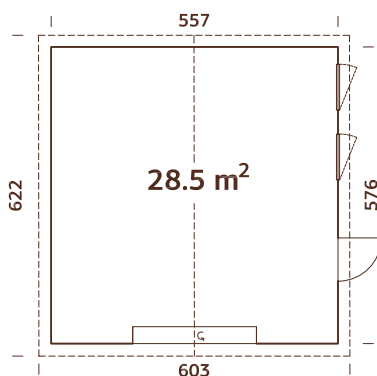

MODEL SPECIFICATIONS

Wall measurements: 557x576 cm

Volume: 78,3 m³

Door/window type: Summer

Door/window glass:

Double glass, 3-9-3 mm

Window opening

measurements: 69x38 cm