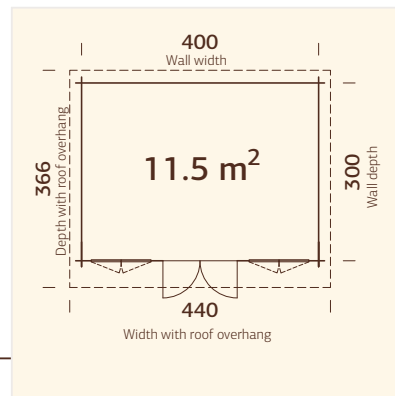

How to read product information

Name of the product

We have put a lot of thought into naming our products and as a result, the name of the chosen product reflects its function, family and size (also additional area when a terrace or side roof is included).

BRAND - Palmako > **FUNCTION - cabin** > **FAMILY - Lisa** > **SIZE - surface area 11,5 m²**

Product information

Each page contains one or two of our products with all the information about it listed as symbols or as text. This example below will help you read and understand product information better.

PALMAKO CABIN LISA 11,5 m²

ARTICLE NUMBER: 102281

NEW! — This is a new product
under 2,5m — Height of product is under 2,5 meters

Groundplan

Specifications for the specific model

MODEL SPECIFICATIONS

Log measurements: 420x320 cm
Volume: 25,6 m³
Door/window type: Garden
Door/window glass:
Window glass: Real glass, 4 mm
Door glass: Toughened glass, 4 mm
Window opening measurements: 90x123 cm
Door opening measurements: 114x186 cm
Door sill: low, covered with stainless steel
Roof boards: 19 mm
Roof area: 16,1 m²
Roof gradient: 4,4°
Gross ground area: 12,0 m²

OPTIONAL

Roofing felt (underlayer): 3 rolls, SBS roofing material: 3 rolls, roofing nails, EPDM, rain gutters, extension, canopy roof, additional door and window. See Optional Products p. 268-285 for details.

Optional products for the specific model

How the specific model can be treated

TREATMENT OPTIONS

102282 brown dip	102284 grey dip	102283 clear white dip
34 mm	A: 211 cm B: 234 cm	Included 19 mm

General information described with symbols

Description of the symbols

Wall/element/post thickness										Floor boards	Wood profile	
Heights (A - wall height; B - total height)											Age/Weight limit