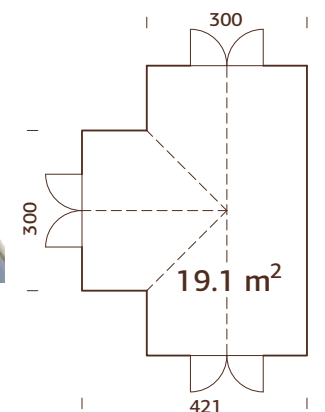

TREATMENT

109878

grey pressure-treated

44x95 mm

A: 159 cm

B: 288 cm

mm