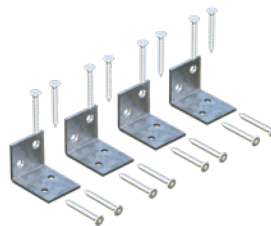

**L-type fastening brackets
(set 4 pcs) hot dip**
Art. No.: 108424