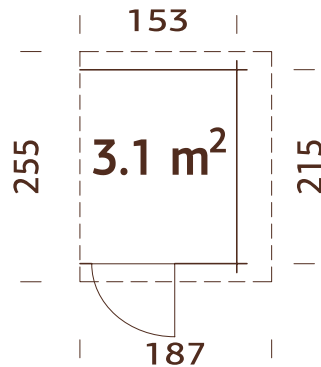

28 mm

A: 160 cm
B: 183 cm

Included
19 mm

OPTIONAL

Roofing felt (underlayer):
1 roll, SBS roofing material:
1 roll, roofing nails.

44x95 mm

A: 210 cm
B: 250 cm

-

OPTIONAL

Roofing felt (underlayer):
1 roll, SBS roofing material:
1 roll, shingles: 2 packs,
roofing nails.

TREATMENT OPTIONS

102802 brown dip

102804 grey dip

102803 clear white dip

103169 brown dip

103171 grey dip

103170 clear white dip