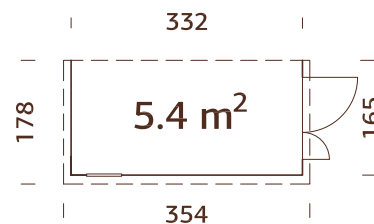

PALMAKO SHED MIA 5,4 m²

ARTICLE NUMBER: 101184

under
2,5m

Door can be placed on opposite side.
Ready-made wall elements.
One side wall is not included in the product set.

MODEL SPECIFICATIONS

Wall measurements:

333x165 cm

Volume: 9,6 m³

Door/window glass:

Acrylglas

Fixed window,

measurements: 41x46 cm

Door opening

measurements: 103x166 cm

Roof boards: 16 mm

Roof area: 6,3 m²

Roof gradient: 12,0°

Gross ground area: 5,5 m²

TREATMENT OPTIONS

101185
brown dip

101187
grey dip

101186
clear white dip

16+32 mm

A: 173 cm
B: 210 cm

Included
16 mm

OPTIONAL

Roofing felt (underlayer): 1 roll, SBS roofing material: 1 roll, roofing nails.
See Optional Products p. 268-285 for details.