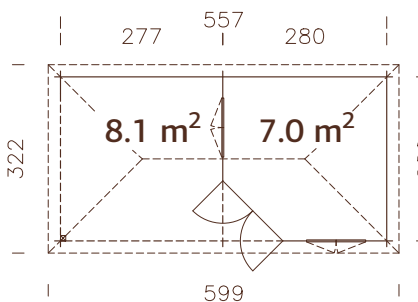

PALMAKO PAVILION MELANIE 7,0+8,1 m²

ARTICLE NUMBER: 103778

Can be built in reverse!

TREATMENT OPTIONS

103779
brown dip

103781
grey dip

103780
clear white dip

28 mm

A: 228 cm
B: 307 cm

Included
19 mm

MODEL SPECIFICATIONS

Log measurements:

577x300 cm

Volume: 18,6+21,0 m³

Canopy roof: 277x280 cm

Door/window type: Garden
Window glass: Real glass, 4 mm

Door glass: Toughened
glass, 4 mm

**Window opening
measurements:** 90x144 cm

**Door opening
measurements:** 134x175 cm

Door sill: low, covered with
stainless steel

Roof boards: 16 mm

Roof area: 20,8 m²

Roof gradient: 24,7°

Gross ground area: 15,6 m²

OPTIONAL

Shingles: 10 packs, roofing nails,
rain gutters, additional door and
window.

See Optional Products p. 268-285
for details.