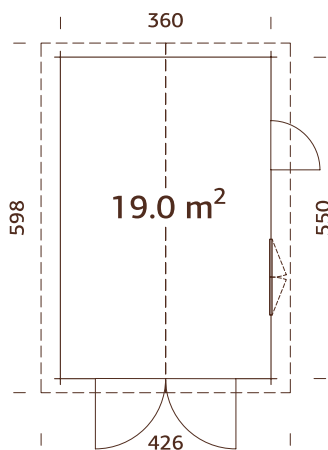

MODEL SPECIFICATIONS

Log measurements: 380x570 cm

Volume: 45,9 m³

Door/window type: Garden+

Door/window glass:

Double glass, 3-6-3 mm

**Window opening
measurements:** 119x89 cm

**Door opening
measurements:** 73x175 cm

Wooden gate opening

measurements: 225x194 cm

Art. No. Wooden gate: 103555

Roof boards: 19 mm

Roof area: 25,4 m²

Roof gradient: 16,3°

Gross ground area: 19,8 m²

OPTIONAL

Roofing felt (underlayer): 6 rolls, SBS roofing material: 6 rolls, shingles: 10 packs, roofing nails, rain gutters, extension, canopy roof, additional door and window, engine set for garage sectional door.

See Optional Products p. 268-285 for details.

Double glazed.

Strong purlins from laminated wood.

TREATMENT OPTIONS

natural,
untreated wood

brown dip

grey dip

clear white dip

44 mm

A: 217 cm
B: 276 cm

-

Roger 19,0 m² kit without door

101899

101900

101902

101901

Roger 19,0 m² with wooden gate

102347

102348

102350

102349

Roger 19,0 m² with sectional door

102355

102356

102358

102357