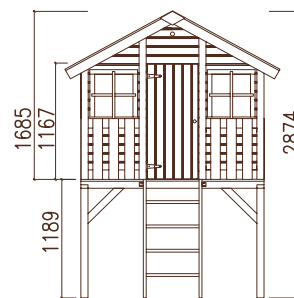

PALMAKO KIDS TOBY 2,1 m²

ARTICLE NUMBER: 101129

Ready-made wall elements.

MODEL SPECIFICATIONS

Wall measurements:

180x122(190) cm

Volume: 3,0 m³

Window glass:

Acrylglass

Fixed window

measurements: 38x44 cm

Door opening

measurements: 51x115 cm

Roof boards: 16 mm

Roof area: 4,6 m²

Roof gradient: 29,0°

Gross ground area: 2,2 m²

16+28 mm

A: 117 cm
B: 169/287 cm

Included
16 mm

OPTIONAL

Anchors x4, roofing felt (underlayer): 1 roll,

SBS roofing material: 1 roll, shingles: 2 packs, roofing nails, slide,

swing beam. See Optional Products p. 268-285 for details.

Safety
Regular
Production
Surveillance

www.tuv.com
ID 0000075540