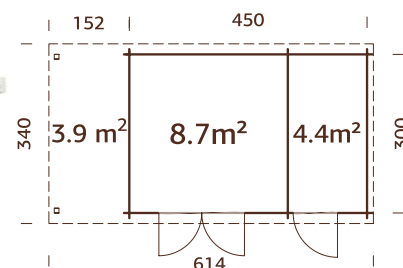

PALMAKO CABIN ELLA 13,1+3,9 m²

ARTICLE NUMBER: 108222

under
2,5m

Can be built in reverse!

MODEL SPECIFICATIONS

Log measurements:

610x320 cm

Volume: 26,8+8,0 m³

Door/window type: Garden

Door glass: Toughened glass, 4 mm

Door opening

measurements: 73x175, 151x175 cm

Door sill: low, covered with stainless steel

Roof boards: 19 mm

Roof area: 20,9 m²

Roof gradient: 2,2°

Gross ground area: 17,8 m²

OPTIONAL

Floor, roofing felt (underlayer): 5 rolls, SBS roofing material: 5 rolls, roofing nails, EPDM, rain gutters, additional door. See Optional Products p. 268-285 for details.

TREATMENT OPTIONS

108223
brown dip

108224
grey dip

108225
clear white dip

28 mm

A: 199 cm
B: 214 cm

NB! Floor is an optional extra! 19 mm