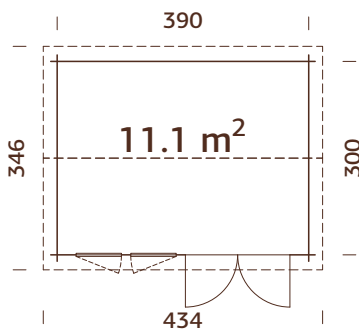

PALMAKO CABIN IRIS 11,1 m²

ARTICLE NUMBER: 102185

Double glazed.
Includes door and window bars.