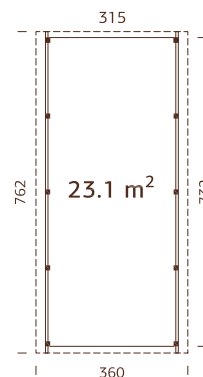

PALMAKO CARPORT KARL 23,1 m²

ARTICLE NUMBER: 101025

under
2,5m

Strong posts from laminated wood.
Extension is an optional extra.
See Optional Products.

MODEL SPECIFICATIONS

Measurements: 360x762 cm
Volume: 60,0 m³
Roof boards: 19 mm

Roof area: 27,4 m²
Roof gradient: 1,1°
Gross ground area: 23,1 m²

OPTIONAL

Roofing felt (underlayer): 6 rolls, SBS roofing material: 6 rolls, roofing nails, EPDM, rain gutters, anchors, arch from laminated wood, extension. See Optional Products p. 268-285 for details.

TREATMENT OPTIONS

101026 brown dip	101028 grey dip	101027 clear white dip	108958 white primer
120x120 mm	A: 215 cm B: 232 cm	-