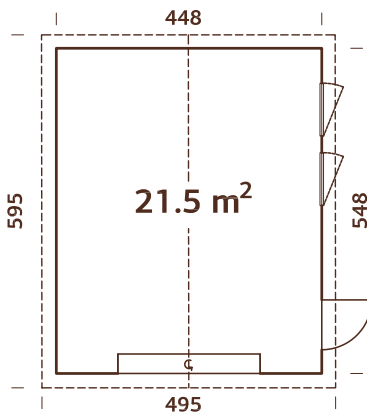

MODEL SPECIFICATIONS

Wall measurements: 448x548 cm

Volume: 55,4 m³

Door/window type: Summer

Door/window glass:

Double glass, 3-9-3 mm

Window opening

measurements: 69x38 cm

Door opening measurements:

78x191, 221x188 cm

Door sill: hard wood

Roof boards: 19 mm

Roof area: 30,4 m²

Roof gradient: 20,0°

Gross ground area: 24,6 m²

OPTIONAL

Roofing felt (underlayer): 7 rolls, SBS roofing material: 7 rolls, shingles: 13 packs, roofing nails, rain gutters, additional door and window, canopy roof, engine set for garage sectional door.

See Optional Products p. 268-285 for details.

Door and window elements are interchangeable.

Double glazed.

Trendy look! Fine-sawn cladding.

Ready-made wall elements with wind protection plastic!

Sectional door included.

160 mm

A: 216 cm
B: 316 cm

-