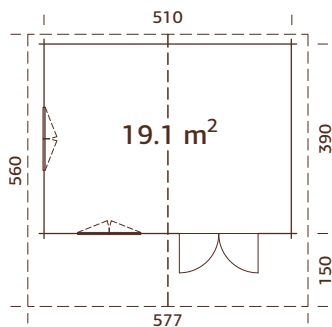

PALMAKO CABIN SALLY 19,1 m²

ARTICLE NUMBER: 102312

Double glazed.