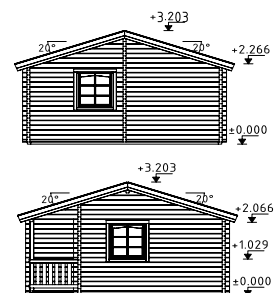

See Optional Products p. 268-285 for details.

Double glazed.

Strong purlins from laminated wood.

Terrace boards are treated.

70 mm

A: 230 cm
B: 320 cm

Included
28 mm

PALMAKO COTTAGE SANDRA 25,6+11,1 m²