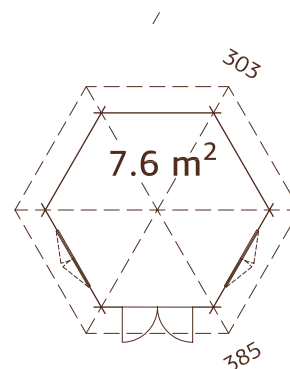

Ready-made roof elements.

TREATMENT OPTIONS

103725
brown dip

103727
grey dip

103726
clear white dip

34 mm

A: 227 cm
B: 336 cm

Included
19 mm