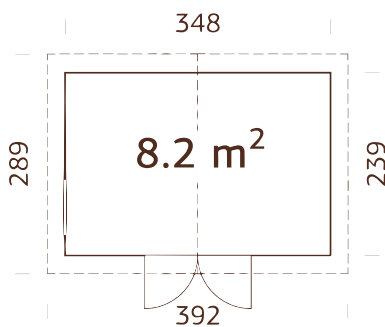

PALMAKO SHED NILS 8,2 m²

ARTICLE NUMBER: 101188

Ready-made wall elements.