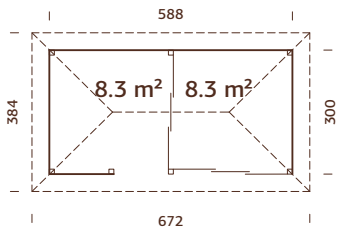

PALMAKO CONNECT BIANCA SET 5 16,6 m²

ARTICLE NUMBER: 110208

NEW!

TREATMENT OPTIONS

110210
brown dip

110211
grey dip

110209
clear white dip

28 mm

A: 210 cm
B: 323 cm

NB! Floor is an optional extra! 28 mm

Item	Pcs
Square roof (109392)	1
Extra roof (109374)	1
Apex (109410)	1
Full wall (109375)	3
Half-wall corner (109805)	1
Sliding door (110083)	2

MODEL SPECIFICATIONS See page 169.

OPTIONAL

Floor (outdoor/as terrace), floor (indoor), roofing felt (underlayer): 9 rolls, shingles: 15 packs, roofing nails, rain gutters, additional door and window. See Optional Products p. 180-181 for details.