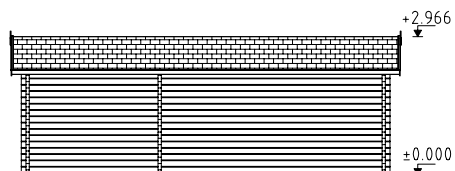

See Optional Products p. 268-285 for details.

Double glazed.

Terrace boards are treated.

70 mm

A: 229 cm
B: 297 cm

Included
28 mm

PALMAKO COTTAGE SANDRA 21,5+3,7 m²

ARTICLE NUMBER: 106567