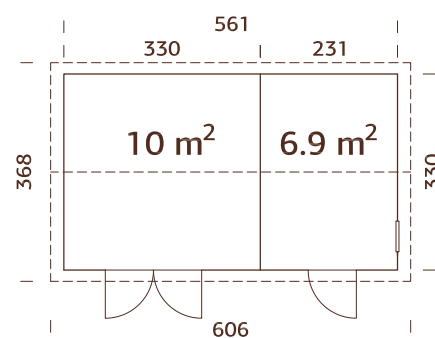

PALMAKO SHED OLAF 16,9 m²

ARTICLE NUMBER: 101236

Ready-made wall elements with wind protection plastic!
Trendy look! Fine-sawn cladding.

MODEL SPECIFICATIONS

Wall measurements:

561x330 cm

Volume: 41,5 m³

Door/window type: Summer

Door/window glass:

Real glass, 4 mm

Fixed window, measurements:

51x55 cm

Door opening

measurements:

78x181 cm, 138x181 cm

Door sill: hard wood

Roof boards: 19 mm

Roof area: 22,6 m²

Roof gradient: 15,0°

Gross ground area: 18,5 m²

OPTIONAL

Roofing felt (underlayer): 5 rolls, SBS roofing material: 5 rolls, shingles: 8 packs, roofing nails, rain gutters, additional door. See Optional Products p. 268-285 for details.

18+70 mm

A: 210 cm

B: 261 cm

Included

19 mm