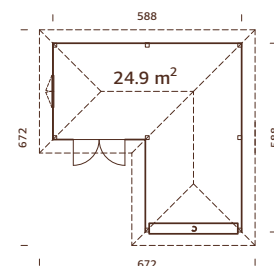

Item	Pcs
L-type roof (109381)	1
Full wall (109375)	7
Sectional door (110078)	1
Single window (103311)	1
Double door (106799)	1

MODEL SPECIFICATIONS See page 175.

28 mm

A: 210 cm
B: 323 cm

NB! Floor is an optional extra! 28 mm

OPTIONAL

Floor (outdoor/as terrace), floor (indoor), roofing felt (underlayer): 11 rolls, shingles: 18 packs, roofing nails, additional door and window. See Optional Products p. 180-181 for details.