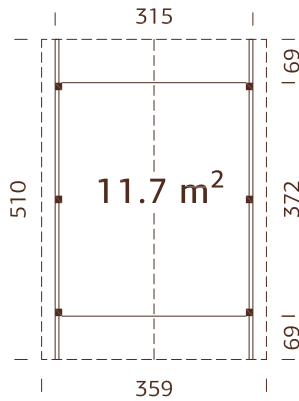

PALMAKO CARPORT ROBERT 11,7 m²

ARTICLE NUMBER: 101013

Strong posts from laminated wood.