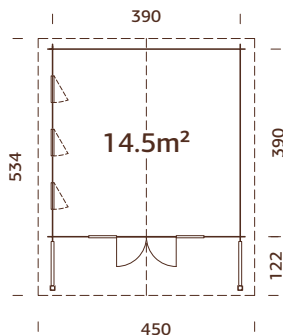

NEW!

PALMAKO GABLE
ROOF CABINS

40-67

PALMAKO CABIN CATHERINE 14,5 m²

ARTICLE NUMBER: 109887