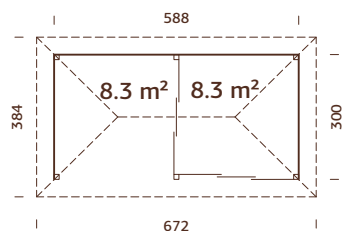

PALMAKO CONNECT BIANCA SET 6 16,6 m²

ARTICLE NUMBER: 110212

NEW!

TREATMENT OPTIONS

110214
brown dip

110215
grey dip

110213
clear white dip

28 mm

A: 210 cm
B: 323 cm

NB! Floor is an optional extra! 28 mm

Item	Pcs
Square roof (109392)	1
Extra roof (109374)	1
Apex (109410)	1
Full wall (109375)	4
Sliding door (110083)	2

MODEL SPECIFICATIONS See page 169.

OPTIONAL

Floor (outdoor/as terrace), floor (indoor), roofing felt (underlayer): 9 rolls, shingles: 15 packs, roofing nails, rain gutters, additional door and window. See Optional Products p. 180-181 for details.