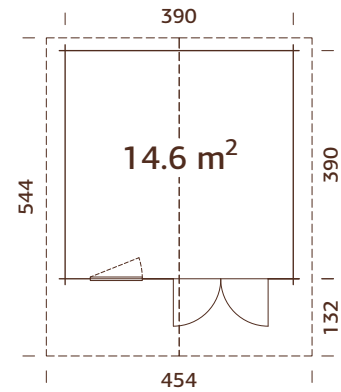

PALMAKO CABIN BRITTA 14,6 m²

ARTICLE NUMBER: 102072

MODEL SPECIFICATIONS

Log measurements:

410x410 cm

Volume: 33,7 m³

Door/window type: Garden

Door/window glass:

Real glass, 4 mm

Window opening

measurements: 78x89 cm

Door opening

measurements: 151x186 cm

Door sill: low, covered with stainless steel

Roof boards: 19 mm

Roof area: 25,2 m²

Roof gradient: 15,0°

Gross ground area: 15,2 m²

TREATMENT OPTIONS

102073
brown dip

40 mm

102075
grey dip

A: 205 cm
B: 257 cm

102074
clear white dip

NB! Floor is an optional extra! 19 mm

OPTIONAL

Floor, roofing felt (underlayer): 7 rolls, SBS roofing material: 7 rolls, shingles: 10 packs, roofing nails, rain gutters, extension, canopy roof, additional door and window. See Optional Products p. 268-285 for details.