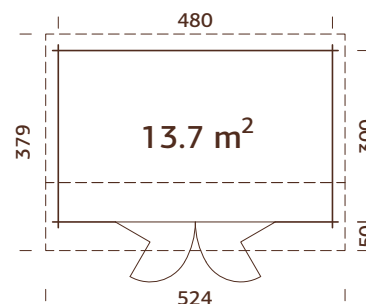

PALMAKO CABIN INES 13,7 m²

ARTICLE NUMBER: 101732

under
2,5m

Bifold doors.
Double glazed.
Strong purlins from laminated wood.

MODEL SPECIFICATIONS

Log measurements:

500x320 cm

Volume: 31,6 m³

Door/window type: Garden+

Door/window glass: Double toughened glass, 4-6-4 mm

Bi-fold door opening

measurements: 263x184 cm

Door sill: low, covered with stainless steel

Roof boards: 19 mm

Roof area: 19,7 m²

Roof gradient: 8,0°; 8,0°

Gross ground area: 14,4 m²

TREATMENT OPTIONS

101733
brown dip

44 mm

101735
grey dip

A: 211 cm
B: 249 cm

101734
clear white dip

Included
19 mm

OPTIONAL

Roofing felt (underlayer): 5 rolls, SBS roofing material: 5 rolls, roofing nails, rain gutters, extension, additional door. See Optional Products p. 268-285 for details.