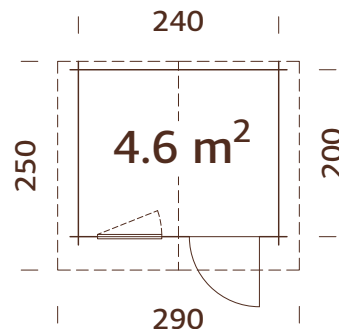

PALMAKO CABIN EMMA 4,6 m²

ARTICLE NUMBER: 101797

under
2,5m

MODEL SPECIFICATIONS

Log measurements:

260x220 cm

Volume: 10,2 m³

Door/window type: Garden

Door/window glass:

Real glass, 4 mm

Window opening

measurements: 66x89 cm

Door opening

measurements: 73x175 cm

Door sill: low, covered with stainless steel

Roof boards: 19 mm

Roof area: 7,4 m²

Roof gradient: 13,7°

Gross ground area: 4,8 m²

OPTIONAL

Roofing felt (underlayer): 2 rolls, SBS roofing material: 2 rolls, shingles: 4 packs, roofing nails, rain gutters, additional door and window. See Optional Products p. 268-285 for details.

TREATMENT OPTIONS

101798
brown dip

28 mm

101800
grey dip

A: 194 cm
B: 222 cm

101799
clear white dip

Included
19 mm