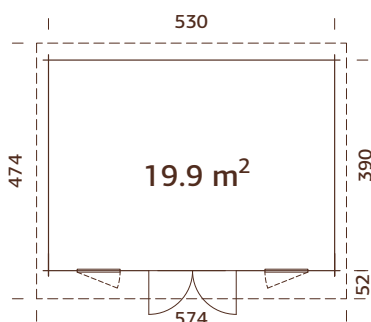

PALMAKO CABIN BRET 19,9 m²

ARTICLE NUMBER: 109163

Double glazed.

TREATMENT OPTIONS

109165
brown dip

109166
grey dip

109164
clear white dip

44 mm

A: 227 cm
B: 254 cm

Included
19 mm

MODEL SPECIFICATIONS

Log measurements:

550x410 cm

Volume: 46,8 m³

Door/window type: Garden+

Door/window glass: Double toughened glass, 4-6-4 mm

Window opening

measurements: 66x167 cm

Door opening

measurements: 151x186 cm

Door sill: low, covered with stainless steel

Roof boards: 19 mm

Roof area: 26,3 m²

Roof gradient: 2,4°

Gross ground area: 20,7 m²

OPTIONAL

Roofing felt (underlayer): 6 rolls, SBS roofing material: 6 rolls, roofing nails, EPDM, rain gutters, extension, canopy roof, additional door and window. See Optional Products p. 268-285 for details.