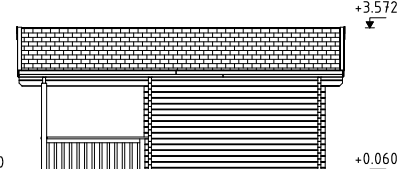

See Optional Products p. 268-285 for details.

Double glazed.

Can be built in reverse!

Terrace boards are treated.

70 mm

A: 250 cm
B: 357 cm

Included
28 mm

PALMAKO COTTAGE AGNETA 18,8+28,8 m²