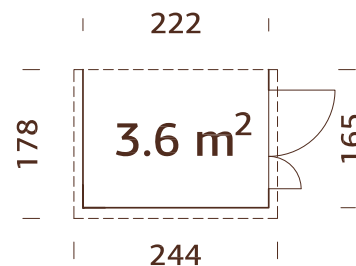

Door can be placed on opposite side.
Ready-made wall elements.
One side wall is not included in the product set.

MODEL SPECIFICATIONS

Wall measurements:

222x165 cm

Volume: 6,4 m³

Door opening

measurements: 103x166 cm