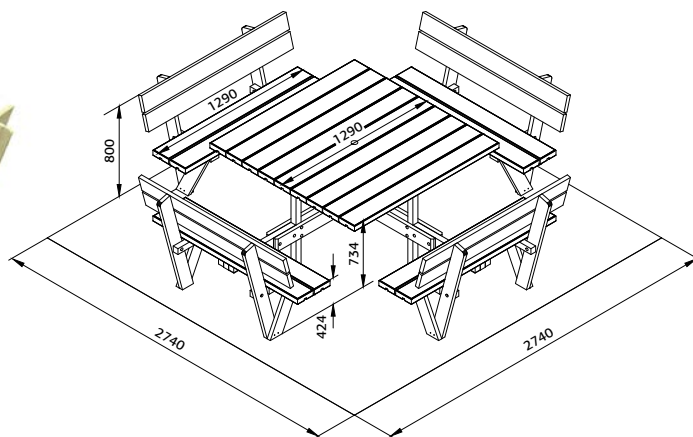

PALMAKO TABLE WITH BENCHES ARTHUR

ARTICLE NUMBER: 100797

44 mm

MODEL SPECIFICATIONS

Measurements: 274x274 cm

Height: 73 cm

TREATMENT

100797

green pressure-treated