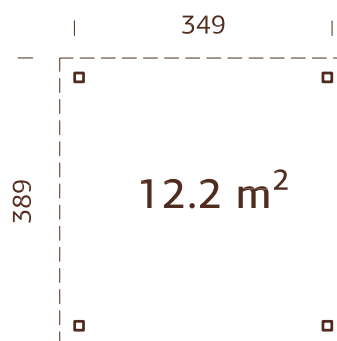

PALMAKO PAVILION LUCY 12,2 m²

ARTICLE NUMBER: 103980