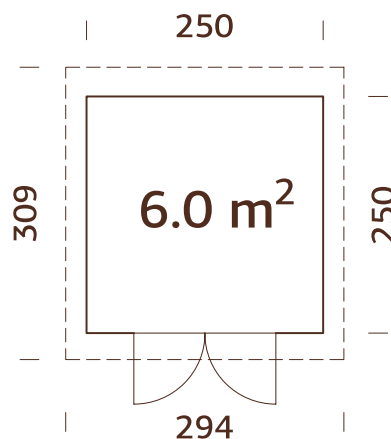

ARTICLE NUMBER: 101430

under
2,5m

MODEL SPECIFICATIONS

Wall measurements:

250x250 cm

Volume: 12,8 m³

Door/window type: Garden

Door/window glass: