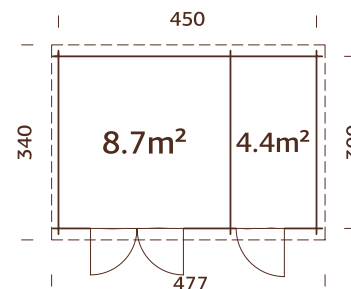

PALMAKO CABIN ELLA 13,1 m²

ARTICLE NUMBER: 108218

under
2,5m

MODEL SPECIFICATIONS

Log measurements:

470x320 cm

Volume: 26,8 m³

Door/window type: Garden

Door glass: Toughened glass, 4 mm

Door opening

measurements: 73x175, 151x175 cm

Door sill: low, covered with stainless steel

Roof boards: 19 mm

Roof area: 15,8 m²

Roof gradient: 2,2°

Gross ground area: 13,5 m²

OPTIONAL

Floor, roofing felt (underlayer): 3 rolls, SBS roofing material: 3 rolls, roofing nails, EPDM, rain gutters, additional door. See Optional Products p. 268-285 for details.

TREATMENT OPTIONS

108219
brown dip

108220
grey dip

108221
clear white dip

28 mm

A: 199 cm
B: 214 cm

NB! Floor is an optional extra! 19 mm