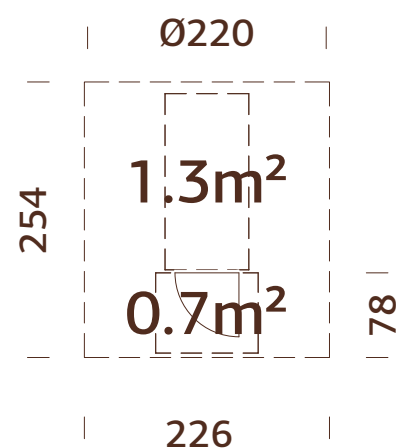

PALMAKO SAUNA ANITA 1,3+0,7 m²

ARTICLE NUMBER: 110070

under
2,5m

NEW!

MODEL SPECIFICATIONS

Diameter: 220 cm

Length: 250 cm

Width: 220 cm

Vertical walls: 28 mm

Steam room measurements:

211x162 cm

Volume: 9,6 m³

Door/window type: Summer

Steam room door glass:

Toughened, 8 mm

Door opening measurements:

50x161 cm

Roof area: 8,6 m²

Roof overhang: 78 cm

Capacity: 4 people

Inside measures of heater

safety railing: 634x457 mm

Shingles included.

Steam room benches and heater safety railing from aspen.

Sitting benches outside.

NB! Heater is an optional extra!

OPTIONAL

HUUM Drop electric heater (stones and remote control included), Narvi NM electric heater (stones included), roofing felt (underlayer) 2 rolls, SBS roofing material: 2 rolls, roofing nails, additional door. See Optional Products p. 268-285 for details.

42 mm

A: 220 cm
B: 225 cm

Floor grates
28 mm