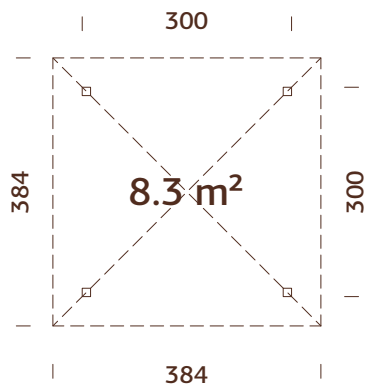

Strong posts from laminated wood.