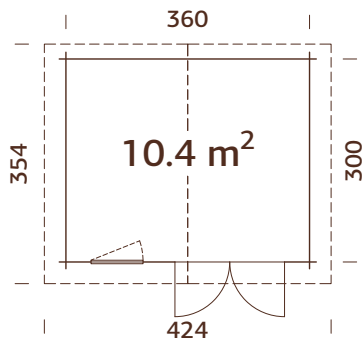

PALMAKO CABIN KLARA 10,4 m²

ARTICLE NUMBER: 101990

under
2,5m

TREATMENT OPTIONS

28 mm

A: 194 cm
B: 247 cm

NB! Floor is an optional extra! 19 mm

MODEL SPECIFICATIONS

Log measurements:

380x320 cm

Volume: 22,9 m³

Door/window type: Garden

Door/window glass:

Real glass, 4 mm

Window opening

measurements: 66x89 cm

Door opening

measurements: 139x175 cm

Door sill: low,

covered with stainless steel

Roof boards: 16 mm

Roof area: 15,4 m²

Roof gradient: 16,1°

Gross ground area: 10,8 m²

OPTIONAL

Floor, roofing felt (underlayer): 3 rolls, SBS roofing material: 3 rolls, shingles: 6 packs, roofing nails, rain gutters, extension, canopy roof, additional door and window. See Optional Products p. 268-285 for details.