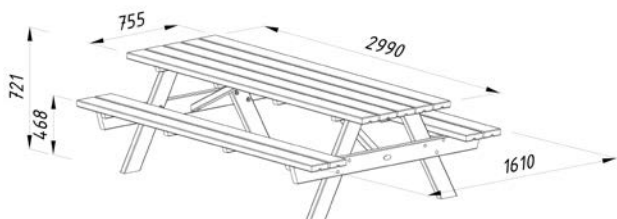

PALMAKO PICNIC-TABLE RUBY 30

ARTICLE NUMBER: 100802

44 mm

TREATMENT

100802

green pressure-treated

MODEL SPECIFICATIONS

Measurements: 299x161 cm

Height: 72 cm