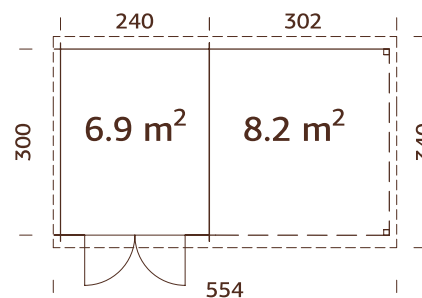

PALMAKO CABIN ELLA 6,9+8,2 m²

ARTICLE NUMBER: 101595

under
2,5m

MODEL SPECIFICATIONS

Log measurements:

550x320 cm

Volume: 14,2+16,6 m³

Door/window type: Garden

Door glass: Toughened glass, 4 mm

Door opening

measurements: 151x175 cm

Door sill: low, covered with stainless steel

Roof boards: 19 mm

Roof area: 18,5 m²

Roof gradient: 2,2°

Gross ground area: 15,9 m²

TREATMENT OPTIONS

101596
brown dip

101598
grey dip

101597
clear white dip

28 mm

A: 199 cm
B: 214 cm

NB! Floor is an optional extra! 19 mm

OPTIONAL

Floor, roofing felt (underlayer): 5 rolls, SBS roofing material: 5 rolls, roofing nails, EPDM, rain gutters, additional door. See Optional Products p. 268-285 for details.