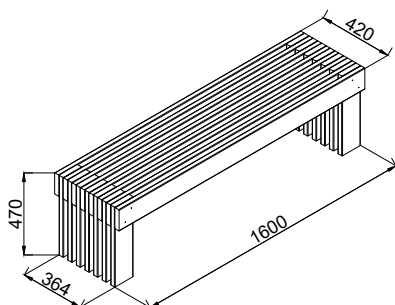

109524

brown pressure-treated

MODEL SPECIFICATIONS

Measurements: 198x200 cm

Height: 242 cm

PALMAKO BENCH CAMILLE 16

ARTICLE NUMBER: 109672

NEW!