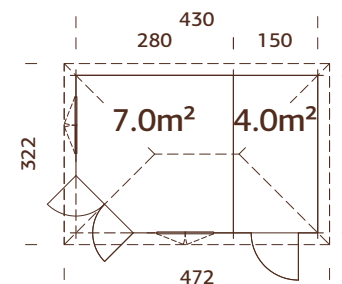

Can be built in reverse!

TREATMENT OPTIONS

103737
brown dip

103739
grey dip

103738
clear white dip

28 mm

A: 217 cm
B: 285 cm

Included
19 mm