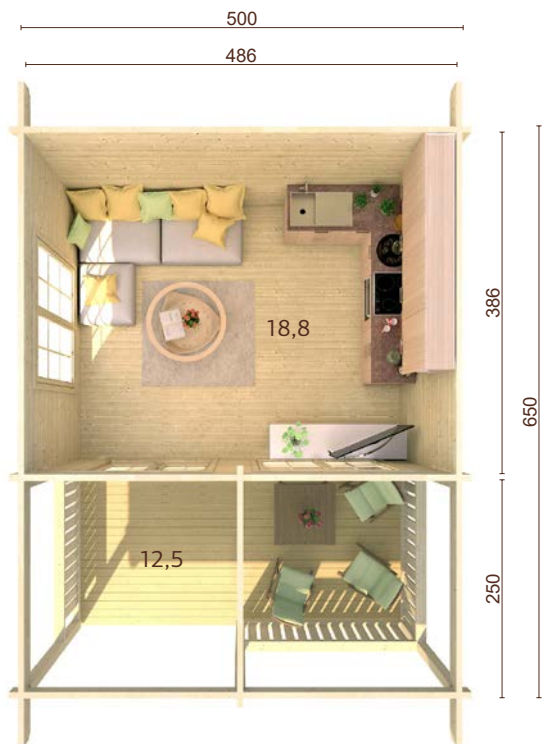

PALMAKO COTTAGE AGNETA 18,8+12,5 m²

ARTICLE NUMBER: 106522