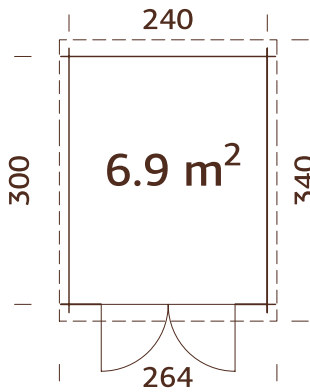

PALMAKO CABIN ELLA 6,9 m²

ARTICLE NUMBER: 101453

under
2,5m

TREATMENT OPTIONS

101454
brown dip

101456
grey dip

101455
clear white dip

28 mm

A: 199 cm
B: 214 cm

NB! Floor is an optional extra! 19 mm

MODEL SPECIFICATIONS

Log measurements:

260x320 cm

Volume: 14,2 m³

Door/window type: Garden

Door glass: Toughened glass, 4 mm

Door opening

measurements: 151x175 cm

Door sill: low, covered with stainless steel

Roof boards: 19 mm

Roof area: 8,7 m²

Roof gradient: 2,2°

Gross ground area: 7,2 m²

OPTIONAL

Floor, roofing felt (underlayer): 2 rolls, SBS roofing material: 2 rolls, roofing nails, EPDM, rain gutters, additional door. See Optional Products p. 268-285 for details.