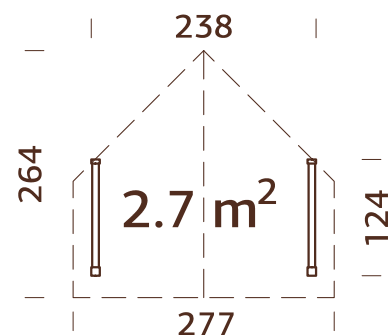

MODEL SPECIFICATIONS

Measurements: 264x277 cm

Volume: 9,6 m³

Roof boards: 19 mm

Roof area: 5,5 m²

Roof gradient: 20,0°

90x90 mm

A: 213 mm
B: 288 mm

28 mm