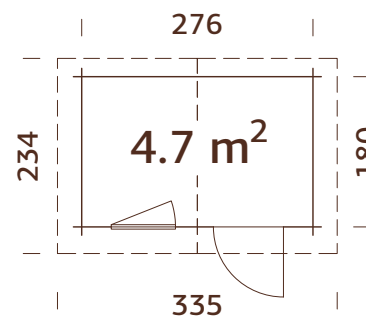

PALMAKO CABIN KLARA 4,7 m²

ARTICLE NUMBER: 101827

under
2,5m

MODEL SPECIFICATIONS

Log measurements:

296x200 cm

Volume: 10,1 m³

Door/window type: Garden

Door/window glass:

Real glass, 4 mm

Window opening

measurements: 66x89 cm

Door opening

measurements: 73x175 cm

Door sill: low,

covered with stainless steel

Roof boards: 16 mm

Roof area: 8,0 m²

Roof gradient: 16,2°

Gross ground area: 5,0 m²

TREATMENT OPTIONS

101828
brown dip

101830
grey dip

101829
clear white dip

28 mm

A: 194 cm
B: 235 cm

NB! Floor is an optional extra! 19 mm

OPTIONAL

Floor, roofing felt (underlayer): 2 rolls, SBS roofing material: 2 rolls, shingles: 4 packs, roofing nails, rain gutters, additional door and window. See Optional Products p. 268-285 for details.