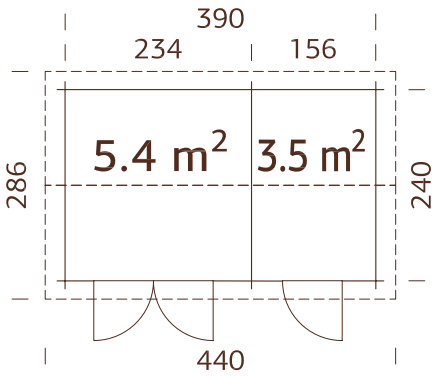

TREATMENT OPTIONS

101325
brown dip

101327
grey dip

101326
clear white dip

28 mm

A: 211 cm
B: 249 cm

Included
19 mm

MODEL SPECIFICATIONS