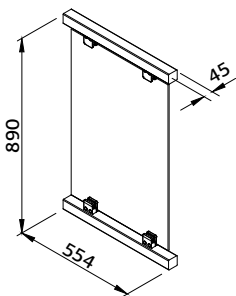

PALMAKO FENCE FOR TERRACE, SIRI 6 GLASS

ARTICLE NUMBER: 107705