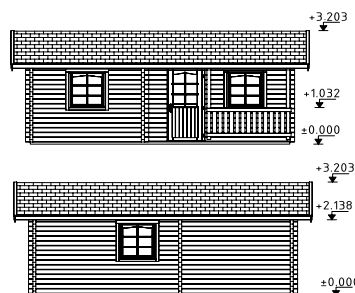

See Optional Products p. 268-285 for details.

Double glazed.

Strong purlins from laminated wood.

Terrace boards are treated.

70 mm

A: 230 cm
B: 320 cm

Included
28 mm

PALMAKO COTTAGE SANDRA 25,6+11,1 m²