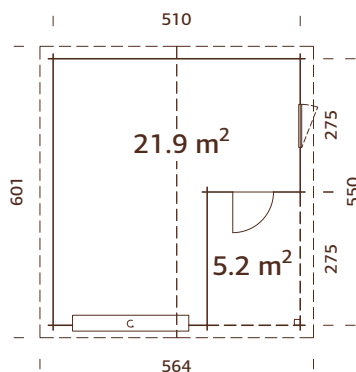

MODEL SPECIFICATIONS

Log measurements: 530x570 cm

Volume: 60,0 m³

Door/window type: Garden+

Door/window glass:

Double glass, 3-6-3 mm

Window opening measurements: 78x89 cm

Door opening measurements: 73x175 cm

Wooden gate opening

measurements: 225x194 cm

Art. No. Wooden gate: 103555

Roof boards: 19 mm

Roof area: 35,4 m²

Roof gradient: 18,7°

Gross ground area: 28,1 m²

OPTIONAL

Roofing felt (underlayer): 7 rolls, SBS roofing material: 7 rolls, shingles: 14 packs, roofing nails, rain gutters, extension, canopy roof, additional door and window, engine set for garage sectional door.

See Optional Products p. 268-285 for details.

Double glazed.
Strong purlins
from laminated wood.
Can be built in reverse!

TREATMENT OPTIONS

natural,
untreated wood

brown dip

grey dip

clear white dip

44 mm

A: 228 cm
B: 321 cm

-

ROGER 21,9+5,2 m² KIT WITHOUT DOOR

101872

101873

101875

101874

ROGER 21,9+5,2 m² WITH WOODEN GATE

102482

102483

102485

102484

ROGER 21,9+5,2 m² WITH SECTIONAL DOOR

102486

102487

102489

102488