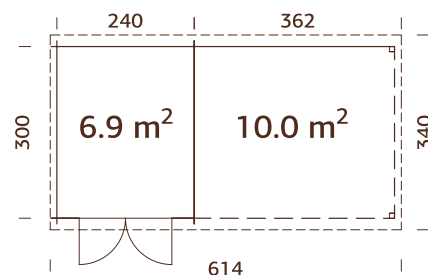

PALMAKO CABIN ELLA 6,9+10,0 m²

ARTICLE NUMBER: 101607

under
2,5m

MODEL SPECIFICATIONS

Log measurements:

610x320 cm

Volume: 14,2+19,9 m³

Door/window type: Garden

Door glass: Toughened glass, 4 mm

Door opening

measurements: 151x175 cm

Door sill: low, covered with stainless steel

Roof boards: 19 mm

Roof area: 20,5 m²

Roof gradient: 2,2°

Gross ground area: 17,7 m²

TREATMENT OPTIONS

101608
brown dip

101610
grey dip

101609
clear white dip

28 mm

A: 199 cm
B: 214 cm

NB! Floor is an optional extra! 19 mm

OPTIONAL

Floor, roofing felt (underlayer): 5 rolls, SBS roofing material: 5 rolls, roofing nails, EPDM, rain gutters, additional door. See Optional Products p. 268-285 for details.