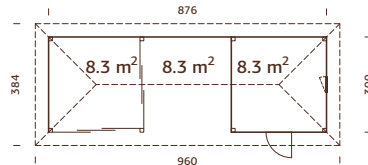

PALMAKO CONNECT BIANCA SET 7 24,9 m²

ARTICLE NUMBER: 110266

NEW!

Item	Pcs
Square roof (109392)	1
Extra roof (109374)	2
Apex (109410)	2
Full wall (109375)	7
Sliding door (110083)	2
Single window (103311)	1
Double door (106799)	1

Can be built in reverse!

MODEL SPECIFICATIONS

See page 175.

28 mm

A: 210 cm
B: 323 cm

NB! Floor is an optional extra! 28 mm

OPTIONAL

Floor (outdoor/as terrace), floor (indoor), roofing felt (underlayer): 11 rolls, shingles: 18 packs, roofing nails, additional door and window. See Optional Products p. 180-181 for details.

PALMAKO CONNECT BIANCA SET 1 33,2 m²

ARTICLE NUMBER: 110262

NEW!

Item	Pcs
L-type roof (109381)	1
Extra roof (109374)	1
Apex (109410)	1
Full wall (109375)	4
Fence (109378)	4
Half-wall corner (109805)	1
Sliding door (110083)	1
Single window (100038)	1
Single door (107035)	1

Can be built in reverse!

MODEL SPECIFICATIONS

See page 175.

TREATMENT OPTIONS

110264
brown dip

110265
grey dip

110263
clear white dip

28 mm

A: 210 cm
B: 323 cm

NB! Floor is an optional extra! 28 mm

OPTIONAL

Floor (outdoor/as terrace), floor (indoor), roofing felt (underlayer): 14 rolls, shingles: 25 packs, roofing nails, additional door and window. See Optional Products p. 180-181 for details.