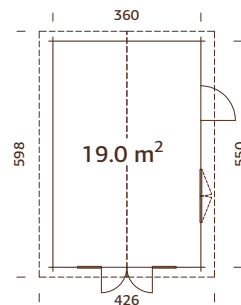

PALMAKO CABIN IRENE 19,0 m²

ARTICLE NUMBER: 102351

Double glazed.
Strong purlins from laminated wood.

MODEL SPECIFICATIONS

Log measurements:

380x570 cm

Volume: 45,9 m³

Door/window type: Garden+

Window glass:

Double glass, 3-6-3 mm

Door glass: Double toughened glass, 4-6-4 mm

Window opening measurements: 119x89 cm

Door opening measurements: 73x175 cm, 114x186 cm

Door sill: low, covered with stainless steel

Roof boards: 19 mm

Roof area: 26,3 m²

Roof gradient: 16,3°

Gross ground area: 19,8 m²

OPTIONAL

Roofing felt (underlayer): 6 rolls, SBS roofing material: 6 rolls, shingles: 10 packs, roofing nails, rain gutters, extension, canopy roof, additional door and window.

See Optional Products p. 268-285 for details.

TREATMENT OPTIONS

102352
brown dip

44 mm

102354
grey dip

A: 217 cm
B: 276 cm

102353
clear white dip

Included
19 mm