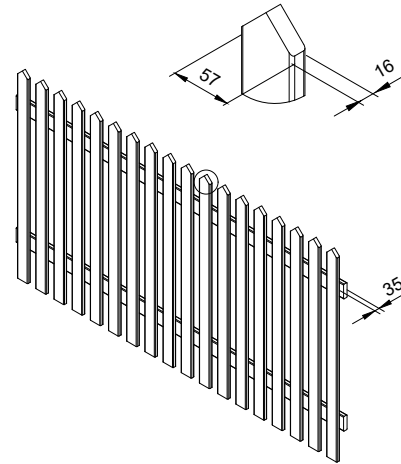

PALMAKO FENCE ELEMENT LUISE 10

NEW!

ARTICLE NUMBER: 100546 / 100549

MODEL SPECIFICATIONS

Element measurements,
width x height: 1800x1000 mm
Depth: 35 mm
Palisade profile: 16x57 mm