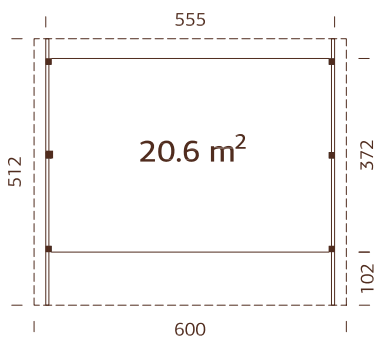

Strong posts from laminated wood.