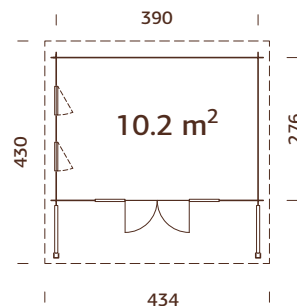

PALMAKO CABIN CAROLINE 10,2 m²

ARTICLE NUMBER: 109503