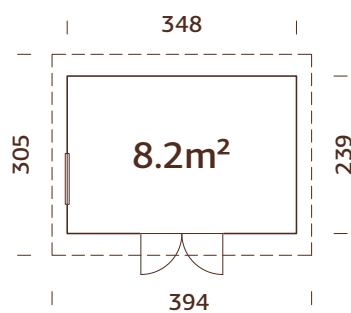

PALMAKO SHED STIG 8,2 m²

ARTICLE NUMBER: 110073

under
2,5m

NEW!

Ready-made wall elements.

16+32 mm

A: 205 cm
B: 250 cm

Included
16 mm

MODEL SPECIFICATIONS

Wall measurements:

348x239 cm

Volume: 18,8 m³

Door/window type:

Summer

Door/window glass:

Acrylglas

Fixed window

measurements: 71x54 cm

Door opening

measurements: 138x181 cm

Roof boards: 16 mm

Roof area: 11,6 m²

Roof gradient: 5,0°

Gross ground area: 8,4 m²

OPTIONAL

Roofing felt (underlayer): 2 rolls, SBS roofing material: 2 rolls, roofing nails, EPDM, rain gutters, additional door. See Optional Products p. 268-285 for details.