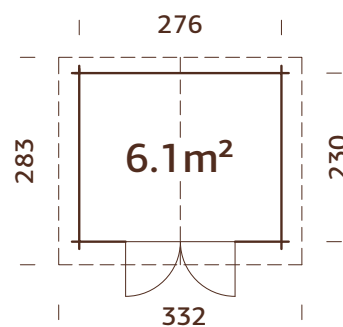

PALMAKO CABIN VALENTINE 6,1 m²

ARTICLE NUMBER: 109454

under 2,5m

MODEL SPECIFICATIONS

Log measurements:

296x250 cm

Volume: 13.0 m³

Door/window type: Garden

Door/window glass:

Real glass, 4 mm

Door opening

measurements: 139x175 cm

Door sill: low, covered with stainless steel

Roof boards: 16 mm

Roof area: 9.6 m²

Roof gradient: 16,2°

Gross ground area: 6.3 m²

TREATMENT

109454
brown pressure-treated

28 mm

A: 194 cm
B: 235 cm

NB! Floor is an optional extra! 19 mm

OPTIONAL

Floor, roofing felt (underlayer): 2 rolls, SBS roofing material: 2 rolls, shingles 4 packs, roofing nails, rain gutters, extension, canopy roof, additional door and window. See Optional Products p. 268-285 for details.