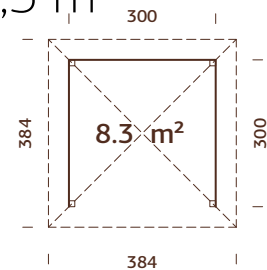

TREATMENT OPTIONS

110142 brown dip	110143 grey dip	110141 clear white dip
28 mm	A: 210 cm B: 323 cm	NB! Floor is an optional extra! 28 mm

OPTIONAL

Floor (outdoor/as terrace), floor (indoor), roofing felt (underlayer): 6 rolls, shingles: 9 packs, roofing nails, rain gutters, additional door and window. See Optional Products p. 180-181 for details.