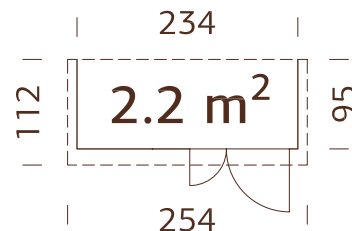

ARTICLE NUMBER: 101080

under
2,5m

Ready-made wall elements.
Back wall is not included in the product set.

MODEL SPECIFICATIONS

Wall measurements:

234x95 cm

Volume: 3,7 m³

Door opening