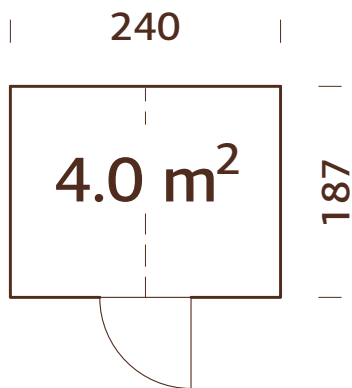

NB! Emilia shed fits only with Emilia 5,4 m² and 8,2 m² models!

TREATMENT

109532

grey pressure-treated

18 mm

A: 160 cm

B: 286 cm

MODEL SPECIFICATIONS