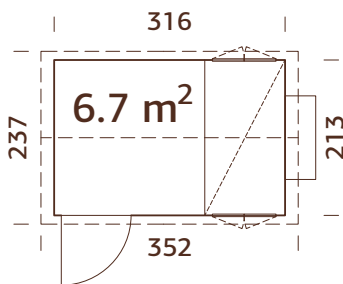

PALMAKO CHICKEN COOP CHICK 6,7 m²

ARTICLE NUMBER: 109408

Metal roof included.

MODEL SPECIFICATIONS

Wall measurements:

213x316 cm

Volume: 17,0 m³

Window glass:

Acrylglas

Window opening

measurements: 96x59 cm

Door opening

measurements: 95x187 cm

Roof area: 10,0 m²

Roof gradient: 34,0°

Gross ground area: 6,7 m²

16+32 mm

A: 206 cm
B: 283 cm

-