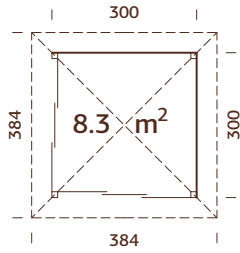

PALMAKO CONNECT BIANCA SET 4 8,3 m²

ARTICLE NUMBER: 110136

NEW!

TREATMENT OPTIONS

110138
brown dip

110139
grey dip

110137
clear white dip

28 mm

A: 210 cm
B: 323 cm

NB! Floor is an optional extra! 28 mm

Item	Pcs
Square roof (109392)	1
Full wall (109375)	2
Sliding door (110083)	2

MODEL SPECIFICATIONS See page 165.