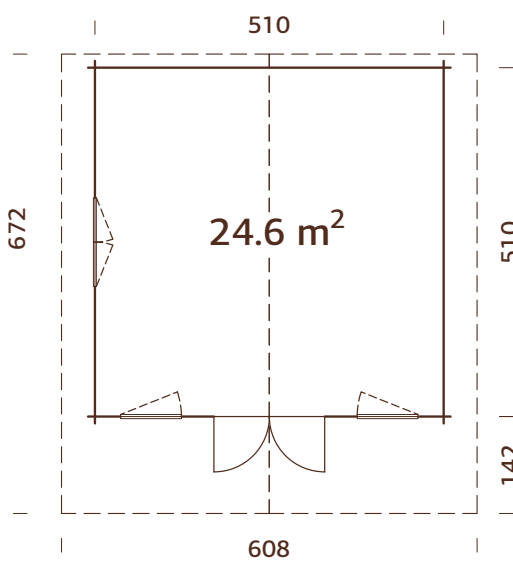

PALMAKO CABIN HELENA 24,6 m²

ARTICLE NUMBER: 102515

MODEL SPECIFICATIONS

Log measurements: 530x530 cm

Volume: 62,2 m³

Door/window type: Summer

Door/window glass:
Double glass, 3-9-3 mm

Window opening measurements:
76x92 cm, 117x92 cm

Door opening measurements:
151x183

Door sill: low, covered with stainless steel

Roof boards: 19 mm

Roof area: 42,2 m²

Roof gradient: 16,7°

Gross ground area: 26,0 m²

OPTIONAL

Roofing felt (underlayer): 8 rolls, SBS roofing material: 8 rolls, shingles: 16 packs, roofing nails, rain gutters, extension, canopy roof, additional door and window. See Optional Products p. 268-285 for details.

Double glazed.

Strong purlins from laminated wood.

70 mm

A: 216 cm
B: 290 cm

Included
19 mm