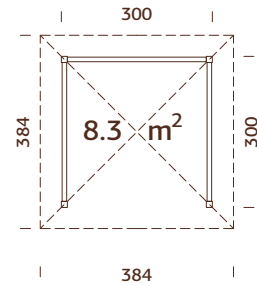

TREATMENT OPTIONS

110146 brown dip	110147 grey dip	110145 clear white dip
120x120 mm	A: 210 cm B: 319 cm	NB! Floor is an optional extra! 28 mm

OPTIONAL

Floor (outdoor/as terrace), floor (indoor), roofing felt (underlayer): 6 rolls, shingles: 9 packs, roofing nails, rain gutters. See Optional Products p. 180-181 for details.