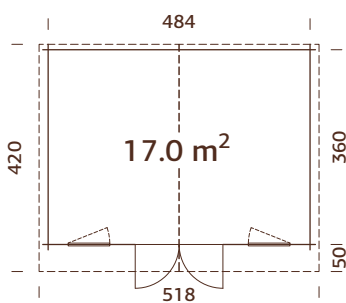

PALMAKO CABIN KLARA 17,0 m²

ARTICLE NUMBER: 102130

under
2,5m

TREATMENT OPTIONS

28 mm

A: 182 cm
B: 245 cm

NB! Floor is an optional extra! 19 mm

MODEL SPECIFICATIONS

Log measurements:

504x380 cm

Volume: 36,3 m³

Door/window type: Garden

Door/window glass:

Real glass, 4 mm

Window opening

measurements: 66x89 cm

Door opening

measurements: 139x175 cm

Door sill: low, covered with

stainless steel

Roof boards: 16 mm

Roof area: 22,4 m²

Roof gradient: 14,6°

Gross ground area: 17,4 m²

OPTIONAL

Floor, roofing felt (underlayer): 4 rolls, SBS roofing material: 4 rolls, shingles: 10 packs, roofing nails, rain gutters, canopy roof, additional door and window. See Optional Products p. 268-285 for details.