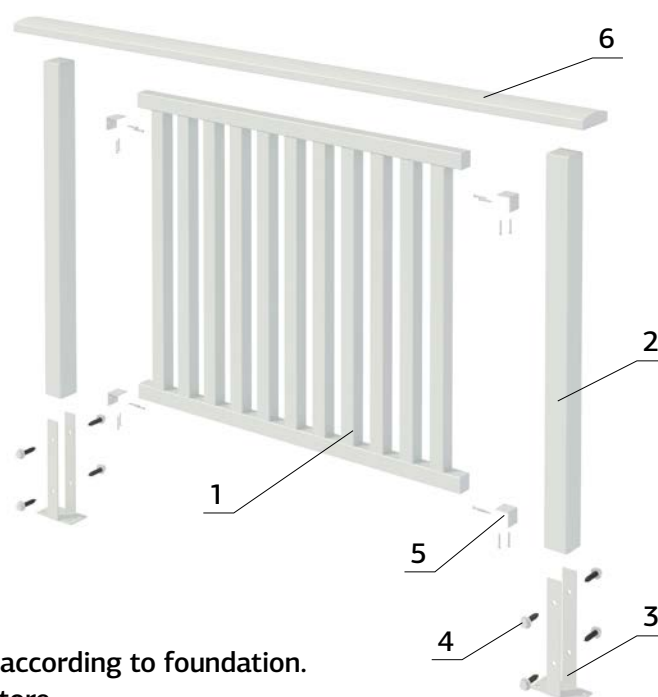

Fixings to the ground should be done properly according to foundation.
Please get appropriate fixing items from DIY-store.