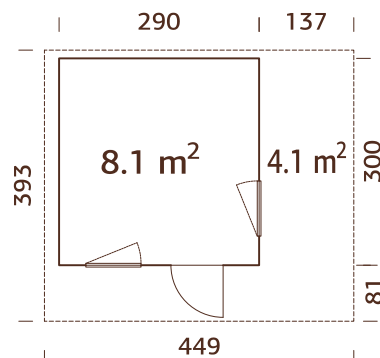

PALMAKO MODERN LOOK HOUSE GRACE

ARTICLE NUMBER: 108586

8,1+4,1 m²

MODEL SPECIFICATIONS

Wall measurements:

290+137x300 cm

Volume: 18,8 m³

Door/window type: Living

Door/window glass: Double toughened glass, 4-18-4 mm

Window opening

measurements: 50x150 cm

Door opening

measurements: 70x193 cm

Door sill: high quality classy oak-aluminium combined door sill

Roof boards: 19 mm

Roof area: 17,5 m²

Roof gradient: 5,0°

Gross ground area: 8,7+4,1 m²

Glue laminated wall panels.

Strong purlins from laminated wood.

56 mm

A: 215 cm
B: 258 cm

Included
28 mm

OPTIONAL

Roofing felt (underlayer): 3 rolls, SBS roofing material: 3 rolls, roofing nails, EPDM, rain gutters, additional door and window. See Optional Products p. 268-285 for details.