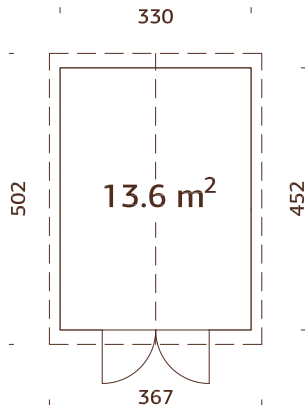

PALMAKO SHED MARTIN 13,6 m²

ARTICLE NUMBER: 101045

Ready-made wall elements
with wind protection plastic!
Trendy look! Fine-sawn cladding.

18+70 mm

A: 203 cm
B: 296 cm

Included
19 mm

MODEL SPECIFICATIONS

Wall measurements:

330x452 cm

Volume: 35,2 m³

Door/window type:

Summer

Door opening

measurements:

138x181 cm

Door sill: hard wood

Roof boards: 19 mm

Roof area: 19,5 m²

Roof gradient: 20,0°

Gross ground area: 14,9 m²

OPTIONAL

Roofing felt (underlayer): 5 rolls, SBS roofing material: 5 rolls, shingles: 8 packs, roofing nails, rain gutters, additional door. See Optional Products p.268-285 for details.