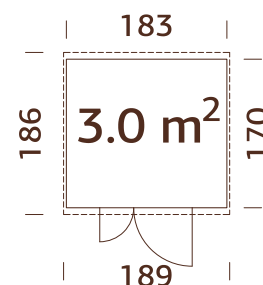

PALMAKO SHED LEIF 3,0 m²

ARTICLE NUMBER: 101071

under
2,5m

Ready-made wall elements.

MODEL SPECIFICATIONS

Wall measurements:

183x170 cm

Volume: 6,2 m³

Door opening

measurements:

102x182 cm

Roof boards: 16 mm

Roof area: 3,5 m²

Roof gradient: 12,0°

Gross ground area: 3,1 m²

OPTIONAL

Roofing felt (underlayer): 1 roll, SBS roofing material: 1 roll, roofing nails.
See Optional Products p. 268-285 for details.

TREATMENT OPTIONS

101072
brown dip

101074
grey dip

101073
clear white dip

16+32 mm

A: 190 cm
B: 230 cm

Included
16 mm