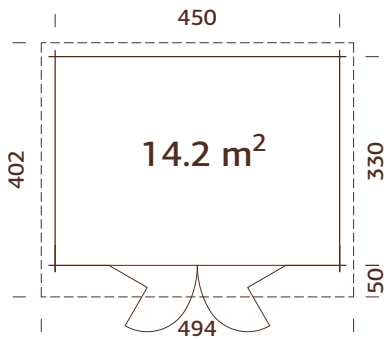

under 2,5m

PALMAKO CABIN LEA 14,2 m²

ARTICLE NUMBER: 101728

Bifold doors.
Double glazed.

TREATMENT OPTIONS

101729
brown dip

101731
grey dip

101730
clear white dip

44 mm

A: 211 cm
B: 244 cm

Included
19 mm

MODEL SPECIFICATIONS

Log measurements:

470x350 cm

Volume: 31,6 m³

Door/window type: Garden+

Door/window glass: Double toughened glass, 4-6-4 mm

Bi-fold door opening

measurements: 263x184 cm

Door sill: low, covered with stainless steel

Roof boards: 19 mm

Roof area: 19,2 m²

Roof gradient: 4,0°

Gross ground area: 14,9 m²

OPTIONAL

Roofing felt (underlayer): 3 rolls, SBS roofing material: 3 rolls, roofing nails, EPDM, rain gutters, extension, canopy roof, additional door. See Optional Products p. 268-285 for details.