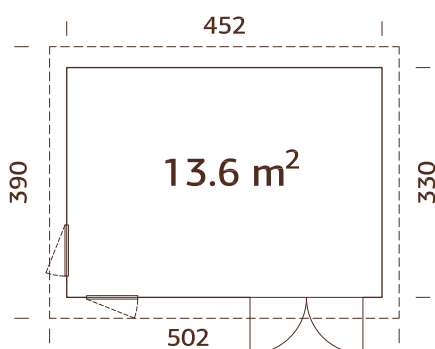

PALMAKO NORDIC HOUSE SIMONE 13,6 m²

ARTICLE NUMBER: 109000

Door and window elements are interchangeable. Double glazed. Ready-made wall elements with wind protection plastic! Trendy look! Fine-sawn cladding.

18+70 mm

A: 203 cm
B: 294 cm

Included
19 mm

MODEL SPECIFICATIONS

Wall measurements:

452x330 cm

Volume: 33,7 m³

Door/window type: Summer

Door/window glass:

Double glass, 3-9-3 mm

Window opening measurements:

54x162 cm

Door opening measurements:

151x180 cm

Door sill: low, covered with stainless steel

Roof boards: 19 mm

Roof area: 19,7 m²

Roof gradient: 9,0°

Gross ground area: 14,9 m²

OPTIONAL

Roofing felt (underlayer): 5 rolls, SBS roofing material: 5 rolls, roofing nails, rain gutters, additional door and window. See Optional Products p. 268-285 for details.