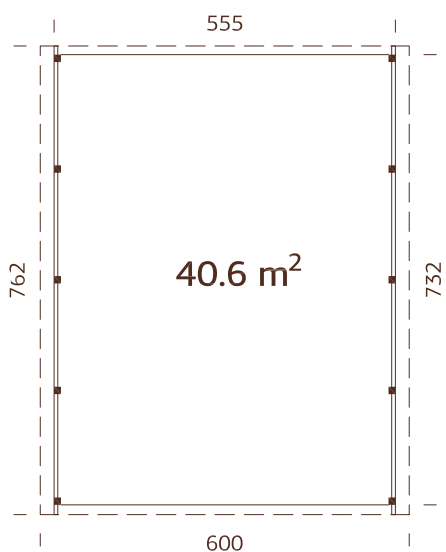

Arch from laminated wood

Strong posts from laminated wood.
Extension is an optional extra.
See Optional Products.

MODEL SPECIFICATIONS

Measurements: 600x762 cm

Volume: 103,0 m³

Roof boards: 19 mm

Roof area: 40,6 m²

Roof gradient: 1,1°

Gross ground area: 45,7 m²

OPTIONAL

Roofing felt (underlayer): 8 rolls, SBS
roofing material: 8 rolls, roofing nails,
EPDM, rain gutters, anchors, arch from
laminated wood, extension. See Optional
Products p. 268-285 for details.

TREATMENT OPTIONS

101038
brown dip

101040
grey dip

101039
clear white dip

108960
white primer

120x120 mm

A: 221 cm
B: 244 cm

-