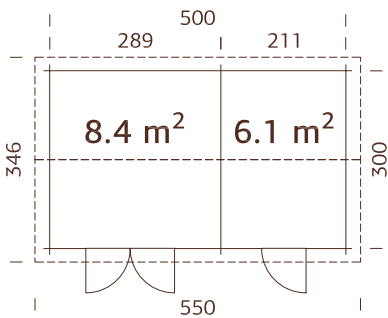

PALMAKO SHED JARI 14,5 m²

ARTICLE NUMBER: 101338

under
2,5m

TREATMENT OPTIONS

101339
brown dip

101341
grey dip

101340
clear white dip

28 mm

A: 211 cm
B: 249 cm

Included
19 mm

MODEL SPECIFICATIONS

Log measurements:

520x320 cm

Volume: 33,7 m³

Door opening

measurements:

156x180 cm, 78x180 cm

Roof boards: 19 mm

Roof area: 19,6 m²

Roof gradient: 14,9°

Gross ground area: 15,0 m²

OPTIONAL

Roofing felt (underlayer): 5 rolls, SBS roofing material: 5 rolls, shingles: 8 packs, roofing nails, rain gutters. See Optional Products p. 268-285 for details.