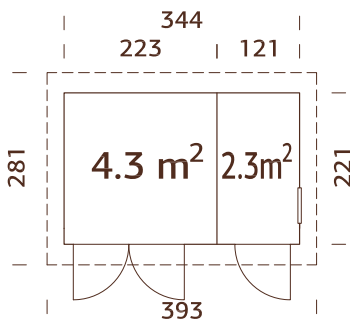

Ready-made wall elements with
wind protection plastic!
Trendy look! Fine-sawn cladding.

**18+70 mm****A: 209 cm
B: 249 cm****Included
19 mm**

MODEL SPECIFICATIONS

Wall measurements:

344x221 cm

Volume: 16,0 m³**Door/window type:** Summer**Door/window glass:**