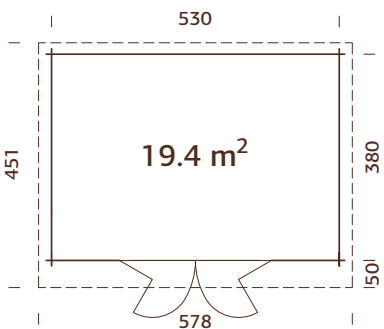

PALMAKO CABIN LEA 19,4 m²

ARTICLE NUMBER: 101736

under 2,5m

Bifold doors.
Double glazed.

TREATMENT OPTIONS

101737
brown dip

101739
grey dip

101738
clear white dip

44 mm

A: 200 cm
B: 249 cm

Included
19 mm

MODEL SPECIFICATIONS

Log measurements:

550x400 cm

Volume: 42,0 m³

Door/window type: Garden+

Door/window glass: Double toughened glass, 4-6-4 mm

Bi-fold door opening

measurements: 263x184 cm

Door sill: low, covered with stainless steel

Roof boards: 19 mm

Roof area: 25,8 m²

Roof gradient: 5,2°

Gross ground area: 20,1 m²

OPTIONAL

Roofing felt (underlayer): 6 rolls, SBS roofing material: 6 rolls, roofing nails, EPDM, rain gutters, extension, canopy roof, additional door. See Optional Products p. 268-285 for details.