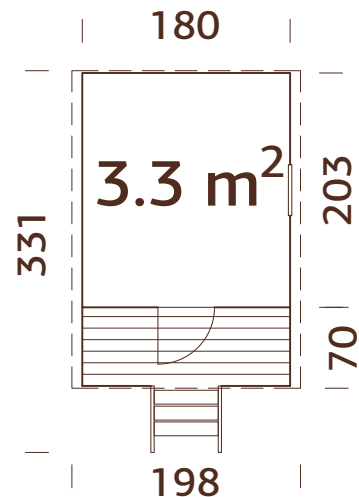

PALMAKO KIDS HUCK 3,3 m²

ARTICLE NUMBER: 101105

Ready-made wall elements.

MODEL SPECIFICATIONS

Wall measurements:

180x203(271) cm

Volume: 5,2 m³

Door/window glass:

Acrylglas

Fixed window

measurements: 37x43 cm

Door opening

measurements: 51x124 cm

Roof boards: 16 mm

Roof area: 5,6 m²

Gross ground area: 3,7 m²

16+28 mm

A: 133 cm
B: 225 cm

Included
16 mm

OPTIONAL

Anchors x6, roofing felt (underlayer): 1 roll, SBS roofing material: 1 roll, roofing nails. See Optional Products p. 268-285 for details.

Safety
Regular
Production
Surveillance

www.tuv.com
ID 000075540