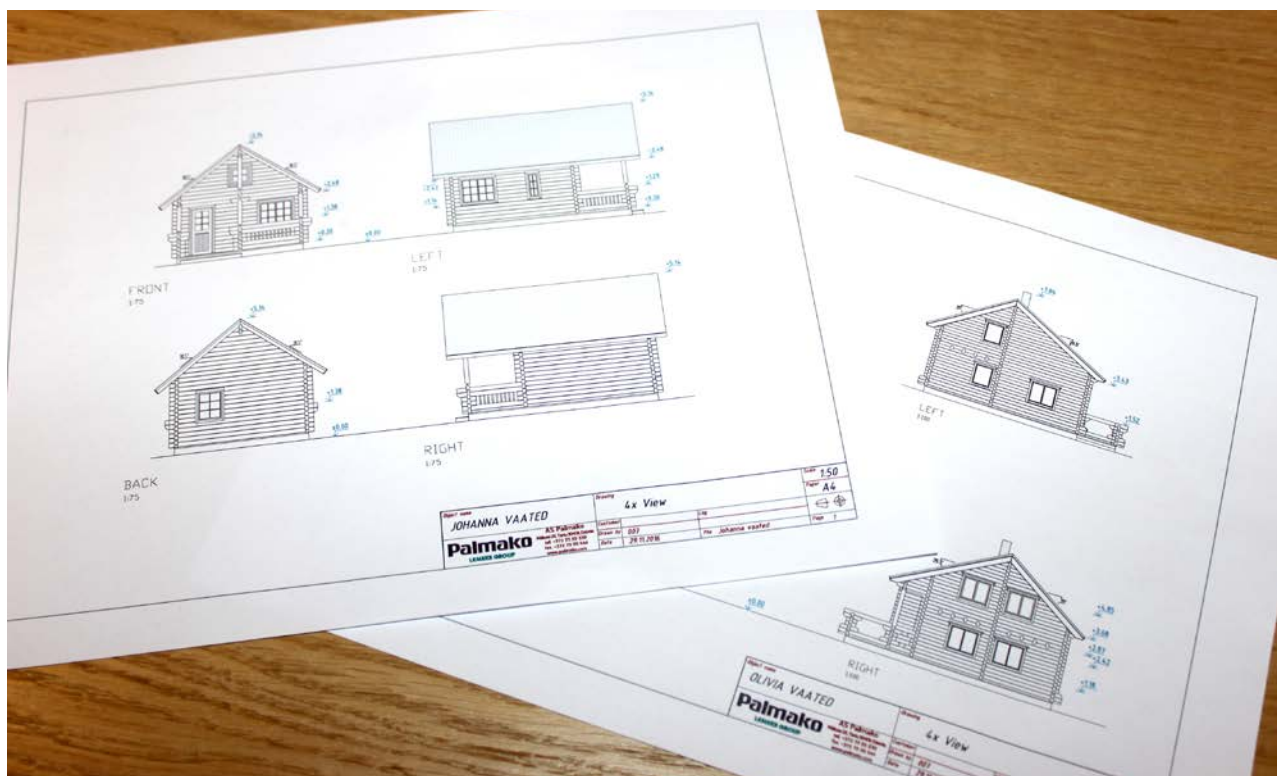

Individual modifications for all these cottage models in this catalogue are possible! We can also offer these houses with premium quality doors and windows (starting from 70 mm log thickness).

We hope you will take contact with us if you have a dream cottage vision in your head. Together we will definitely find the best solution bringing it to reality.