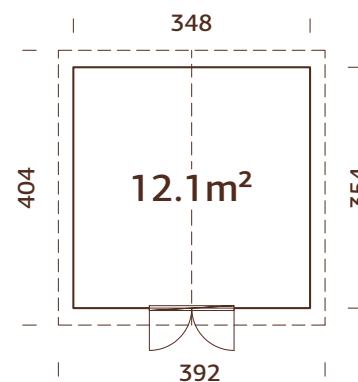

PALMAKO SHED LUCAS 12,1 m²

ARTICLE NUMBER: 108618

MODEL SPECIFICATIONS

Wall measurements:

348x354 cm

Volume: 26,7 m³

Door/window type: Summer

Door/window glass:

Real glass, 4 mm

Door opening

measurements: 117x191 cm

Roof boards: 16 mm

Roof area: 16,7 m²

Roof gradient: 21,0°

Gross ground area: 12,3 m²

Ready-made wall elements.

OPTIONAL

Roofing felt (underlayer): 3 rolls, SBS roofing material: 3 rolls, shingles: 7 packs, roofing nails, rain gutters, additional door. See Optional Products p. 268-285 for details.

16+32 mm

A: 188 cm
B: 259 cm

Included
16 mm