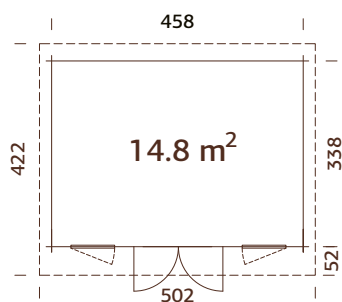

PALMAKO CABIN BRET 14,8 m²

ARTICLE NUMBER: 109159

Double glazed.

TREATMENT OPTIONS

109161
brown dip

109162
grey dip

109160
clear white dip

44 mm

A: 227 cm
B: 254 cm

Included
19 mm

MODEL SPECIFICATIONS

Log measurements:

478x358 cm

Volume: 34,8 m³

Door/window type: Garden+

Door/window glass: Double toughened glass, 4-6-4 mm

Window opening

measurements: 66x167 cm

Door opening

measurements: 151x186 cm

Door sill: low, covered with stainless steel

Roof boards: 19 mm

Roof area: 20,4 m²

Roof gradient: 2,8°

Gross ground area: 15,5 m²

OPTIONAL

Roofing felt (underlayer): 5 rolls, SBS roofing material: 5 rolls, roofing nails, EPDM, rain gutters, extension, canopy roof, additional door and window. See Optional Products p. 268-285 for details.