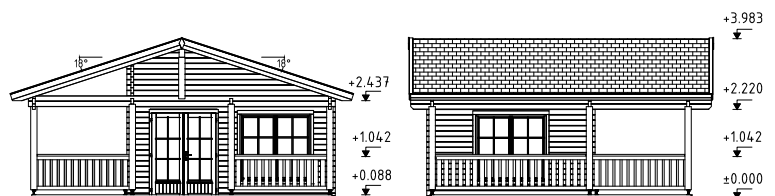

See Optional Products p. 268-285 for details.

Double glazed.

Terrace boards are treated.

70 mm

A: 250 cm
B: 400 cm

Included
28 mm

PALMAKO COTTAGE ANNA 26,8 m²

ARTICLE NUMBER: 106568