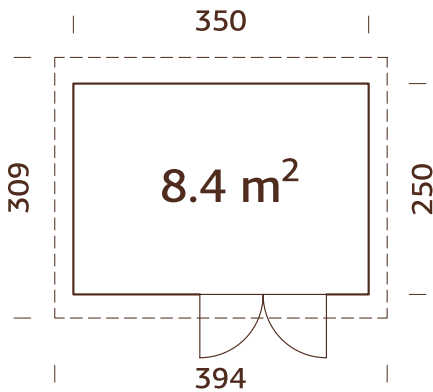

PALMAKO CABIN LARA 8,4 m²

ARTICLE NUMBER: 101547

under
2,5m

Modern corner connection.
Matt door glass.

28 mm

A: 197 cm
B: 221 cm

NB! Floor is an optional extra! 19 mm

MODEL SPECIFICATIONS

Wall measurements:

350x250 cm

Volume: 18,0 m³

Door/window type: Garden

Door/window glass:

Real glass, 4 mm

Door opening

measurements: 140x180 cm

Door sill: low, covered with stainless steel

Roof boards: 16 mm

Roof area: 12,2 m²

Roof gradient: 1,0°

Gross ground area: 8,8 m²

OPTIONAL

Floor, roofing felt (underlayer): 2 rolls, SBS roofing material: 2 rolls, roofing nails, EPDM, rain gutters, canopy roof, additional door and window. See Optional Products p. 268-285 for details.