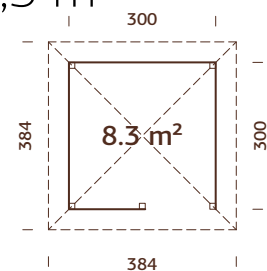

TREATMENT OPTIONS

110134 brown dip	110135 grey dip	110133 clear white dip
28 mm	A: 210 cm B: 323 cm	NB! Floor is an optional extra! 28 mm

OPTIONAL

Floor (outdoor/as terrace), floor (indoor), roofing felt (underlayer): 6 rolls, shingles: 9 packs, roofing nails, rain gutters, additional door and window. See Optional Products p. 180-181 for details.