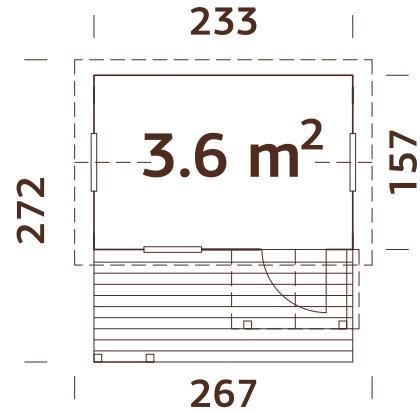

PALMAKO KIDS OTTO 3,6 m²

ARTICLE NUMBER: 101249

MODEL SPECIFICATIONS

Wall measurements:

233x157(258) cm

Volume: 6,4 m³

Door/window glass:

Acrylglas

Fixed window

measurements: 56x56 cm

Door opening

measurements: 55x112 cm

Roof boards: 16 mm

Roof area: 7,1 m²

Roof gradient: 40,0°

Gross ground area: 3,7 m²

Ready-made wall elements.

TREATMENT OPTIONS

108988

white primer

OPTIONAL

Roofing felt (underlayer): 1 roll, SBS roofing material: 1 roll, shingles: 3 packs, roofing nails.

See Optional Products p. 268-285 for details.

Safety
Regular
Production
Surveillance

www.tuv.com
ID 0000075540

16+32 mm

A: 138 cm
B: 219 cm

Included
16 mm