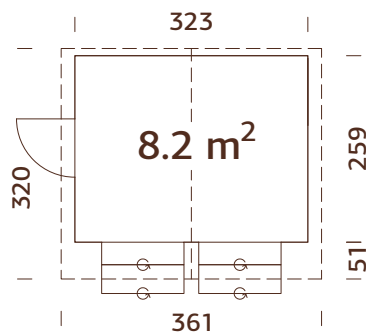

PALMAKO KIOSK STELLA 8,2 m²

ARTICLE NUMBER: 101141

under
2,5m

Ready-made wall elements.

TREATMENT OPTIONS

101142
brown dip

101144
grey dip

101143
clear white dip

16+32 mm

A: 189 cm
B: 239 cm

NB! Floor is an optional extra! 16 mm

MODEL SPECIFICATIONS

Wall measurements:

323x259 cm

Volume: 17,7 m³

Window opening

measurements:

118x82 cm

Door opening

measurements:

76x169 cm

Roof boards: 16 mm

Roof area: 12,0 m²

Roof gradient: 15,0°

Gross ground area: 8,4 m²

OPTIONAL

Floor, roofing felt (underlayer): 2 rolls, SBS roofing material: 2 rolls, shingles: 5 packs, roofing nails.

See Optional Products p. 268-285 for details.