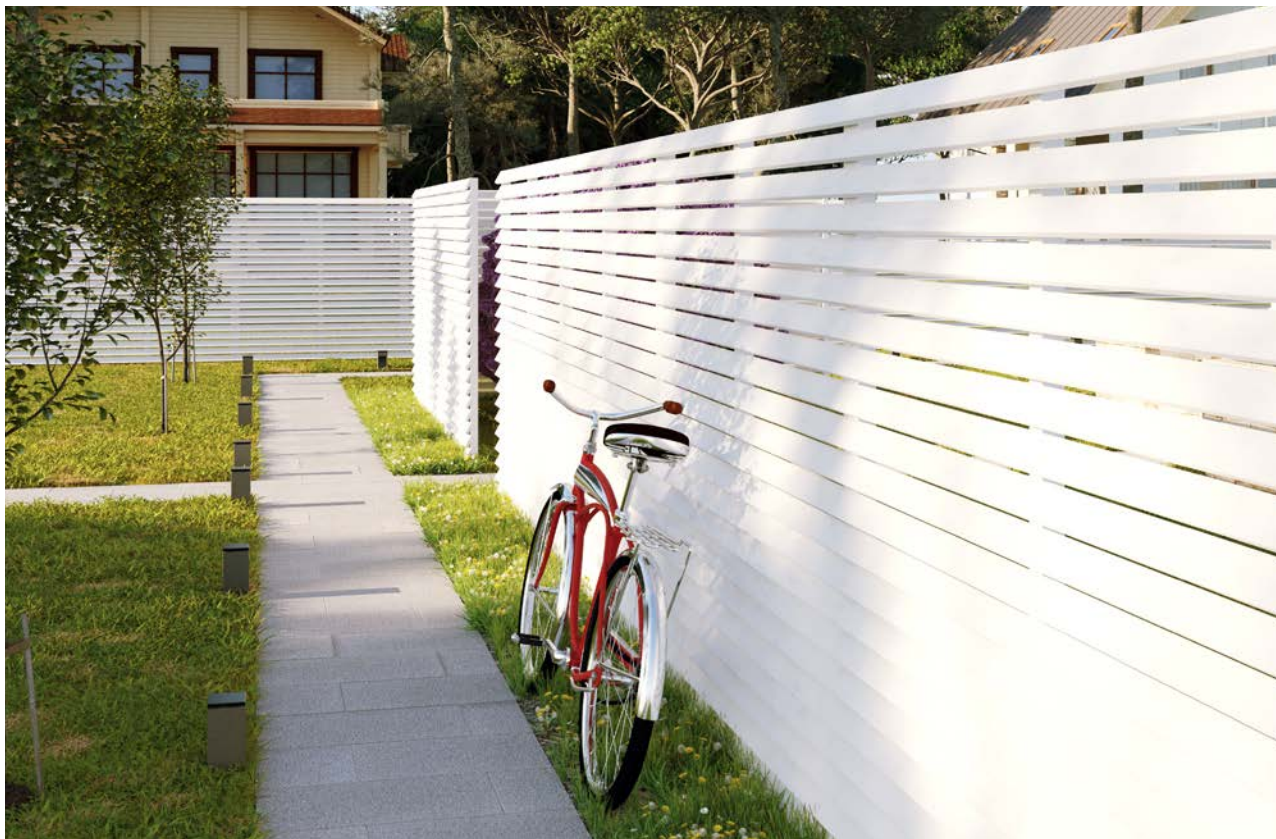

PALMAKO FENCE PANEL LAUREEN

ARTICLE NUMBER: 100748 / 100749

SPECIES: SPRUCE

MODEL SPECIFICATIONS

Panel measurements,

width x height: 1800x1800 mm

Depth: 82 mm

TREATMENT OPTIONS

100748

grey pressure-treated

100749

primer + white painted 2 layers (RAL 9016)