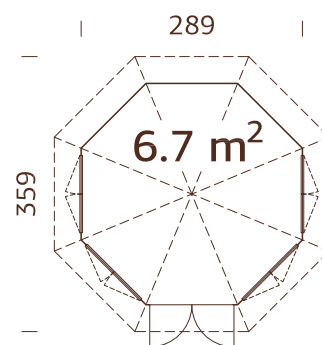

Double glazed.
Ready-made wall and roof elements.

28 mm

A: 215 cm
B: 310 cm

Included
19 mm