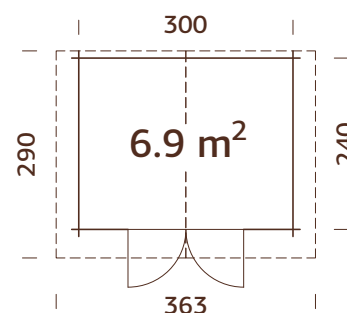

PALMAKO CABIN VIVIAN 6,9 m²

ARTICLE NUMBER: 101523

under
2,5m

MODEL SPECIFICATIONS

Log measurements:

320x260 cm

Volume: 16,1 m³

Door/window type: Garden

Door/window glass:

Real glass, 4 mm

Door opening

measurements: 151x175 cm

Door sill: low,

covered with stainless steel

Roof boards: 19 mm

Roof area: 11,0 m²

Roof gradient: 19,2°

Gross ground area: 7,2 m²

TREATMENT OPTIONS

101524
brown dip

28 mm

101526
grey dip

A: 194 cm
B: 245 cm

101525
clear white dip

Included
19 mm

OPTIONAL

Roofing felt (underlayer): 2 rolls, SBS roofing material: 2 rolls, shingles: 5 packs, roofing nails, rain gutters, additional door. See Optional Products p. 268-285 for details.