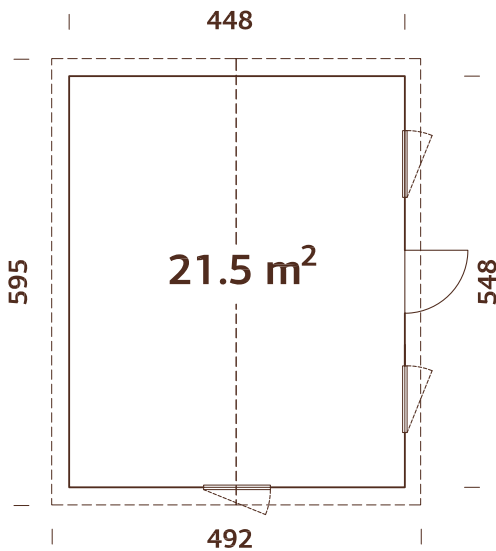

PALMAKO NORDIC+ HOUSE PERNILLA 21,5 m²

ARTICLE NUMBER: 101261

MODEL SPECIFICATIONS

Wall measurements:

448x548 cm

Volume: 55,4 m³

Door/window type: Summer

Door/window glass:

Double glass, 3-9-3 mm

Window opening

measurements:

69x38 cm, 69x86 cm

Door opening

measurements: 78x181 cm

Door sill: hard wood

Roof boards: 19 mm

Roof area: 30,4 m²

Roof gradient: 20,0°

Gross ground area: 24,6 m²

OPTIONAL

Roofing felt (underlayer): 7 rolls, SBS roofing material: 7 rolls, shingles:

13 packs, roofing nails, rain gutters, canopy roof, additional door and window.

See Optional Products p. 268-285 for details.

Door and window elements are interchangeable.

Double glazed.

Trendy look! Fine-sawn cladding.

Ready-made wall elements with wind protection plastic!

160 mm

A: 216 cm
B: 326 cm

Included
19 mm