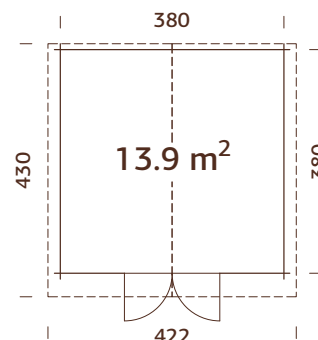

PALMAKO CABIN LOTTA 13,9 m²

ARTICLE NUMBER: 101694

under
2,5m

MODEL SPECIFICATIONS

Log measurements:

400x400 cm

Volume: 29,8 m³

Door/window type:

Garden

Door/window glass:

Real glass, 4 mm

Door opening

measurements: 151x175 cm

Door sill: wooden

Roof boards: 16 mm

Roof area: 19,1 m²

Roof gradient: 18,6°

Gross ground area: 14,4 m²

TREATMENT OPTIONS

101695
brown dip

101697
grey dip

101696
clear white dip

34 mm

A: 182 cm
B: 245 cm

NB! Floor is an optional extra! 19 mm

OPTIONAL

Floor, roofing felt (underlayer): 3 rolls, SBS roofing material: 3 rolls, shingles: 8 packs, roofing nails, rain gutters, canopy roof, additional door. See Optional Products p. 268-285 for details.