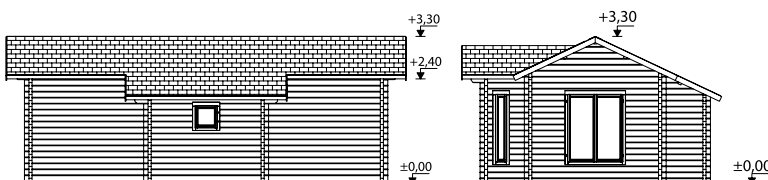

OPTIONAL

Roofing felt (underlayer): 7 rolls, SBS roofing material: 7 rolls, shingles: 18 packs, roofing nails, additional door and window.

See Optional Products p. 268-285 for details.

Double glazed.

70 mm

A: 257 cm
B: 330 cm

Included
28 mm