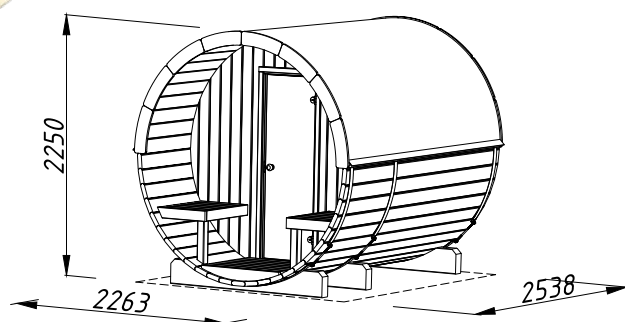

PALMAKO SAUNA ANITA 1,3+0,7 m²

ARTICLE NUMBER: 110070

under
2,5m

NEW!

MODEL SPECIFICATIONS

Diameter: 220 cm

Length: 250 cm

Width: 220 cm

Vertical walls: 28 mm

Steam room measurements:

211x162 cm

Volume: 9,6 m³

Door/window type: Summer

Steam room door glass:

Toughened, 8 mm

Door opening measurements:

50x161 cm

Roof area: 8,6 m²

Roof overhang: 78 cm

Capacity: 4 people

Inside measures of heater

safety railing: 634x457 mm

Shingles included.

Steam room benches and heater safety railing from aspen.

Sitting benches outside.

NB! Heater is an optional extra!

OPTIONAL

HUUM Drop electric heater (stones and remote control included), Narvi NM electric heater (stones included), roofing felt (underlayer) 2 rolls, SBS roofing material: 2 rolls, roofing nails, additional door. See Optional Products p. 268-285 for details.

42 mm

A: 220 cm
B: 225 cm

Floor grates
28 mm