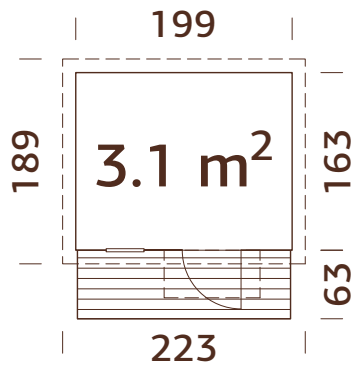

PALMAKO KIDS HARRY 3,1 m²

ARTICLE NUMBER: 101109

Ready-made wall elements.

16+32 mm

A: 153 cm
B: 189 cm

Included
16 mm

MODEL SPECIFICATIONS

Wall measurements:

199x163(223) cm

Volume: 5,1 m³

Door/window glass:

Acrylglas

Fixed window

measurements: 38x116 cm

Door opening

measurements: 56x141 cm

Roof boards: 16 mm

Roof area: 4,2 m²

Roof gradient: 9,0°

Gross ground area: 3,2 m²

OPTIONAL

Roofing felt (underlayer): 1 roll, SBS roofing material: 1 roll, roofing nails. See Optional Products p. 268-285 for details.

Safety
Regular
Production
Surveillance

www.tuv.com
ID 0000075540

OPTIONAL PRODUCTS

SEE OPTIONAL PRODUCTS, PAGES 268-285

House	Art. No.	Roofing felt. rolls	SBS roofing material. rolls	Shingles¹. packs	Roofing nails. 1 kg	F-Anchor 50x500 mm	Slide for 120 cm platform 495 x 2300 mm
Sam 2,4 m²	101761	107210, 1 roll	107214, 1 roll	3 packs	107930		
Stina 3,1 m²	101766	107210, 1 roll	107214, 1 roll	3 packs	107930		
Felix 1,9 m²	101125	107210, 1 roll	107214, 1 roll	2 packs	107930		
Toby 2,1 m²	101129	107210, 1 roll	107214, 1 roll	2 packs	107930	100997, 4 pieces	101004, 107382
Toby Set	109507	107210, 1 roll	107214, 1 roll	2 packs	107930	100997, 6 pieces	101004, 107382
Otto 3,6 m²	101249	107210, 1 roll	107214, 1 roll	3 packs	107930		
Jennie 3,6 m²	109459	107210, 1 roll	107214, 1 roll	3 packs	107930		
Grete 3,7 m²	101245	107210, 1 roll	107214, 1 roll	3 packs	107930		
Marie 5,4 m²	108997	107210, 2 rolls	107214, 2 rolls	5 packs	107930		
Tom 3,8 m²	101091	107210, 1 roll	107214, 1 roll	3 packs	107930		
Huck 3,3 m²	101105	107210, 1 roll	107214, 1 roll		107930	100997, 6 pieces	
Harry 3,1 m²	101109	107210, 1 roll	107214, 1 roll		107930		

¹ Shingles are available in different colours - 107180 = Black, 107182 = Red, 107183 = Green, 107181 = Brown.