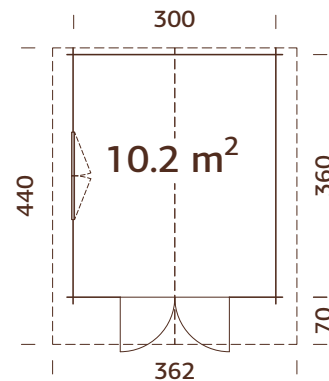

PALMAKO CABIN SALLY 10,2 m²

ARTICLE NUMBER: 102270

Double glazed.

MODEL SPECIFICATIONS

Log measurements:

320x380 cm

Volume: 23,5 m³

Door/window type: Summer

Door/window glass:

Double glass, 3-9-3 mm

Window opening

measurements: 117x87 cm

Door opening

measurements: 151x186 cm

Door sill: low, covered with stainless steel

Roof boards: 19 mm

Roof area: 16,7 m²

Roof gradient: 19,2°

Gross ground area: 10,8 m²

OPTIONAL

Roofing felt (underlayer): 3 rolls, SBS roofing material: 3 rolls, shingles: 7 packs, roofing nails, rain gutters, extension, canopy roof, additional door and window.

See Optional Products p. 268-285 for details.

TREATMENT OPTIONS

102271
brown dip

44 mm

102273
grey dip

A: 205 cm
B: 263 cm

102272
clear white dip

Included
19 mm