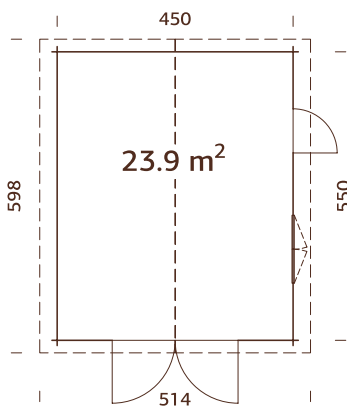

MODEL SPECIFICATIONS

Log measurements: 470x570 cm

Volume: 59,0 m³

Door/window type: Garden+

Door/window glass:

Double glass, 3-6-3 mm

Window opening

measurements: 119x89 cm

Door opening

measurements: 73x175 cm

Wooden gate opening

measurements: 225x194 cm

Art. No. Wooden gate: 103555

Roof boards: 19 mm

Roof area: 31,7 m²

Roof gradient: 15,7°

Gross ground area: 24,8 m²

OPTIONAL

Roofing felt (underlayer): 7 rolls, SBS roofing material: 7 rolls, shingles: 12 packs, roofing nails, rain gutters, extension, canopy roof, additional door and window, engine set for garage sectional door.

See Optional Products p. 268-285 for details.

Double glazed.

Strong purlins from laminated wood.

44 mm

A: 217 cm
B: 287 cm

-

TREATMENT OPTIONS

natural, untreated wood

brown dip

grey dip

clear white dip

Roger 23,9 m² kit without door

101903

101904

101906

101905

Roger 23,9 m² with wooden gate

102498

102499

102501

102500

Roger 23,9 m² with sectional door

102502

102503

102505

102504