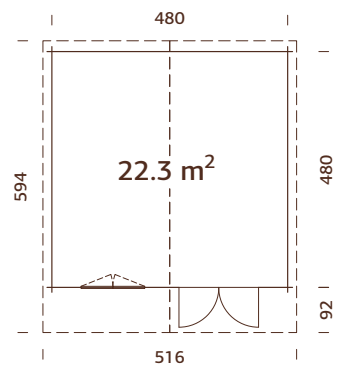

PALMAKO CABIN BRITTA 22,3 m²

ARTICLE NUMBER: 102266

Strong purlins from laminated wood.

TREATMENT OPTIONS

102267
brown dip

102269
grey dip

102268
clear white dip

40 mm

A: 205 cm
B: 270 cm

NB! Floor is an optional extra! 19 mm

MODEL SPECIFICATIONS

Log measurements:

500x500 cm

Volume: 52,7 m³

Door/window type: Garden

Door/window glass:

Real glass, 4 mm

Window opening

measurements: 119x89 cm

Door opening

measurements: 151x186 cm

Door sill: low, covered with

stainless steel

Roof boards: 19 mm

Roof area: 29,2 m²

Roof gradient: 14,7°

Gross ground area: 23,0 m²

OPTIONAL

Floor, roofing felt (underlayer): 7 rolls, SBS roofing material: 7 rolls, shingles: 12 packs, roofing nails, rain gutters, extension, canopy roof, additional door and window.

See Optional Products p. 268-285 for details.