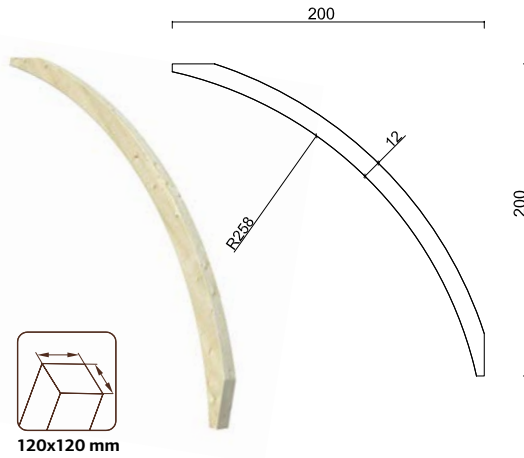

CARPORT ARCH

ARTICLE NUMBER: 102765