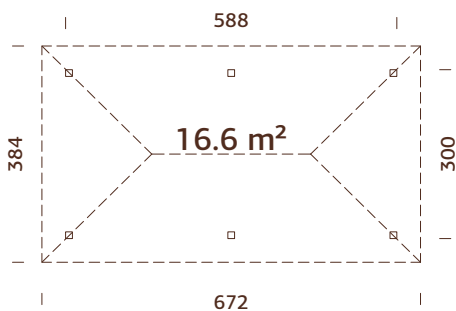

Strong posts from laminated wood.

TREATMENT OPTIONS

110186
brown dip

110187
grey dip

110185
clear white dip

120x120 mm

A: 210 cm
B: 319 cm

NB! Floor is an optional extra! 28 mm

MODEL SPECIFICATIONS

Measurements: 588x300 cm

Volume: 43,9 m³

Gross ground area: 17,6 m²

Roof boards: 19 mm

Roof area: 31,5 m²

Roof gradient: 30,0°

OPTIONAL

Floor (outdoor/as terrace), floor (indoor), extra roof with two posts, full wall, apex, half-wall corner, fence, sliding door, sectional door, roofing felt (underlayer): 9 rolls, shingles: 15 packs, roofing nails, rain gutters, additional door and window. See Optional Products p. 180-181 for details.