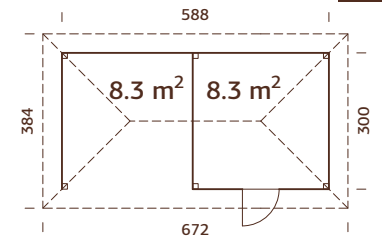

MODEL SPECIFICATIONS See page 169.

TREATMENT OPTIONS

110234
brown dip

110235
grey dip

110233
clear white dip

28 mm

A: 210 cm
B: 323 cm

NB! Floor is an optional extra! 28 mm