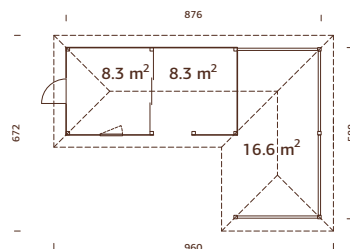

MODEL SPECIFICATIONS

See page 175.

TREATMENT OPTIONS

110264
brown dip

110265
grey dip

110263
clear white dip

28 mm

A: 210 cm
B: 323 cm

NB! Floor is an optional extra! 28 mm

OPTIONAL

Floor (outdoor/as terrace), floor (indoor), roofing felt (underlayer): 14 rolls, shingles: 25 packs, roofing nails, additional door and window. See Optional Products p. 180-181 for details.