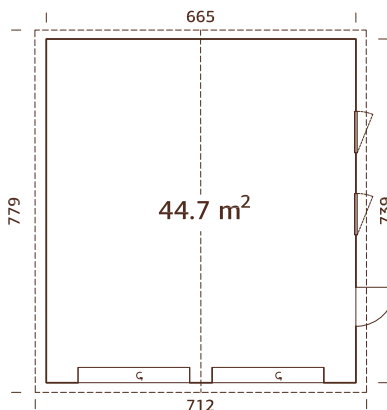

MODEL SPECIFICATIONS

Wall measurements: 665x739 cm

Volume: 142,0 m³

Door/window type: Summer

Door/window glass:

Double glass, 3-9-3 mm

Window opening

measurements: 68x37 cm

Door opening

measurements: 78x191, 221x188 cm

Door opening

measurements: 78x181, 221x188 cm

Door sill: hard wood

Roof boards: 19 mm

Roof area: 60,0 m²

Roof gradient: 20,0°

Gross ground area: 49,1 m²

OPTIONAL

Roofing felt (underlayer): 11 rolls, SBS roofing material: 11 rolls, shingles: 23 packs, roofing nails, rain gutters, additional door and window, canopy roof, engine set for garage sectional door.

See Optional Products p. 268-285 for details.

Door and window element are interchangeable.

Double glazed.

Trendy look! Fine-sawn cladding.

Ready-made wall elements with wind protection plastic!

Sectional door included.

160 mm

A: 216 cm
B: 357 cm

-

Scan this barcode to see the assembly of Andre 44,7 m²!