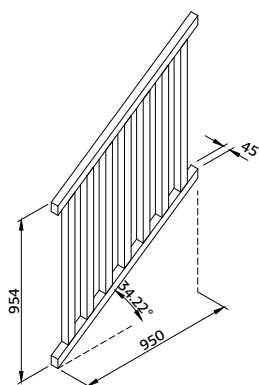

PALMAKO FENCE FOR STAIRS SIRI 17

ARTICLE NUMBER: 100561

Jointed with dowel and waterproof adhesive.

Baluster profile: 45x45 mm

Rail profile: 45x45 mm

TREATMENT

100561

primer + white painted 2 layers (RAL 9016)