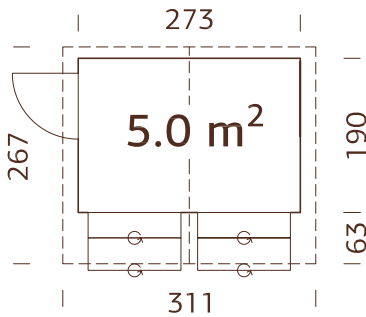

PALMAKO KIOSK STELLA 5,0 m²

ARTICLE NUMBER: 101137

under
2,5m

Ready-made wall elements.

TREATMENT OPTIONS

101138
brown dip

101140
grey dip

101139
clear white dip

16+32 mm

A: 189 cm
B: 229 cm

NB! Floor is an optional extra! 16 mm

MODEL SPECIFICATIONS

Wall measurements:

273x190 cm

Volume: 10,2 m³

Window opening

measurements:

118x82 cm

Door opening

measurements:

76x169 cm

Roof boards: 16 mm

Roof area: 8,5 m²

Roof gradient: 14,6°

Gross ground area: 5,2 m²

OPTIONAL

Floor, roofing felt (underlayer): 2 rolls, SBS roofing material: 2 rolls, shingles: 4 packs, roofing nails.

See Optional Products p. 268-285 for details.