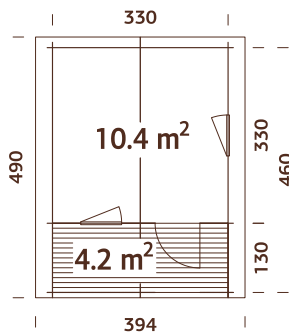

PALMAKO CABIN EMMA 10,4+4,2 m²

ARTICLE NUMBER: 101885

Terrace boards are treated.
NBI Shutters and terrace included!

TREATMENT OPTIONS

101886
brown dip

101888
grey dip

101887
clear white dip

34 mm

A: 205 cm
B: 257 cm

Included
19 mm

MODEL SPECIFICATIONS

Log measurements:

350x350(480) cm

Volume: 24,1 m³

Terrace: 330x130 cm

Door/window type: Garden

Door/window glass:

Real glass, 4 mm

Window opening

measurements: 66x89 cm

Door opening

measurements: 73x175 cm

Door sill: low, covered with

stainless steel

Roof boards: 19 mm

Roof area: 20,0 m²

Roof gradient: 17,6°

Gross ground area

(terrace included): 15,2 m²

OPTIONAL

Roofing felt (underlayer): 5 rolls, SBS roofing material: 5 rolls, shingles: 8 packs, roofing nails, rain gutters, extension, canopy roof, additional door and window. See Optional Products p. 268-285 for details.