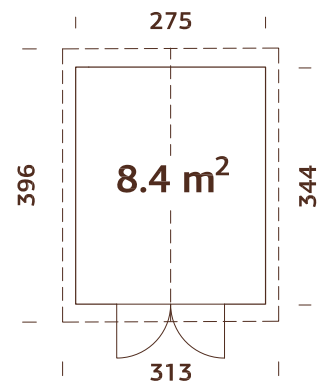

PALMAKO SHED MARTIN 8,4 m²

ARTICLE NUMBER: 101086

MODEL SPECIFICATIONS

Wall measurements:

275x344 cm

Volume: 21,0 m³

Door/window type:

Summer

Door opening measurements:

138x181 cm

Door sill: hard wood

Roof boards: 19 mm

Roof area: 12,5 m²

Roof gradient: 20,0°

Gross ground area: 9,5 m²

Ready-made wall elements with wind protection plastic!
Trendy look! Fine-sawn cladding.

OPTIONAL

Roofing felt (underlayer): 2 rolls, SBS roofing material: 2 rolls, shingles: 4 packs, roofing nails, rain gutters, additional door. See Optional Products p. 268-285 for details.

18+70 mm

A: 209 cm
B: 267 cm

Included
19 mm