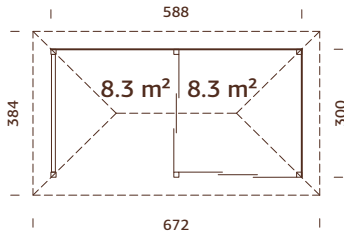

PALMAKO CONNECT BIANCA SET 4 16,6 m²

ARTICLE NUMBER: 110204

NEW!

TREATMENT OPTIONS

110206
brown dip

110207
grey dip

110205
clear white dip

28 mm

A: 210 cm
B: 323 cm

NB! Floor is an optional extra! 28 mm

Item	Pcs
Square roof (109392)	1
Extra roof (109374)	1
Apex (109410)	1
Full wall (109375)	3
Fence (109378)	1
Sliding door (110083)	2

MODEL SPECIFICATIONS See page 169.

OPTIONAL

Floor (outdoor/as terrace), floor (indoor), roofing felt (underlayer): 9 rolls, shingles: 15 packs, roofing nails, rain gutters, additional door and window. See Optional Products p. 180-181 for details.