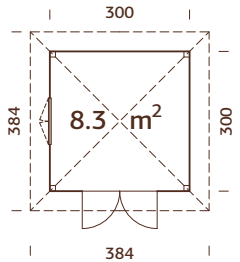

PALMAKO CONNECT BIANCA SET 5 8,3 m²

ARTICLE NUMBER: 110128

NEW!

TREATMENT OPTIONS

110130
brown dip

110131
grey dip

110129
clear white dip

28 mm

A: 210 cm
B: 323 cm

NB! Floor is an optional extra! 28 mm

Item	Pcs
Square roof (109392)	1
Full wall (109375)	4
Double window (109548)	1
Double door (103530)	1