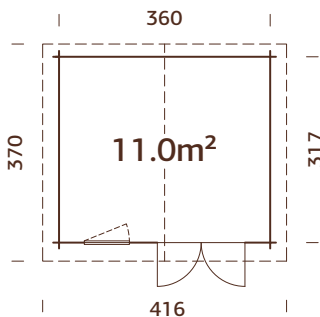

PALMAKO CABIN VALENTINE 11,0 m²

ARTICLE NUMBER: 109527

Strong purlins from laminated wood.

TREATMENT

109527
brown pressure-treated

28 mm

A: 205 cm
B: 258 cm

NB! Floor is an optional extra! 19 mm

MODEL SPECIFICATIONS

Log measurements:

380x337 cm

Volume: 25,5 m³

Door/window type: Garden

Door/window glass:

Real glass, 4 mm

Window opening

measurements: 66x89 cm

Door opening measurements: 139x175 cm

Door sill: low, covered with stainless steel

Roof boards: 16 mm

Roof area: 15,8 m²

Roof gradient: 16,0°

Gross ground area: 11,4 m²

OPTIONAL

Floor, roofing felt (underlayer): 3 rolls, SBS roofing material: 3 rolls, shingles 7 packs, roofing nails, rain gutters, extension, canopy roof, additional door and window. See Optional Products p. 268-285 for details.