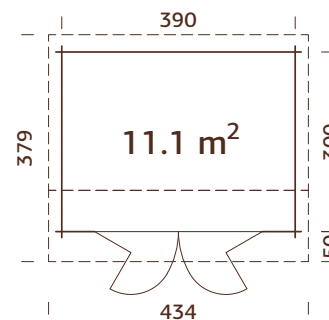

PALMAKO CABIN INES 11,1 m²

ARTICLE NUMBER: 101724

under
2,5m

Bifold doors.
Double glazed.

MODEL SPECIFICATIONS

Log measurements:

410x320 cm

Volume: 25,5 m³

Door/window type: Garden+

Door/window glass: Double toughened glass, 4-6-4 mm

Bi-fold door opening

measurements: 263x184 cm

Door sill: low, covered with stainless steel

Roof boards: 19 mm

Roof area: 16,3 m²

Roof gradient: 8,0°; 8,0°

Gross ground area: 11,7 m²

TREATMENT OPTIONS

101725
brown dip

44 mm

101727
grey dip

A: 211 cm
B: 249 cm

101726
clear white dip

Included
19 mm

OPTIONAL

Roofing felt (underlayer): 3 rolls, SBS roofing material: 3 rolls, roofing nails, rain gutters, extension, additional door. See Optional Products p. 268-285 for details.