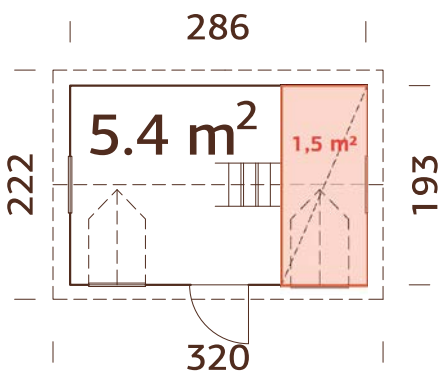

PALMAKO KIDS MARIE 5,4 m²

ARTICLE NUMBER: 108997

Ready-made wall elements.

16+32 mm

A: 138 cm
B: 234 cm

Included
16 mm

MODEL SPECIFICATIONS

Wall measurements:

286x193 cm

Volume: 10,2 m³

Door/window glass:

Acrylglas

Fixed window

measurements: 38x54 cm

Door opening

measurements: 58x112 cm

Roof boards: 16 mm

Roof area: 10,0 m²

Roof gradient: 40,0°

Gross ground area: 5,5 m²

Ground floor: 5,4 m²

First floor: 1,5 m²

OPTIONAL

Roofing felt (underlayer): 2 rolls, SBS roofing material: 2 rolls, shingles: 5 packs, roofing nails.

See Optional Products p. 268-285 for details.

Safety
Regular
Production
Surveillance

www.tuv.com
ID 0000075540