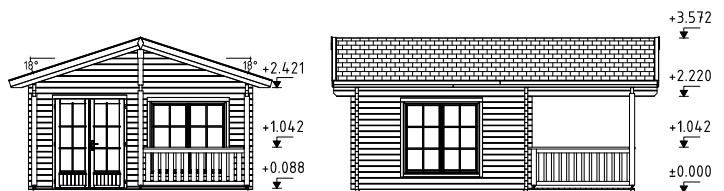

OPTIONAL

Roofing felt (underlayer): 7 rolls, SBS roofing material: 7 rolls, shingles: 18 packs, roofing nails, additional door and window.

See Optional Products p. 268-285 for details.