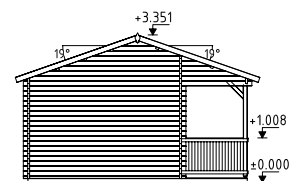

See Optional Products p. 268-285 for details.

Double glazed.

Terrace boards are treated.

44 mm

A: 239 cm
B: 335 cm

Included
19 mm

PALMAKO COTTAGE SANDRA 29,9 m²

ARTICLE NUMBER: 106214