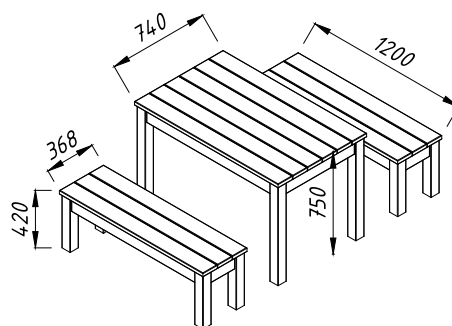

PALMAKO TABLE WITH BENCHES SANNE 12

ARTICLE NUMBER: 100807

28 mm

MODEL SPECIFICATIONS

Measurements:

120x74 cm (table), 120x37 cm (benches)

Height:

75 cm (table), 42 cm (benches)

TREATMENT

100807

green pressure-treated