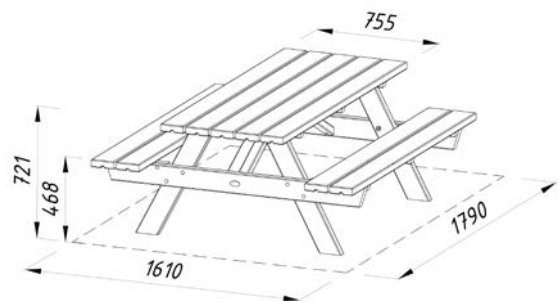

PALMAKO PICNIC-TABLE RUBY 18

ARTICLE NUMBER: 103165

44 mm

MODEL SPECIFICATIONS

Measurements: 179x161 cm

Height: 72 cm

TREATMENT

103165

green pressure-treated