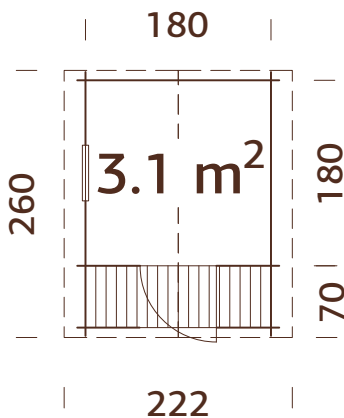

PALMAKO KIDS STINA 3,1 m²

ARTICLE NUMBER: 101766

MODEL SPECIFICATIONS

Log measurements:

196x196(256) cm

Volume: 5,2 m³

Door/window glass:

Acrylglass

Fixed window

measurements: 47x47 cm

Door opening

measurements: 64x131 cm

Roof boards: 16 mm

Roof area: 6,2 m²

Roof gradient: 23,5°

Gross ground area: 3,2 m²

19 mm

A: 149 cm
B: 193 cm

Included
16 mm

OPTIONAL

Roofing felt (underlayer): 1 roll, SBS roofing material: 1 roll, shingles: 3 packs, roofing nails.

See Optional Products p. 268-285 for details.

Safety
Regular
Production
Surveillance

www.tuv.com
ID 0000081777