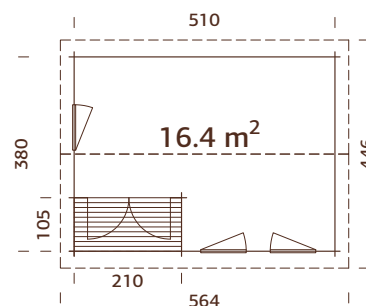

PALMAKO CABIN SUSANNA 16,4 m²

ARTICLE NUMBER: 102469

Double glazed.

Can be built in reverse!

Terrace boards are treated.

MODEL SPECIFICATIONS

Log measurements:

530x400 cm

Volume: 37,2 m³

Terrace: 210x105 cm

Door/window type:

Summer

Door/window glass:

Double glass, 3-9-3 mm

Window opening

measurements: 76x87 cm

Door opening

measurements: 151x186 cm

Door sill: low, covered with stainless steel

Roof boards: 19 mm

Roof area: 26,1 m²

Roof gradient: 18,5°

Gross ground area (terrace included): 19,4 m²

TREATMENT OPTIONS

102470
brown dip

102472
grey dip

102471
clear white dip

44 mm

A: 205 cm
B: 278 cm

Included
19 mm

OPTIONAL

Roofing felt (underlayer): 6 rolls, SBS roofing material: 6 rolls, shingles: 10 packs, roofing nails, rain gutters, additional door and window. See Optional Products p. 268-285 for details.