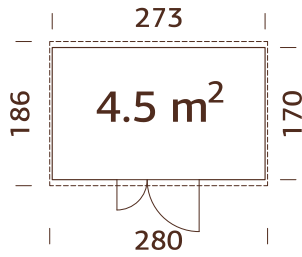

under
2,5m

PALMAKO SHED LEIF 4,5 m²

ARTICLE NUMBER: 101081

Ready-made wall elements.

TREATMENT OPTIONS

101082
brown dip

101084
grey dip

101083
clear white dip

16+32 mm

A: 190 cm
B: 230 cm

Included
16 mm

MODEL SPECIFICATIONS

Wall measurements:

273x170 cm

Volume: 8,8 m³

Door opening

measurements:

102x182 cm

Roof boards: 16 mm

Roof area: 5,2 m²

Roof gradient: 12,0°

Gross ground area: 4,6 m²

OPTIONAL

Roofing felt (underlayer): 1 roll, SBS roofing material: 1 roll, roofing nails.

See Optional Products p. 268-285 for details.