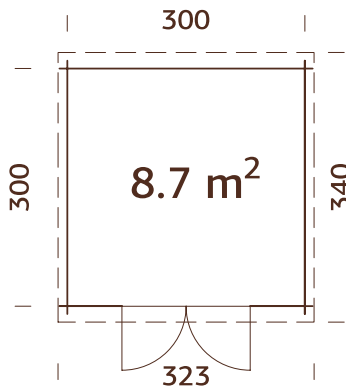

PALMAKO CABIN ELLA 8,7 m²

ARTICLE NUMBER: 101543

under
2,5m

TREATMENT OPTIONS

101544
brown dip

101546
grey dip

101545
clear white dip

28 mm

A: 199 cm
B: 214 cm

NB! Floor is an optional extra! 19 mm

MODEL SPECIFICATIONS

Log measurements:

320x320 cm

Volume: 17,8 m³

Door/window type: Garden

Door glass: Toughened glass, 4 mm

Door opening

measurements: 151x175 cm

Door sill: low, covered with stainless steel

Roof boards: 19 mm

Roof area: 10,8 m²

Roof gradient: 2,2°

Gross ground area: 9,0 m²

OPTIONAL

Floor, roofing felt (underlayer): 3 rolls, SBS roofing material: 3 rolls, roofing nails, EPDM, rain gutters, additional door. See Optional Products p. 268-285 for details.