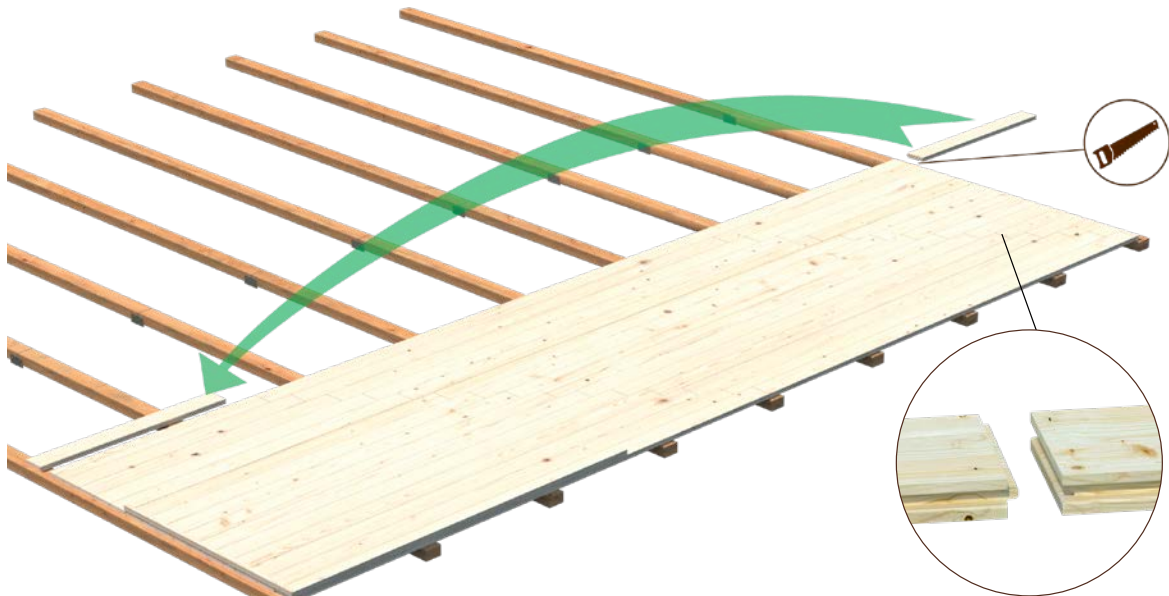

FLOORS

To meet the specific market demands some of our cabins are sold without a floor. Although in majority cases floor can be purchased as an optional extra. As of 2021 Palmako starts to offer unified floor kits in such a cases.

An unified floor kit contains of:

- 19x89x2350 mm double and tenoned needed number of floorboards
- 45x70x3000 mm brown dipped (BNDIP) needed number of foundation beams
- 19x19x2350 mm skirting boards
- 19x19 mm door strip according to the width of the door opening (in two sizes - for a single door and a double door) and the wall thickness.

Due to the different size of cabins and measurements of the floors, please consider below described principle in general in cutting floorboards into the exact measure.

Double end tenoned floor board

House	Art. No.	Floor boards	Additional info
Lotta 7,3 m²	102971	19 mm	
Lotta 10,0 m²	102986	19 mm	
Lotta 13,9 m²	103030	19 mm	
Klara 4,7 m²	102975	19 mm	
Klara 10,4 m²	103011	19 mm	
Klara 17,0 m²*	103062	19 mm	FSC
Valentine 4,7 m²*	109456	19 mm	FSC, pressure-treated
Valentine 6,1 m²*	109522	19 mm	FSC, pressure-treated
Valentine 9,0 m²*	109518	19 mm	FSC, pressure-treated
Valentine 11,0 m²*	109520	19 mm	FSC, pressure-treated
Britta 14,6 m²	103038	19 mm	
Britta 17,5 m²	103050	19 mm	
Britta 19,7 m²	103066	19 mm	
Britta 22,3 m²	103070	19 mm	
Lara 6,0 m² / Lara 6,0+5,9 m²	102963	19 mm	
Lara 8,4 m² / Lara 8,4+5,9 m²	103003	19 mm	
Lara 12,7 m²	103046	19 mm	
Ella 6,9 m² / Ella 6,9+8,2 m² / Ella 6,9+10,0 m²	102967	19 mm	
Ella 8,7 m² / Ella 8,7+8,2 m² / Ella 8,7+10,0 m²	102994	19 mm	
Ella 13,1 m² / Ella 13,1+3,9 m²	108279	19 mm