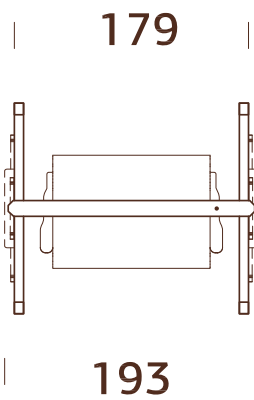

PALMAKO HANGING BENCH SIGRID

ARTICLE NUMBER: 100753

161