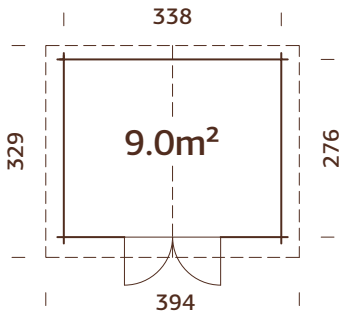

PALMAKO CABIN VALENTINE 9,0 m²

ARTICLE NUMBER: 109458

under
2,5m

TREATMENT

109458
brown pressure-treated

28 mm

A: 194 cm
B: 235 cm

NB! Floor is an optional extra! 19 mm

MODEL SPECIFICATIONS

Log measurements:

358x296 cm

Volume: 18.1 m³

Door/window type: Garden

Door/window glass:

Real glass, 4 mm

Door opening

measurements: 139x175 cm

Door sill: low, covered with stainless steel

Roof boards: 16 mm

Roof area: 12,5 m²

Roof gradient: 13,3°

Gross ground area: 8,8 m²

OPTIONAL

Floor, roofing felt (underlayer): 3 rolls, SBS roofing material: 3 rolls, shingles 6 packs, roofing nails, rain gutters, extension, canopy roof, additional door and window. See Optional Products p. 268-285 for details.