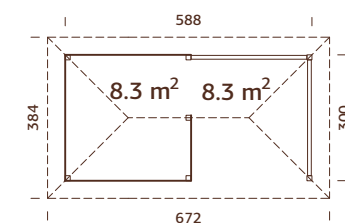

TREATMENT OPTIONS

110198
brown dip

110199
grey dip

110197
clear white dip

28 mm

A: 210 cm

B: 323 cm

NB! Floor is an optional extra! 28 mm

OPTIONAL

Floor (outdoor/as terrace), floor (indoor), roofing felt (underlayer): 9 rolls, shingles: 15 packs, roofing nails, rain gutters, additional door and window. See Optional Products p. 180-181 for details.