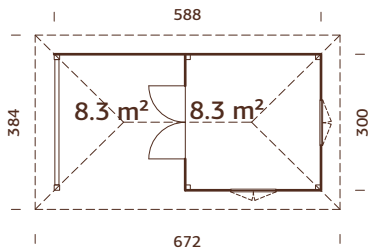

PALMAKO CONNECT BIANCA SET 8 16,6 m²

ARTICLE NUMBER: 110220

NEW!

TREATMENT OPTIONS

110222
brown dip

110223
grey dip

110221
clear white dip

28 mm

A: 210 cm
B: 323 cm

NB! Floor is an optional extra! 28 mm

Item	Pcs
Square roof (109392)	1
Extra roof (109374)	1
Apex (109410)	1
Full wall (109375)	5
Fence (109378)	1
Double window (109548)	2
Double door (103530)	1

MODEL SPECIFICATIONS See page 169.

OPTIONAL

Floor (outdoor/as terrace), floor (indoor), roofing felt (underlayer): 9 rolls, shingles: 15 packs, roofing nails, rain gutters, additional door and window. See Optional Products p. 180-181 for details.