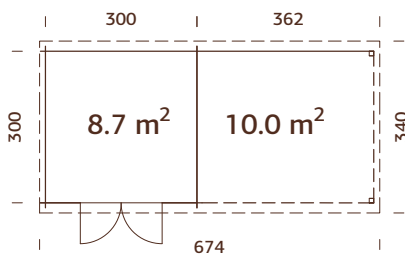

PALMAKO CABIN ELLA 8,7+10,0 m²

under 2,5m

ARTICLE NUMBER: 101623

Can be built in reverse!