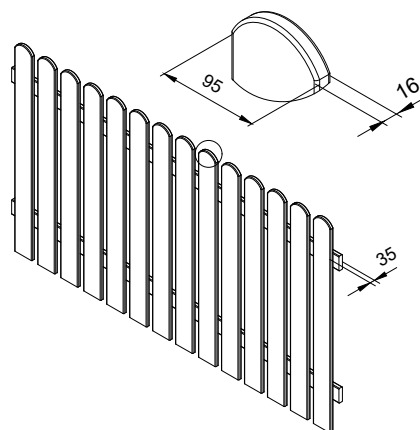

PALMAKO FENCE ELEMENT KELDA 10

ARTICLE NUMBER: 100543

MODEL SPECIFICATIONS

Element measurements,
width x height: 1800x1000 mm
Depth: 35 mm
Palisade profile: 16x95 mm