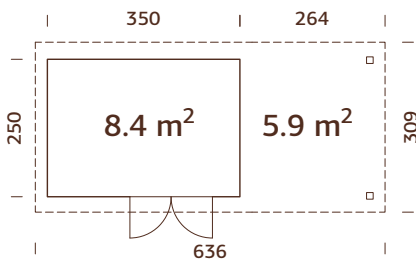

PALMAKO CABIN LARA 8,4+5,9 m²

ARTICLE NUMBER: 101603

under
2,5m

Can be built in reverse!
Modern corner connection.
Matt door glass.

28 mm

A: 197 cm
B: 221 cm

NB! Floor is an optional extra! 19 mm

MODEL SPECIFICATIONS

Wall measurements:

587x250 cm

Volume: 18,0+12,4 m³

Door/window type: Garden

Door/window glass:

Real glass, 4 mm

Door opening

measurements: 140x180 cm

Door sill: low, covered with stainless steel

Roof boards: 16 mm

Roof area: 18,1 m²

Roof gradient: 1,0°

Gross ground area: 14,7 m²

OPTIONAL

Floor, roofing felt (underlayer): 5 rolls, SBS roofing material: 5 rolls, roofing nails, EPDM, rain gutters, canopy roof, additional door and window. See Optional Products p. 268-285 for details.