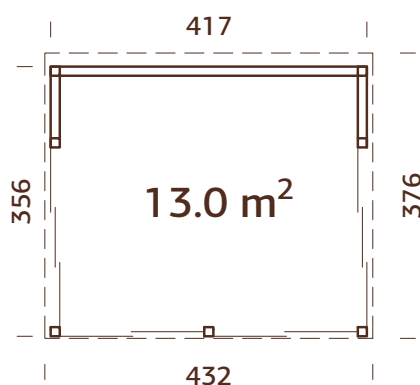

MODEL SPECIFICATIONS

Wall measurements: 417x356 cm

Volume: 32,6 m³

Door: Sliding door set

Door glass: Toughened glass, 5 mm

Fixed window measurements:
90x42 cm

Window glass: Double toughened glass, 4-9-4 mm

Roof: Polycarbonate

Roof area: 17,2 m²

Roof gradient: 8,9°

Gross ground area: 14,8 m²

Sliding door set and polycarbonate roof included.

NB! Terrace not included.

Trendy look! Fine-sawn cladding.

TREATMENT OPTIONS

natural, untreated wood

brown dip

grey dip

clear white dip

white primer

	natural, untreated wood	brown dip	grey dip	clear white dip	white primer
Nova 13,0 m² kit	108589	108590	108591	108592	109021
Nova 13,0 m²	108593	108594	108595	108596	109022

18+70 mm

A: 225 cm
B: 282 cm

-