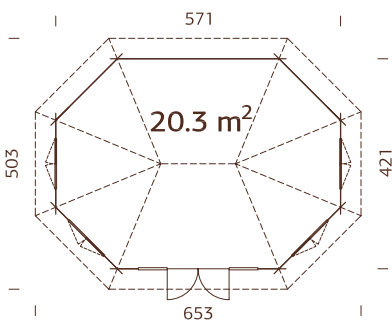

PALMAKO PAVILION HANNA 20,3 m²

ARTICLE NUMBER: 106189

Double glazed.

Ready-made roof elements.

TREATMENT OPTIONS

MODEL SPECIFICATIONS

Diameter: 421/571 cm

Volume: 53,5 m³

Door/window type:

Garden+

Window glass: Double glass,
3-6-3 mm

Door glass: Double
toughened glass, 4-6-4 mm

**Window opening
measurements:** 90x134 cm

**Door opening
measurements:** 120x183 cm

Door sill: low,
covered with stainless steel

Roof boards: 16 mm

Roof area: 32,6 m²

Roof gradient: 32,0°

Gross ground area: 21,0 m²

OPTIONAL

Shingles: 16 packs, roofing nails, additional door and window.
See Optional Products p. 268-285 for details.