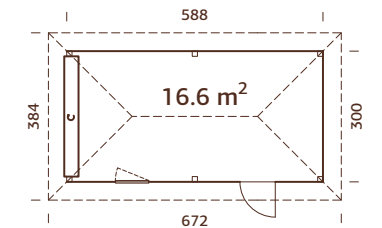

MODEL SPECIFICATIONS See page 169.

TREATMENT OPTIONS

110238
brown dip

110239
grey dip

110237
clear white dip

28 mm

A: 210 cm
B: 323 cm

NB! Floor is an optional extra! 28 mm