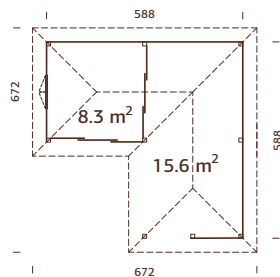

Can be built in reverse!

OPTIONAL

Floor (outdoor/as terrace), floor (indoor), roofing felt (underlayer): 11 rolls, shingles: 18 packs, roofing nails,, additional door and window. See Optional Products p. 180-181 for details.

PALMAKO CONNECT BIANCA SET 4 24,9 m²

ARTICLE NUMBER: 110303

NEW!

Item	Pcs
L-type roof (109381)	1
Full wall (109375)	4
Sliding door (110083)	4