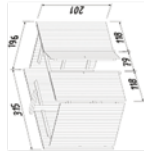

OPTIONAL PRODUCTS

SEE OPTIONAL PRODUCTS, PAGES 268-285

House	Art. No.	Roofing felt, rolls	SBS roofing material, rolls	Shingles¹, packs	Roofing nails, 1 kg	EPDM²	Rain gutters	Anchor, adjustable post leg	Carport arch, laminated wood	Extension
Robert 11,7 m²	101013	107210 5 rolls	107214 5 rolls	8 packs	107930	106608	106632	106608	102765	102781
Robert 20,6 m²	101029	107210 9 rolls	107214 9 rolls	14 packs	107930	106608	106632	106608	102765	102781
Karl 11,7 m²	101021	107210 6 rolls	107214 6 rolls		107930	107172	106627	106608	102765	102781
Karl 23,1 m²	101025	107210 6 rolls	107214 6 rolls		107930	107168	106627	106608	102765	102781
Karl 20,6 m²	101033	107210 7 rolls	107214 7 rolls		107930	107174	106628	106608	102765	102781
Karl 40,6 m²	101037	107210 8 rolls	107214 8 rolls		107930	107175	106628	106608	102765	102781

¹ Shingles are available in different colours - 107180 = Black, 107182 = Red, 107183 = Green, 107181 = Brown.

² Includes glue for EPDM installation. Read more about EPDM p. 273.

The article number is indicated to untreated items, for treated items ask our sales team.