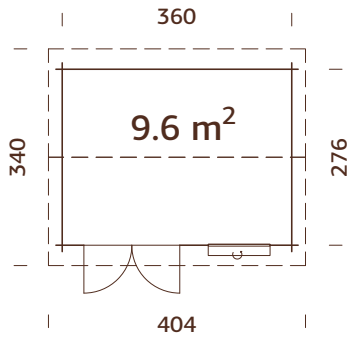

PALMAKO CABIN IRIS 9,6 m²

ARTICLE NUMBER: 101978

Includes door and window bars.