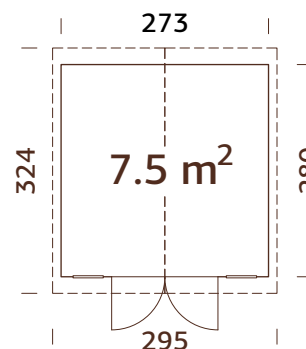

PALMAKO SHED DAN 7,5 m²

ARTICLE NUMBER: 101198

under
2,5m

Ready-made wall elements.

MODEL SPECIFICATIONS

Wall measurements:

273x280 cm

Volume: 15,5 m³

Door/window glass:

Acrylglas

Fixed window, measurements:

44x44 cm

Door opening measurements:

138x182 cm

Roof boards: 16 mm

Roof area: 9,8 m²

Roof gradient: 14,0°

Gross ground area: 7,6 m²

TREATMENT OPTIONS

101199
brown dip

101201
grey dip

101200
clear white dip

16+32 mm

A: 190 cm
B: 220 cm

Included
16 mm

OPTIONAL

Roofing felt (underlayer): 2 rolls, SBS roofing material: 2 rolls, shingles: 4 packs, roofing nails.

See Optional Products p. 268-285 for details.