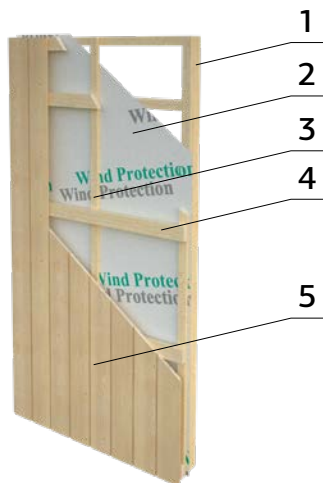

PRE-FABRICATED PALMAKO NORDIC+ HOUSES WITH ELEMENT THICKNESS OF 160 MM

These Scandinavian-style houses are suitable for any garden that lacks strong, weather-resistant buildings where you can be with your family and friends. Feel free to take your time and delve into the following pages of our best choice of modern, pre-fabricated Nordic+ houses.

Ready-made wall elements are covered with wind-protection plastic inside, making these houses extremely weatherproof, especially rain and wind-resistant. It is comfortable to be in a building when it is warm - we have thought about it and given you an opportunity for 95 mm insulation. You can insulate walls, floors and ceilings. For better house ventilation we have added ventilation battens under the cladding. All the houses have double thermo glazing and outwards-opening windows. These models have 40 mm EPS (expanded polystyrene) insulated doors.