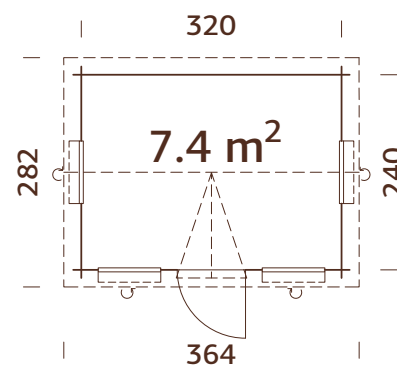

PALMAKO CABIN CLAUDIA 7,4 m²

ARTICLE NUMBER: 101753

under
2,5m

MODEL SPECIFICATIONS

Log measurements:

340x260 cm

Volume: 16,6 m³

Door/window type: Garden

Window glass:

Real glass, 4 mm

Door glass: Toughened glass, 4 mm

Window opening

measurements: 66x111 cm

Door opening

measurements: 73x181 cm

Door sill: low, covered with stainless steel

Roof boards: 19 mm

Roof area: 11,4 m²

Roof gradient: 18,5°

Gross ground area: 7,7 m²

TREATMENT OPTIONS

101754
brown dip

28 mm

101756
grey dip

A: 205 cm
B: 249 cm

101755
clear white dip

Included
19 mm

OPTIONAL

Roofing felt (underlayer): 2 rolls, SBS roofing material: 2 rolls, shingles: 6 packs, roofing nails, rain gutters, extension, canopy roof, additional door and window. See Optional Products p. 268-285 for details.