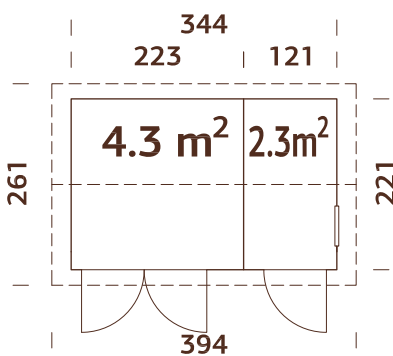

PALMAKO SHED OLAF 6,6 m²

ARTICLE NUMBER: 101229

under
2,5m

Ready-made wall elements with
wind protection plastic!
Trendy look! Fine-sawn cladding.

18+70 mm

A: 209 cm
B: 247 cm

Included
19 mm

MODEL SPECIFICATIONS

Wall measurements:

344x221 cm

Volume: 14,8 m³

Door/window type: Summer

Door/window glass:

Real glass, 4 mm

Fixed window,

measurements: 51x55 cm

Door opening

measurements:

78x181 cm, 138x181 cm

Door sill: hard wood

Roof boards: 19 mm

Roof area: 10,3 m²

Roof gradient: 15,0°

Gross ground area: 7,6 m²

OPTIONAL

Roofing felt (underlayer): 2 rolls, SBS roofing material: 2 rolls, shingles: 5 packs, roofing nails, rain gutters, additional door. See Optional Products p. 268-285 for details.