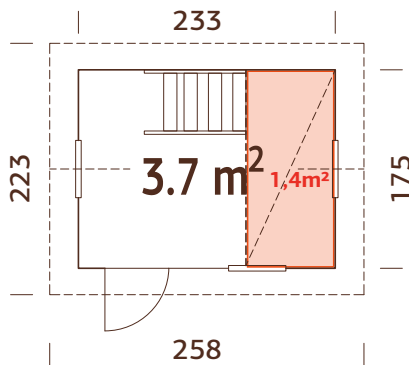

PALMAKO KIDS GRETE 3,7 m²

ARTICLE NUMBER: 101245

Ready-made wall elements.

16+32 mm

A: 170 cm
B: 220 cm

Included
16 mm

MODEL SPECIFICATIONS

Wall measurements:

233x175 cm

Volume: 7,1 m³

Door/window glass:

Acrylglas

Fixed window

measurements: 59x59 cm

Door opening

measurements: 58x130 cm

Roof boards: 16 mm

Roof area: 7,1 m²

Roof gradient: 30,0°

Gross ground area: 4,1 m²

Ground floor: 3,7 m²

First floor: 1,4 m²

OPTIONAL

Roofing felt (underlayer): 1 roll, SBS roofing material: 1 roll, shingles: 3 packs, roofing nails.

See Optional Products p. 268-285 for details.

Safety
Regular
Production
Surveillance

www.tuv.com
ID 0000075540