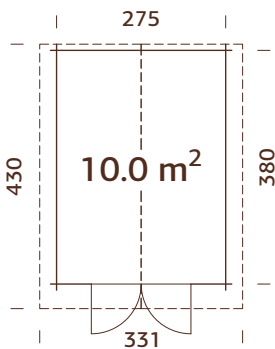

PALMAKO CABIN LOTTA 10,0 m²

ARTICLE NUMBER: 101646

under
2,5m

TREATMENT OPTIONS

101647
brown dip

101649
grey dip

101648
clear white dip

34 mm

A: 194 cm
B: 247 cm

NB! Floor is an optional extra! 19 mm

MODEL SPECIFICATIONS

Log measurements:

295x400 cm

Volume: 22,0 m³

Door/window type:

Garden

Door/window glass:

Real glass, 4 mm

Door opening

measurements: 151x175 cm

Door sill: wooden

Roof boards: 16 mm

Roof area: 15,1 m²

Roof gradient: 20,7°

Gross ground area: 10,5 m²

OPTIONAL

Floor, roofing felt (underlayer): 3 rolls, SBS roofing material: 3 rolls, shingles: 6 packs, roofing nails, rain gutters, canopy roof, additional door. See Optional Products p. 268-285 for details.