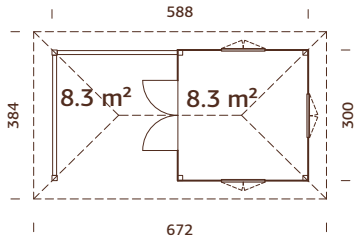

PALMAKO CONNECT BIANCA SET 7 16,6 m²

ARTICLE NUMBER: 110216

NEW!

TREATMENT OPTIONS

110218
brown dip

110219
grey dip

110217
clear white dip

28 mm

A: 210 cm
B: 323 cm

NB! Floor is an optional extra! 28 mm

Item	Pcs
Square roof (109392)	1
Extra roof (109374)	1
Apex (109410)	1
Full wall (109375)	4
Fence (109378)	2
Double window (109548)	3
Double door (103530)	1

MODEL SPECIFICATIONS See page 169.

OPTIONAL

Floor (outdoor/as terrace), floor (indoor), roofing felt (underlayer): 9 rolls, shingles: 15 packs, roofing nails, rain gutters, additional door and window. See Optional Products p. 180-181 for details.