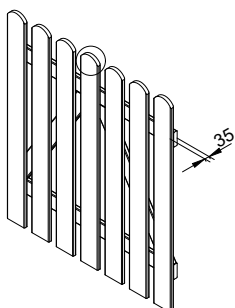

TREATMENT OPTIONS

107907

primer + white painted 2 layers (RAL 9016)

OPTIONAL

Fence gate hardware kit. See Optional Products p. 268-285 for details.