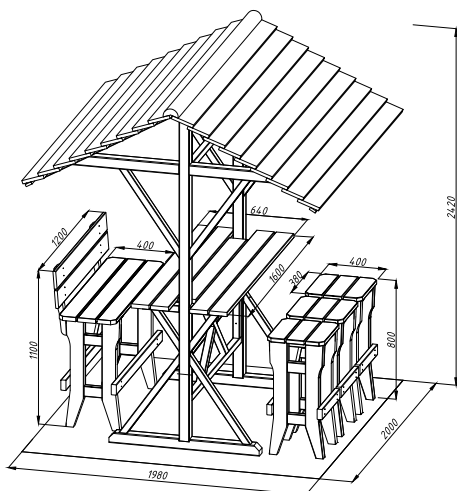

PALMAKO GARDEN FURNITURE SET LEO

ARTICLE NUMBER: 109524

Set consist of: table with roof, bench and three stools.

28 mm

TREATMENT

109524

brown pressure-treated

MODEL SPECIFICATIONS

Measurements: 198x200 cm

Height: 242 cm