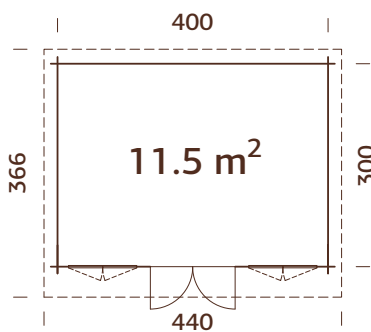

PALMAKO CABIN LISA 11,5 m²

ARTICLE NUMBER: 102281

under
2,5m

Includes door and window bars.