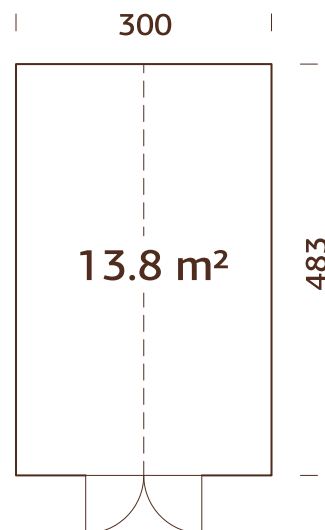

MODEL SPECIFICATIONS

Wall measurements: 300x483 cm

Volume: 32,7 m³

Glass: Toughened, 4 mm

Roof area: 19,1 m²

Roof gradient: 39,0°

Gross ground area: 14,5 m²

TREATMENT

109532

grey pressure-treated

44x95 mm

A: 159 cm

B: 288 cm

mm