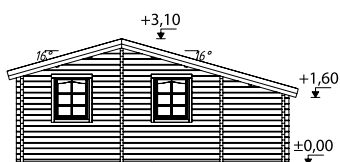

See Optional Products p. 268-285 for details.

Double glazed.

Strong purlins from laminated wood.

70 mm

A: 230 cm
B: 310 cm

Included
28 mm

PALMAKO COTTAGE EMILY 40,1+5,2 m²

ARTICLE NUMBER: 106566