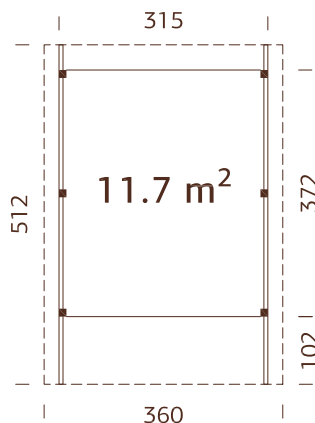

PALMAKO CARPORT KARL 11,7 m²

ARTICLE NUMBER: 101021

under
2,5m

Strong posts from laminated wood.

MODEL SPECIFICATIONS

Measurements: 360x512 cm
Volume: 39,6 m³
Roof boards: 19 mm

Roof area: 18,0 m²
Roof gradient: 1,1°
Gross ground area: 11,7 m²

OPTIONAL

Roofing felt (underlayer): 6 rolls, SBS roofing material: 6 rolls, roofing nails, EPDM, rain gutters, anchors, arch from laminated wood. See Optional Products p. 268-285 for details.

TREATMENT OPTIONS

101022 brown dip	101024 grey dip	101023 clear white dip	108957 white primer
120x120 mm	A: 215 cm B: 232 cm	-