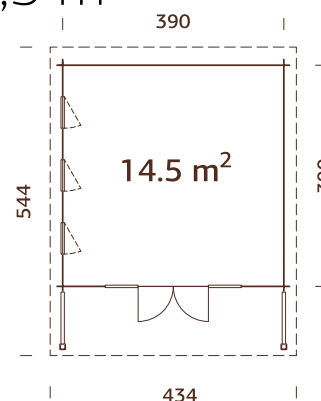

PALMAKO CABIN CAROLINE 14,5 m²

ARTICLE NUMBER: 108981

Double glazed.

MODEL SPECIFICATIONS

Log measurements:

410x410 cm

Volume: 32,5 m³

Door/window type: Garden+

Window glass: Double toughened glass, 4-9-4 mm

Door glass: Double toughened glass, 4-6-4 mm

Window opening measurements: 44x157 cm

Door opening measurements: 120x183 cm

Door sill: low, covered with stainless steel

Roof boards: 19 mm

Roof area: 23,2 m²

Roof gradient: 2,4°

Gross ground area: 15,2 m²

TREATMENT OPTIONS

108983
brown dip

108984
grey dip

108982
clear white dip

44 mm

A: 228 cm
B: 257 cm

Included
19 mm

OPTIONAL

Roofing felt (underlayer): 4 rolls, SBS roofing material: 4 rolls, roofing nails, EPDM, rain gutters, additional door and window. See Optional Products p. 268-285 for details.