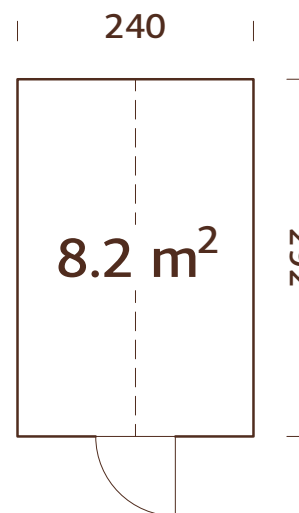

MODEL SPECIFICATIONS

Wall measurements: 240x363 cm

Volume: 19,4 m³

Glass: Toughened, 4 mm

Roof area: 12,5 m²

Roof gradient: 45°

Gross ground area: 8,7 m²

TREATMENT

108999

grey pressure-treated

44x95 mm

A: 159 cm
B: 286 cm