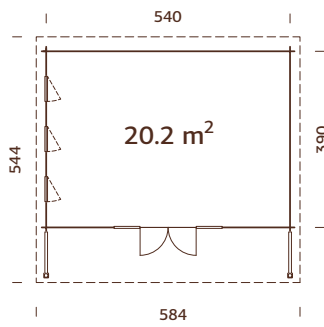

PALMAKO CABIN CAROLINE 20,2 m²

ARTICLE NUMBER: 109490