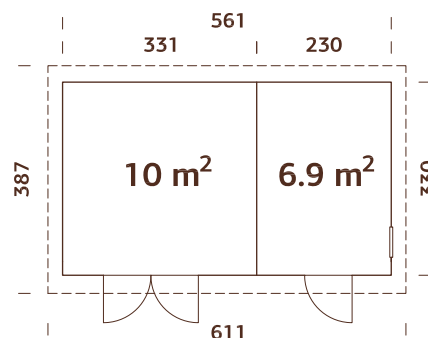

PALMAKO SHED KALLE 16,9 m²

ARTICLE NUMBER: 101056

MODEL SPECIFICATIONS

Wall measurements:

561x330 cm

Volume: 41,5 m³

Door/window type: Summer

Door/window glass:

Real glass, 4 mm

Fixed window, measurements:

51x55 cm

Door opening

measurements:

78x181 cm, 138x181 cm

Door sill: hard wood

Roof boards: 19 mm

Roof area: 23,4 m²

Roof gradient: 4,4°

Gross ground area: 18,5 m²

Ready-made wall elements with wind protection plastic!

Trendy look! Fine-sawn cladding.

18+70 mm

**A: 210 cm
B: 259 cm**

**Included
19 mm**

OPTIONAL

Roofing felt (underlayer): 5 rolls, SBS roofing material: 5 rolls, roofing nails, rain gutters, additional door. See Optional Products p. 268-285 for details.