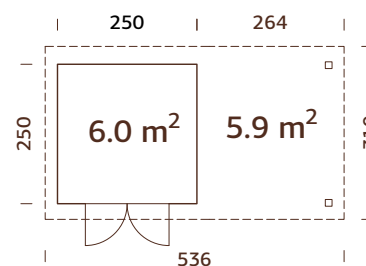

PALMAKO CABIN LARA 6,0+5,9 m²

ARTICLE NUMBER: 101587

under
2,5m

MODEL SPECIFICATIONS

Wall measurements:

487x250 cm

Volume: 12,8+12,4 m³

Door/window type: Garden

Door/window glass:

Real glass, 4 mm

Door opening

measurements: 140x180 cm

Door sill: low, covered with

stainless steel

Roof boards: 16 mm

Roof area: 15,2 m²

Roof gradient: 1,0°

Gross ground area: 12,2 m²

Can be built in reverse!
Modern corner connection.
Matt door glass.

OPTIONAL

Floor, roofing felt (underlayer): 5 rolls, SBS roofing material: 5 rolls, roofing nails, EPDM, rain gutters, canopy roof, additional door and window. See Optional Products p. 268-285 for details.

28 mm

A: 197 cm
B: 221 cm

NB! Floor is an optional extra! 19 mm