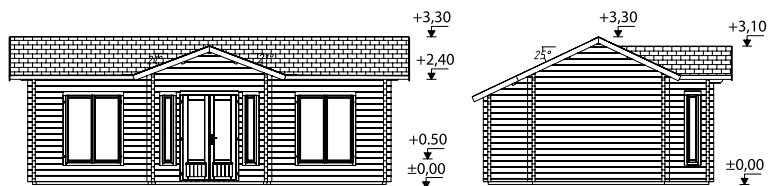

OPTIONAL

Roofing felt (underlayer): 7 rolls, SBS roofing material: 7 rolls, shingles: 18 packs, roofing nails, additional door and window.

See Optional Products p. 268-285 for details.

Double glazed.

70 mm

A: 257 cm
B: 330 cm

Included
28 mm