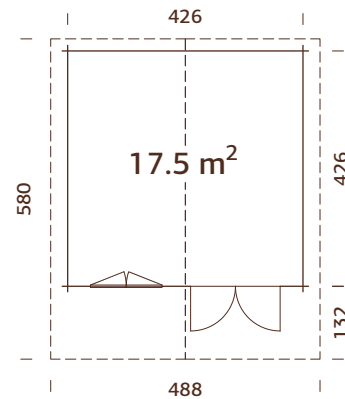

PALMAKO CABIN BRITTA 17,5 m²

ARTICLE NUMBER: 102252

MODEL SPECIFICATIONS

Log measurements:

446x446 cm

Volume: 41,4 m³

Door/window type: Garden

Door/window glass:

Real glass, 4 mm

Window opening

measurements: 119x89 cm

Door opening

measurements: 151x186 cm

Door sill: low, covered with stainless steel

Roof boards: 19 mm

Roof area: 29,3 m²

Roof gradient: 16,5°

Gross ground area: 18,1 m²

TREATMENT OPTIONS

102253
brown dip

40 mm

102255
grey dip

A: 205 cm
B: 270 cm

102254
clear white dip

NB! Floor is an optional extra! 19 mm

OPTIONAL

Floor, roofing felt (underlayer): 7 rolls, SBS roofing material: 7 rolls, shingles: 11 packs, roofing nails, rain gutters, extension, canopy roof, additional door and window.

See Optional Products p. 268-285 for details.