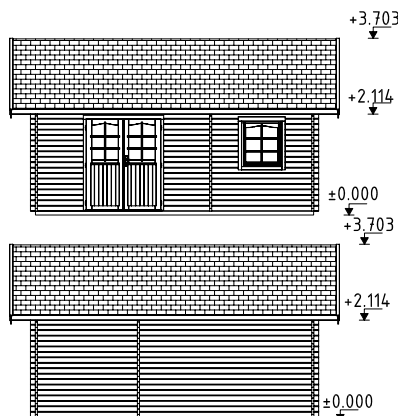

A: 239 cm
B: 370 cm

Included
19 mm

WE PRODUCE COTTAGES OF YOUR DREAMS

We offer houses with wall thicknesses of 44 mm and 70 mm solid timber, as well as 88 mm, 114 mm and 134 mm laminated timber.

This catalogue includes only some of the models and ideas available for weekend houses – with the help of our architects and bespoke design service we are also able to offer buildings made to your own specific design and requirements.