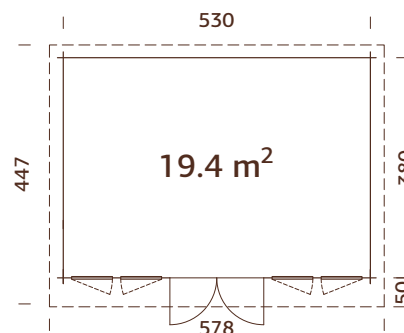

PALMAKO CABIN LISA 19,4 m²

ARTICLE NUMBER: 101749

under
2,5m

Double glazed.

Includes door
and window bars.

MODEL SPECIFICATIONS

Log measurements:

550x400 cm

Volume: 41,9 m³

Door/window type: Garden+

Window glass:

Double glass, 3-6-3 mm

Door glass: Double

toughened glass, 4-6-4 mm

Window opening

measurements: 60x111 cm

Door opening

measurements: 151x175 cm

Door sill: low,

covered with stainless steel

Roof boards: 19 mm

Roof area: 25,4 m²

Roof gradient: 5,2°

Gross ground area: 20,1 m²

TREATMENT OPTIONS

101750
brown dip

101752
grey dip

101751
clear white dip

44 mm

A: 200 cm
B: 234 cm

Included
19 mm

OPTIONAL

Roofing felt (underlayer): 6 rolls, SBS roofing material: 6 rolls, roofing nails, EPDM, rain gutters, extension, canopy roof, additional door and window. See Optional Products p. 268-285 for details.