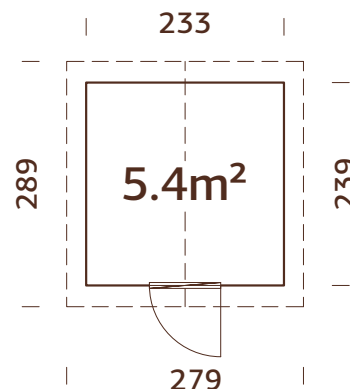

PALMAKO SHED LUCAS 5,4 m²

ARTICLE NUMBER: 108617

under
2,5m

MODEL SPECIFICATIONS

Wall measurements:

233x239 cm

Volume: 11,5 m³

Door/window type: Summer

Door/window glass:

Real glass, 4 mm

Door opening

measurements: 78x181 cm

Roof boards: 16 mm

Roof area: 11,9 m²

Roof gradient: 21,0°

Gross ground area: 5,6 m²

Ready-made wall elements.

OPTIONAL

Roofing felt (underlayer): 2 rolls, SBS roofing material: 2 rolls, shingles: 5 packs, roofing nails, rain gutters, additional door. See Optional Products p. 268-285 for details.

16+32 mm

A: 188 cm
B: 238 cm

Included
16 mm