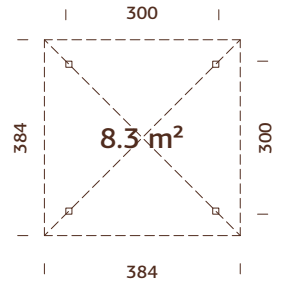

PALMAKO CONNECT BIANCA 8,3 m²
ARTICLE NUMBER: 109392