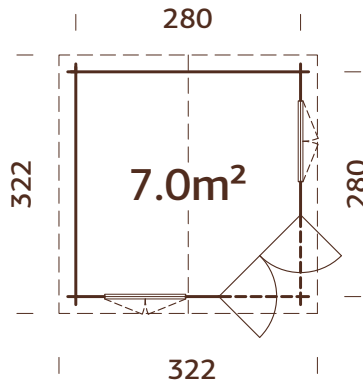

under
2,5m*

PALMAKO PAVILION MELANIE 7,0 m²

ARTICLE NUMBER: 103708

*Also available under 2,5 m,
ask for Art. No.: 103712

TREATMENT OPTIONS

MODEL SPECIFICATIONS

Log measurements:

300x300 cm

Volume: 17,4 m³

Door/window type:

Garden

Window glass:

Real glass, 4 mm

Door glass:

Toughened glass, 4 mm

Window opening

measurements: 90x144 cm

Door opening

measurements:

134x175 cm

Door sill: low,
covered with stainless steel

Roof boards: 16 mm

Roof area: 11,9 m²

Roof gradient: 25,0°

Gross ground area: 7,8 m²

OPTIONAL

Shingles: 6 packs, roofing nails,
additional door and window.
See Optional Products p. 268-285
for details.