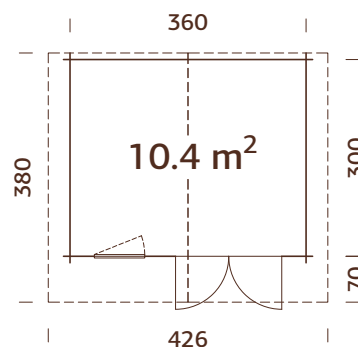

PALMAKO CABIN EMMA 10,4 m²

ARTICLE NUMBER: 102033

MODEL SPECIFICATIONS

Log measurements:

380x320 cm

Volume: 23,9 m³

Door/window type: Garden

Door/window glass:

Real glass, 4 mm

Window opening

measurements: 66x89 cm

Door opening

measurements: 151x175 cm

Door sill: low, covered with stainless steel

Roof boards: 19 mm

Roof area: 16,8 m²

Roof gradient: 16,2°

Gross ground area: 10,8 m²

OPTIONAL

Roofing felt (underlayer): 3 rolls, SBS roofing material: 3 rolls, shingles: 7 packs, roofing nails, rain gutters, extension, canopy roof, additional door and window.

See Optional Products p. 268-285 for details.

TREATMENT OPTIONS

102034
brown dip

34 mm

102036
grey dip

A: 205 cm
B: 257 cm

102035
clear white dip

Included
19 mm