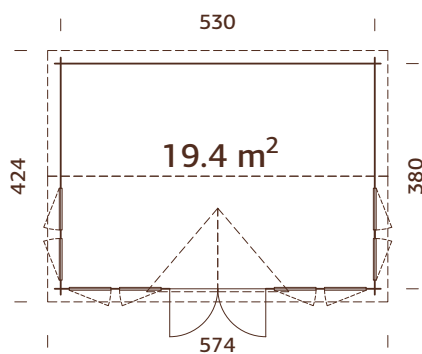

PALMAKO CABIN CLAUDIA 19,4 m²

ARTICLE NUMBER: 102387

Double glazed.