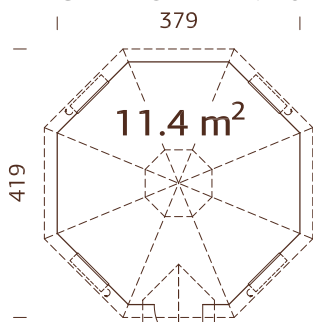

PALMAKO GRILL KOTA EVA 11,4 m²

ARTICLE NUMBER: 104596