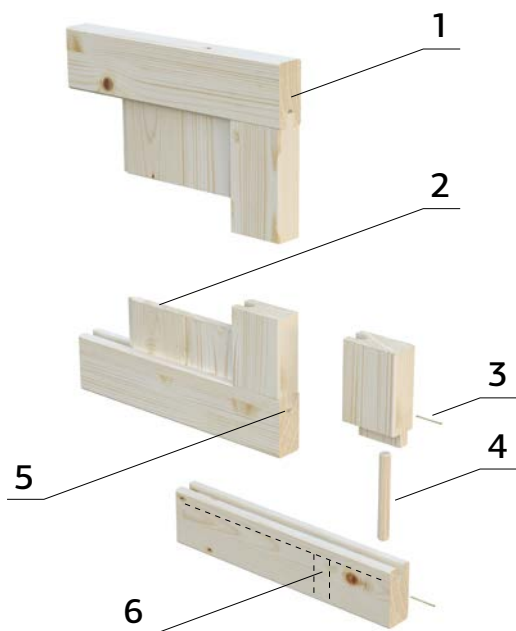

1. Frame profile 33x57 mm
2. Board profile 12x95 mm
3. Brad nails
4. Dowel 10x130 mm
5. Water channel
6. Drainage hole to let out any built up moisture or water

All our fence panels can be easily assembled. If you look at the visual of assembling a fence panel below, you will see which products you need and how to assemble them together.

See Optional Products on p. 247 for details.