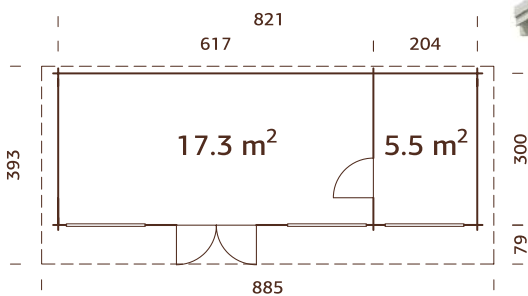

ARTICLE NUMBER: 106381

Double glazed.

MODEL SPECIFICATIONS

Log measurements:

840x320 cm

Volume: 59,2 m³

Door/window type: Summer

Door/window glass: Double toughened glass, 4-9-4 mm