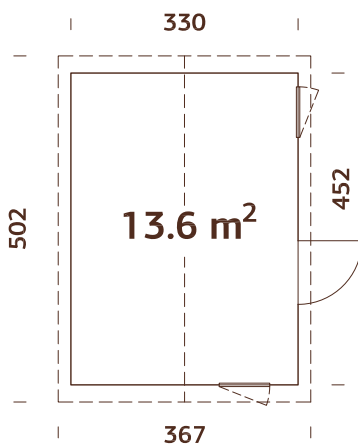

PALMAKO NORDIC HOUSE HEDWIG 13,6 m²

ARTICLE NUMBER: 101163

Door and window elements are interchangeable. Double glazed.

Ready-made wall elements

with wind protection plastic!

Trendy look! Fine-sawn cladding.

18+70 mm

A: 203 cm
B: 297 cm

Included
19 mm

MODEL SPECIFICATIONS

Wall measurements:

330x452 cm

Volume: 35,2 m³

Door/window type: Summer

Door/window glass:

Double glass, 3-9-3 mm

Window opening

measurements:

57x86 cm

Door opening

measurements: 78x191 cm

Door sill: hard wood

Roof boards: 19 mm

Roof area: 19,5 m²

Roof gradient: 20,0°

Gross ground area: 14,9 m²

OPTIONAL

Roofing felt (underlayer): 5 rolls, SBS roofing material: 5 rolls, shingles: 8 packs, roofing nails, rain gutters, additional door and window. See Optional Products p. 268-285 for details.