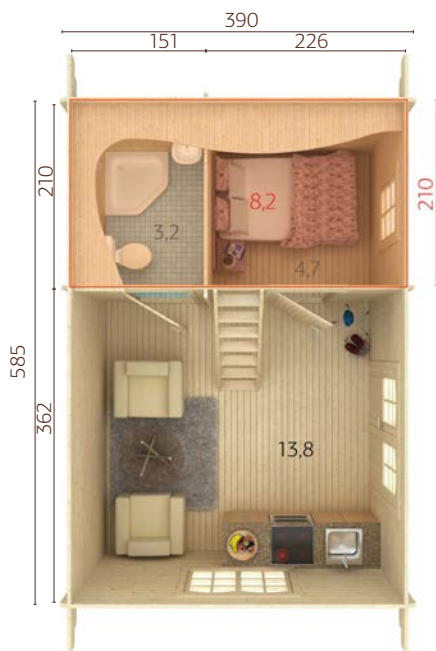

See Optional Products p. 268-285 for details.

Double glazed.

Terrace boards are treated.

44 mm

A: 239 cm
B: 335 cm

Included
19 mm

PALMAKO COTTAGE SANDRA 29,9 m²

ARTICLE NUMBER: 106214