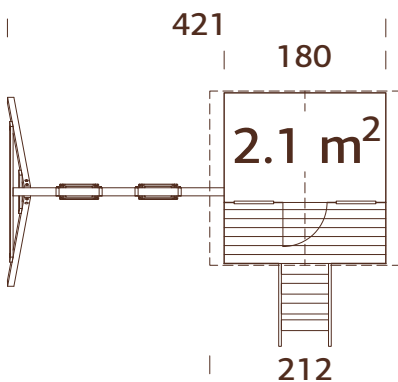

PALMAKO TOBY SET

ARTICLE NUMBER: 109507

MODEL SPECIFICATIONS

Wall measurements:

180x122(190) cm

Volume: 3,0 m³

Window glass: Acrylglass

Fixed window

measurements: 38x44 cm

Door opening

measurements: 51x115 cm

Roof boards: 16 mm

Roof area: 4,6 m²

Roof gradient: 29,0°

Gross ground area: 2,2 m²

Ready-made wall elements.

NB! Slide is an optional extra!

16+28 mm

A: 117 cm
B: 169/287 cm

Included
16 mm

OPTIONAL

Anchors x6, roofing felt (underlayer): 1 roll, SBS roofing material: 1 roll, shingles: 2 packs, roofing nails, slide.

See Optional Products p. 268-285 for details.

Safety
Regular
Production
Surveillance

www.tuv.com
ID 0000081777