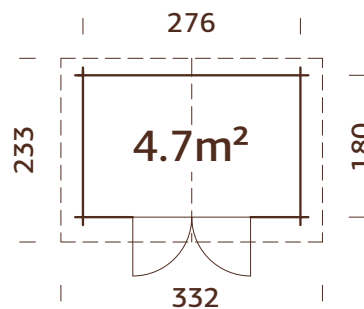

PALMAKO CABIN VALENTINE 4,7 m²

ARTICLE NUMBER: 109452

under 2,5m

MODEL SPECIFICATIONS

Log measurements:

296x200 cm

Volume: 10,1 m³

Door/window type: Garden

Door/window glass:

Real glass, 4 mm

Door opening

measurements: 139x175 cm

Door sill: low, covered with stainless steel

Roof boards: 16 mm

Roof area: 7.9 m²

Roof gradient: 16,2°

Gross ground area: 5.0 m²

TREATMENT

109452
brown pressure-treated

28 mm

A: 194 cm
B: 236 cm

NB! Floor is an optional extra! 19 mm

OPTIONAL

Floor, roofing felt (underlayer): 2 rolls, SBS roofing material: 2 rolls, shingles 4 packs, roofing nails, rain gutters, canopy roof, additional door and window. See Optional Products p. 268-285 for details.