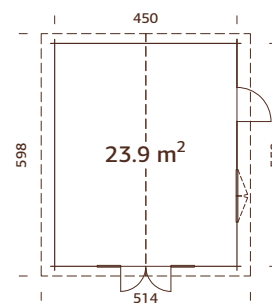

PALMAKO CABIN IRENE 23,9 m²

ARTICLE NUMBER: 102367

Double glazed.
Strong purlins from laminated wood.

MODEL SPECIFICATIONS

Log measurements:

470x570 cm

Volume: 59,0 m³

Door/window type: Garden+

Window glass:

Double glass, 3-6-3 mm

Door glass: Double toughened glass, 4-6-4 mm

Window opening measurements: 119x89 cm

Door opening measurements: 73x175 cm, 114x186 cm

Door sill: low, covered with stainless steel

Roof boards: 19 mm

Roof area: 31,7 m²

Roof gradient: 15,9°

Gross ground area: 24,8 m²

OPTIONAL

Roofing felt (underlayer): 7 rolls, SBS roofing material: 7 rolls, shingles: 12 packs, roofing nails, rain gutters, extension, canopy roof, additional door and window.

See Optional Products p. 268-285 for details.

TREATMENT OPTIONS

102368
brown dip

44 mm

102370
grey dip

A: 217 cm
B: 287 cm

102369
clear white dip

Included
19 mm