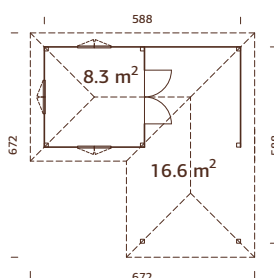

Item	Pcs
L-type roof (109381)	1
Apex (109410)	1
Full wall (109375)	6
Double window (109548)	3
Double door (103530)	1

MODEL SPECIFICATIONS

See page 175.

TREATMENT OPTIONS

110260
brown dip

110261
grey dip

110259
clear white dip

28 mm

A: 210 cm
B: 323 cm

NB! Floor is an optional extra! 28 mm

OPTIONAL

Floor (outdoor/as terrace), floor (indoor), roofing felt (underlayer): 11 rolls, shingles: 18 packs, roofing nails, additional door and window. See Optional Products p. 180-181 for details.