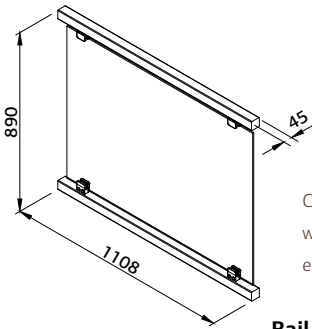

PALMAKO FENCE FOR TERRACE, SIRI 11 GLASS

ARTICLE NUMBER: 107693

Can be combined with Siri 11 wooden elements.

Rail profile: 45x45 mm

Glass: clear toughened glass, 6 mm

TREATMENT

107693

primer + white painted 2 layers (RAL 9016)