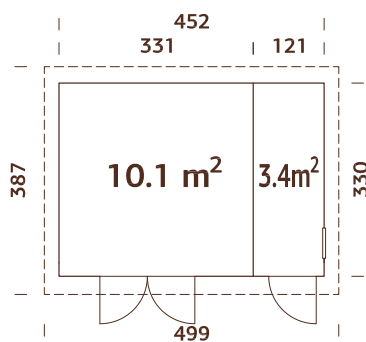

PALMAKO SHED KALLE 13,5 m²

ARTICLE NUMBER: 101232

Ready-made wall elements with
wind protection plastic!
Trendy look! Fine-sawn cladding.

18+70 mm

**A: 209 cm
B: 259 cm**

**Included
19 mm**