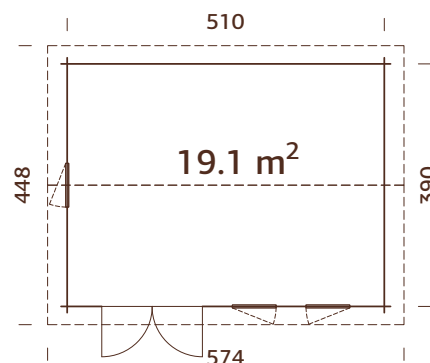

PALMAKO CABIN IRIS 19,1 m²

ARTICLE NUMBER: 102214

Double glazed.
Strong purlins from laminated wood.
Includes door and window bars.

MODEL SPECIFICATIONS

Log measurements:

530x410 cm

Volume: 45,2 m³

Door/window type: Garden+

Window glass:

Double glass, 3-6-3 mm

Door glass: Double

toughened glass, 4-6-4 mm

Window opening

measurements: 60x111 cm

Door opening

measurements: 151x175 cm

Door sill: low, covered with stainless steel

Roof boards: 19 mm

Roof area: 26,2 m²

Roof gradient: 15,1°

Gross ground area: 19,9 m²

TREATMENT OPTIONS

102215
brown dip

44 mm

102217
grey dip

A: 211 cm
B: 262 cm

102216
clear white dip

Included
19 mm

OPTIONAL

Roofing felt (underlayer): 6 rolls, SBS roofing material: 6 rolls, shingles: 11 packs, roofing nails, rain gutters, extension, canopy roof, additional door and window.

See Optional Products p. 268-285 for details.