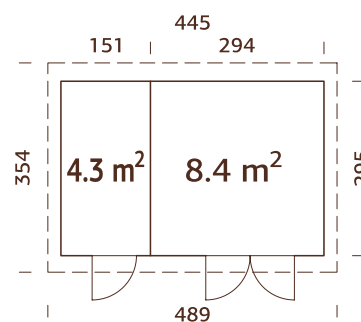

PALMAKO CABIN LARA 12,7 m²

ARTICLE NUMBER: 101329

under
2,5m

MODEL SPECIFICATIONS

Wall measurements:

445x295 cm

Volume: 27,2 m³

Door/window type: Garden

Door/window glass:

Real glass, 4 mm

Door opening

measurements: 73x180 cm,

140x180 cm

Door sill: low, covered with

stainless steel

Roof boards: 16 mm

Roof area: 17,3 m²

Roof gradient: 1,0°

Gross ground area: 13,1 m²

Modern corner connection.
Matt door glass.

OPTIONAL

Floor, roofing felt (underlayer): 3 rolls, SBS roofing material: 3 rolls, roofing nails, EPDM, rain gutters, canopy roof, additional door and window. See Optional Products p. 268-285 for details.

28 mm

A: 197 cm
B: 221 cm

NB! Floor is an optional extra! 19 mm