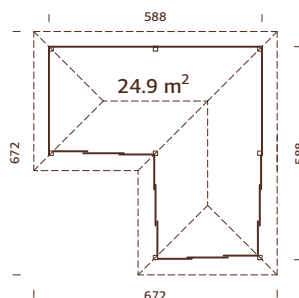

Can be built in reverse!

OPTIONAL

Floor (outdoor/as terrace), floor (indoor), roofing felt (underlayer): 11 rolls, shingles: 18 packs, roofing nails,, additional door and window. See Optional Products p. 180-181 for details.