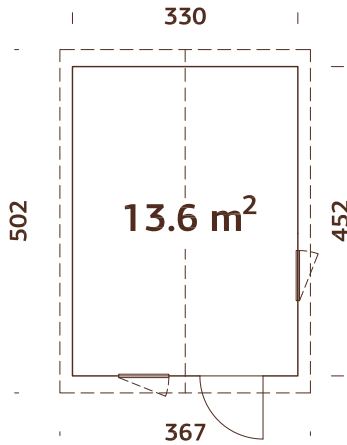

PALMAKO NORDIC HOUSE LY 13,6 m²

ARTICLE NUMBER: 101147

Door and window elements are interchangeable.

Double glazed.

Ready-made wall elements

with wind protection plastic!

Trendy look! Fine-sawn cladding.

18+70 mm

A: 203 cm
B: 297 cm

Included
19 mm

MODEL SPECIFICATIONS

Wall measurements:

330x452 cm

Volume: 35,2 m³

Door/window type: Summer

Door/window glass:

Double glass, 3-9-3 mm

Window opening

measurements:

57x165 cm

Door opening

measurements: 78x191 cm

Door sill: hard wood

Roof boards: 19 mm

Roof area: 19,5 m²

Roof gradient: 20,0°

Gross ground area: 14,9 m²

OPTIONAL

Roofing felt (underlayer): 5 rolls, SBS roofing material: 5 rolls, shingles: 8 packs, roofing nails, rain gutters, additional door and window. See Optional Products p. 268-285 for details.