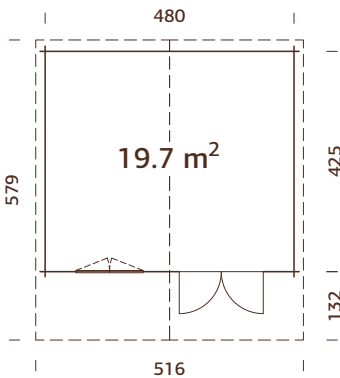

PALMAKO CABIN BRITTA 19,7 m²

ARTICLE NUMBER: 102262

TREATMENT OPTIONS

102263
brown dip

102265
grey dip

102264
clear white dip

40 mm

A: 205 cm
B: 270 cm

NB! Floor is an optional extra! 19 mm

MODEL SPECIFICATIONS

Log measurements:

500x445 cm

Volume: 46,6 m³

Door/window type: Garden

Door/window glass:

Real glass, 4 mm

Window opening

measurements: 119x89 cm

Door opening

measurements: 151x186 cm

Door sill: low,

covered with stainless steel

Roof boards: 19 mm

Roof area: 30,7 m²

Roof gradient: 14,7°

Gross ground area: 20,4 m²

OPTIONAL

Floor, roofing felt (underlayer): 7 rolls, SBS roofing material: 7 rolls, shingles: 12 packs, roofing nails, rain gutters, extension, canopy roof, additional door and window.

See Optional Products p. 268-285 for details.