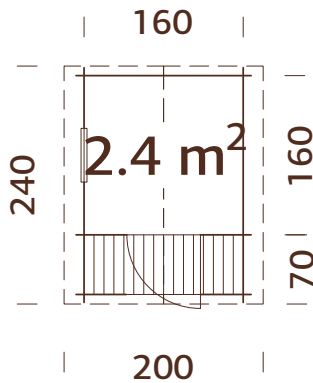

PALMAKO KIDS SAM 2,4 m²

ARTICLE NUMBER: 101761

MODEL SPECIFICATIONS

Log measurements:

176x176(236) cm

Volume: 4,1 m³

Door/window glass:

Acrylglass

Fixed window

measurements: 47x47 cm

Door opening

measurements: 64x131 cm

Roof boards: 16 mm

Roof area: 5,3 m²

Roof gradient: 26,5°

Gross ground area: 2,6 m²

19 mm

A: 149 cm
B: 194 cm

Included
16 mm

OPTIONAL

Roofing felt (underlayer): 1 roll, SBS roofing material: 1 roll, shingles: 3 packs, roofing nails.

See Optional Products p. 268-285 for details.

Safety
Regular
Production
Surveillance

www.tuv.com
ID 000075540