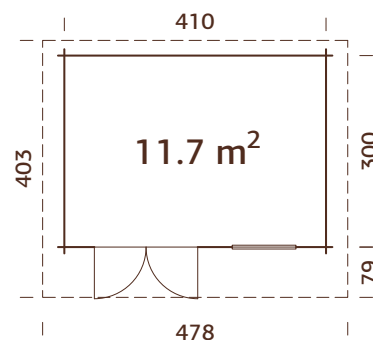

PALMAKO CABIN HEIDI 11,7 m²

ARTICLE NUMBER: 106355

under
2,5m

Double glazed.

MODEL SPECIFICATIONS

Log measurements:

430x320 cm

Volume: 26,7 m³

Door/window type: Summer

Door/window glass: Double toughened glass, 4-9-4 mm

Fixed window,

measurements: 90x168 cm

Door opening

measurements: 151x183 cm

Door sill: low, covered with stainless steel

Roof boards: 19 mm

Roof area: 18,6 m²

Roof gradient: 2,2°

Gross ground area: 12,3 m²

TREATMENT OPTIONS

107283
brown dip

107284
grey dip

107286
clear white dip

44 mm

A: 222 cm
B: 244 cm

Included
19 mm

OPTIONAL

Roofing felt (underlayer): 3 rolls, SBS roofing material: 3 rolls, roofing nails, EPDM, rain gutters, additional door and window. See Optional Products p. 268-285 for details.