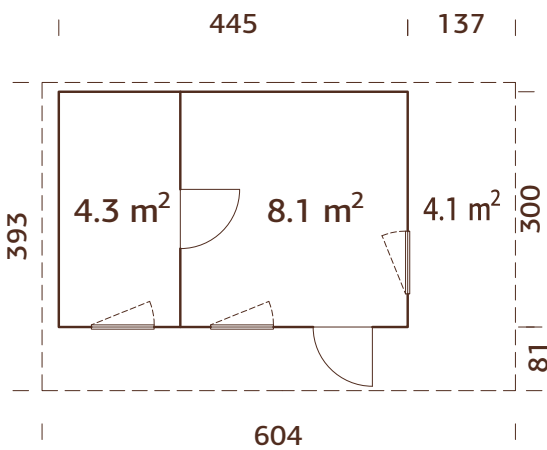

PALMAKO MODERN LOOK HOUSE GRACE

ARTICLE NUMBER: 108588

12,4+4,1 m²

MODEL SPECIFICATIONS

Wall measurements:

445+137x300 cm

Volume: 28,8 m³

Door/window type: Living

Door/window glass: Double toughened glass, 4-18-4 mm

Window opening measurements: 50x150 cm

Door opening measurements:

70x193 cm

Door sill: high quality classy oak-aluminium combined door sill

Roof boards: 19 mm

Roof area: 23,7 m²

Roof gradient: 5,0°

Gross ground area: 13,4+4,1 m²

OPTIONAL

Roofing felt (underlayer): 5 rolls, SBS roofing material: 5 rolls, roofing nails,

EPDM, rain gutters, additional door and window.

See Optional Products p. 268-285 for details.

Glue laminated wall panels.

Strong purlins from laminated wood.

56 mm

A: 215 cm
B: 258 cm

Included
28 mm