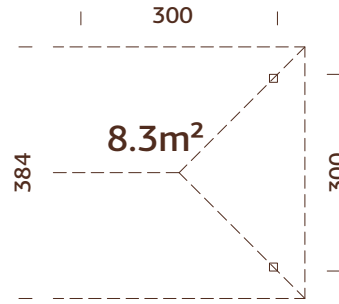

PALMAKO BIANCA EXTRA ROOF WITH TWO POSTS 8,3 m²

ARTICLE NUMBER: 109374

NEW!

Strong posts from laminated wood.

MODEL SPECIFICATIONS

Measurements: 300x300 cm

Gross ground area: 8,6 m²

Roof boards: 19 mm

Roof area: 21,6 m²

Roof gradient: 30,0°

TREATMENT OPTIONS

110159
brown dip

110160
grey dip

110158
clear white dip

120x120 mm

A: 210 cm
B: 319 cm

NB! Floor is an optional extra! 28 mm

OPTIONAL

Floor (outdoor/as terrace), floor (indoor), roofing felt (underlayer): 3 rolls, shingles: 6 packs, roofing nails, rain gutters. See Optional Products p. 268-285 for details.