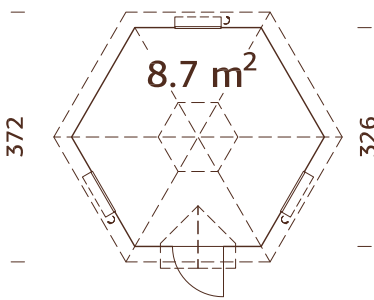

PALMAKO GRILL KOTA EVA 8,7 m²

ARTICLE NUMBER: 104592

Ready-made roof elements.
Option: Grill with table, smoke extraction hood, chimney and chimney cap.

TREATMENT OPTIONS

104593
brown dip

104595
grey dip

104594
clear white dip

44 mm

A: 137 cm
B: 314 cm

Included,
grates 19 mm

MODEL SPECIFICATIONS

- **Diameter:** 326 cm
- **Volume:** 19,0 m³
- **Door/window type:** Garden+
- **Door/window glass:** Double glass, 3-6-3 mm
- **Window opening measurements:** 59x41 cm
- **Door opening measurements:** 65x148 cm
- **Door sill:** covered with stainless steel
- **Roof boards:** 19 mm
- **Roof area:** 18,0 m²
- **Roof gradient:** 45,0°
- **Gross ground area:** 9,2 m²