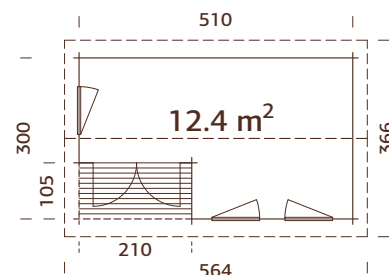

Double glazed.

Strong purlins from laminated wood.

70 mm

A: 216 cm
B: 290 cm

Included
19 mm

PALMAKO CABIN SUSANNA 12,4 m²

ARTICLE NUMBER: 102465

Double glazed.