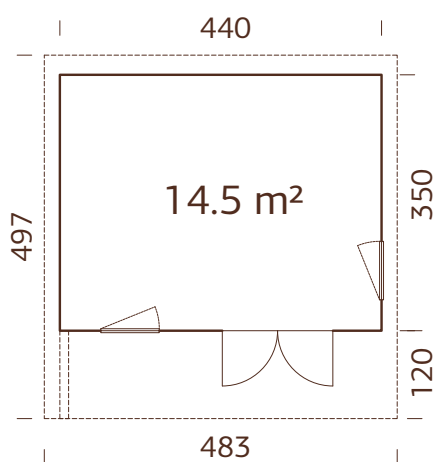

See Optional Products p. 268-285 for details.

Glue laminated wall panels.

Strong purlins from laminated wood.

56 mm

A: 215 cm
B: 258 cm

Included
28 mm

PALMAKO MODERN LOOK HOUSE GRACE 14,5m²

ARTICLE NUMBER: 108922