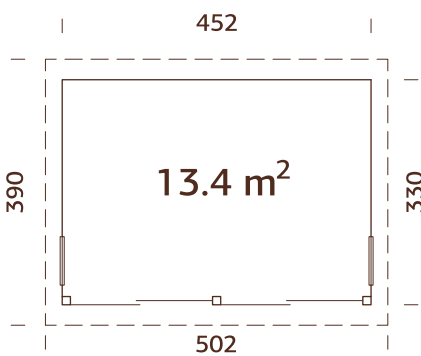

Annabel 13,4 m² kit without sliding door
Article number: 109044

Double glazed.

Ready-made wall elements with wind protection plastic!

Trendy look! Fine-sawn cladding.

18+70 mm

A: 205 cm
B: 294 cm

Included
19 mm

MODEL SPECIFICATIONS

Wall measurements: 452x330 cm

Volume: 37,4 m³

Door: Sliding door set

Door glass: Toughened, 5 mm

Window type: Summer

Window glass:

Double glass, 3-9-3 mm

Window opening measurements: 57x165 cm

Door opening measurements: 96x196 cm

Roof boards: 19 mm

Roof area: 20,0 m²

Roof gradient: 9,0°

Gross ground area: 15,1 m²

OPTIONAL

Roofing felt (underlayer): 3 rolls, SBS roofing material: 3 rolls, roofing nails, rain gutters, additional door and window. See Optional Products p. 268-285 for details.