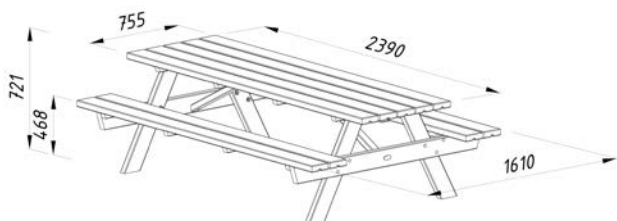

PALMAKO PICNIC-TABLE RUBY 24

ARTICLE NUMBER: 100787

44 mm

TREATMENT

100787

green pressure-treated

MODEL SPECIFICATIONS

Measurements: 239x161 cm

Height: 72 cm