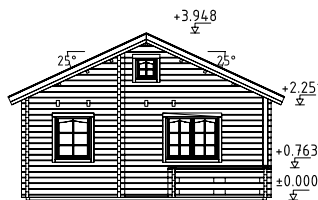

OPTIONAL

Roofing felt (underlayer): 9 rolls, SBS roofing material: 9 rolls, shingles: 16 packs, roofing nails, additional door and window.

See Optional Products p. 268-285 for details.