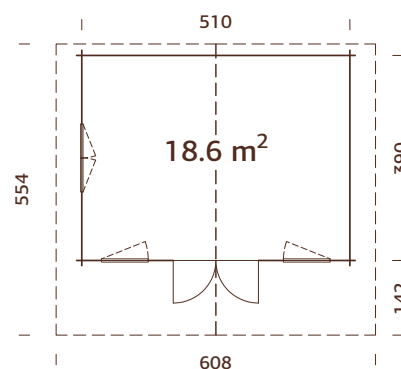

PALMAKO CABIN HELENA 18,6 m²

ARTICLE NUMBER: 102511

Double glazed.

MODEL SPECIFICATIONS

Log measurements:

530x410 cm

Volume: 47,3 m³

Door/window type: Summer

Door/window glass:

Double glass, 3-9-3 mm

Window opening

measurements: 76x92 cm,

117x92 cm

Door opening

measurements:

151x183 cm

Door sill: low, covered with stainless steel

Roof boards: 19 mm

Roof area: 34,7 m²

Roof gradient: 16,6°

Gross ground area: 19,9 m²

TREATMENT OPTIONS

102512
brown dip

70 mm

102514
grey dip

A: 216 cm
B: 290 cm

102513
clear white dip

Included
19 mm

OPTIONAL

Roofing felt (underlayer): 8 rolls, SBS roofing material: 8 rolls, shingles: 13 packs, roofing nails, rain gutters, extension, canopy roof, additional door and window.

See Optional Products p. 268-285 for details.