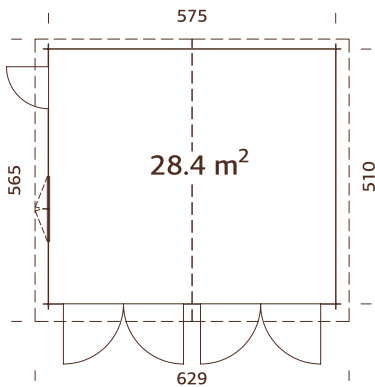

MODEL SPECIFICATIONS

Log measurements: 595x530 cm

Volume: 73,5 m³

Door/window type: Garden+

Door/window glass:

Double glass, 3-6-3 mm

Window opening

measurements: 119x89 cm

Door opening

measurements: 73x175 cm

Wooden gate opening

measurements: 225x194 cm

Art. No. Wooden gate: 103555

Roof boards: 19 mm

Roof area: 36,8 m²

Roof gradient: 16,8°

Gross ground area: 29,3 m²

OPTIONAL

Roofing felt (underlayer): 9 rolls, SBS roofing material: 9 rolls, shingles: 14 packs, roofing nails, rain gutters, extension, canopy roof, additional door and window, engine set for garage sectional door.

See Optional Products p. 268-285 for details.

Double glazed.

Strong purlins from laminated wood.

TREATMENT OPTIONS

natural,
untreated wood

brown dip

grey dip

clear white dip

Roger 28,4 m² kit without door

101907

101908

101910

101909

Roger 28,4 m² with wooden gate

102399

102400

102402

102401

Roger 28,4 m² with sectional door

102403

102404

102406

102405

44 mm

A: 217 cm
B: 310 cm

mm