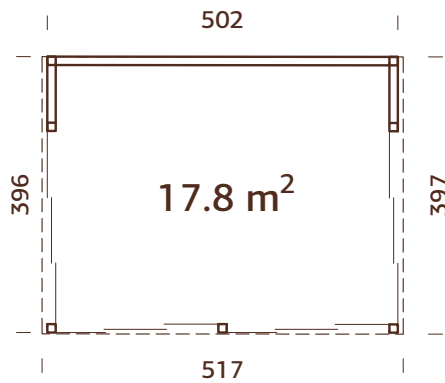

PALMAKO PAVILION NOVA 17,8 m²

ARTICLE NUMBER: 108601

Nova 17,8 m² kit without sliding door and polycarbonate roof
Article number: 108597

MODEL SPECIFICATIONS

Wall measurements: 502x396 cm

Volume: 41,3 m³

Door: Sliding door set

Door glass: Toughened glass, 5 mm

Fixed window measurements:
101x50 cm

Window glass: Double toughened glass, 4-9-4 mm

Roof: Polycarbonate

Roof area: 20,5 m²

Roof gradient: 9,2°

Gross ground area: 19,9 m²

Sliding door set and polycarbonate roof included.

NB! Terrace not included.

Trendy look! Fine-sawn cladding.

TREATMENT OPTIONS

natural, untreated wood	brown dip	grey dip	clear white dip	white primer

18+70 mm

A: 225 cm
B: 288 cm

	natural, untreated wood	brown dip	grey dip	clear white dip	white primer
Nova 17,8 m² kit	108597	108598	108599	108600	109023
Nova 17,8 m²	108601	108602	108603	108604	109024