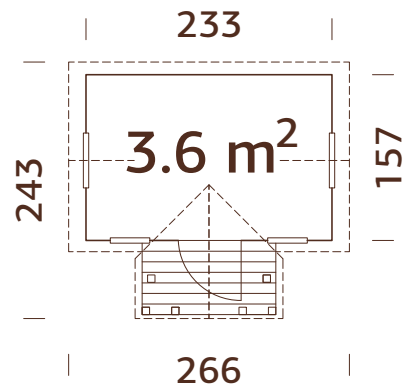

MODEL SPECIFICATIONS

Wall measurements:

233x157 cm

Volume: 6,4 m³

Door/window glass:

Acrylglas

Fixed window

measurements: 56x56 cm