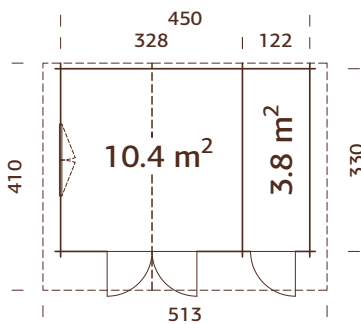

PALMAKO CABIN EMMA 14,2 m²

ARTICLE NUMBER: 102339

Can be built in reverse!