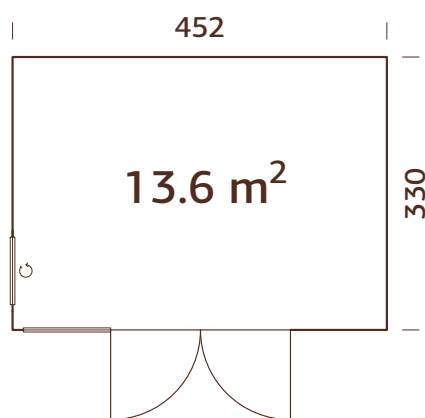

PALMAKO NORDIC HOUSE SOLVEIG 13,6 m²

ARTICLE NUMBER: 101203

MODEL SPECIFICATIONS

Wall measurements: 452x330 cm

Volume: 30,2 m³

Door/window type: Summer

Door/window glass:

Double toughened glass, 4-9-4 mm

Window opening measurements:

82x198 cm

Fixed window, measurements:

88x198 cm

Door opening measurements:

207x203 cm

Door sill: hard wood

Roof boards: 19 mm

Roof area: 15,5 m²

Roof gradient: 1,4°

Rain gutters: Included

Gross ground area: 14,9 m²

Door and window elements are interchangeable.

Double glazed.

Can be built in reverse!

Ready-made wall elements

with wind protection plastic!

Trendy look! Fine-sawn cladding.

Ceiling boards included.

Metal roof edge included.

18+70 mm

A: 238 cm
B: 281 cm

Included
28 mm

OPTIONAL

EPDM, additional door and window.

See Optional Products p. 268-285 for details.