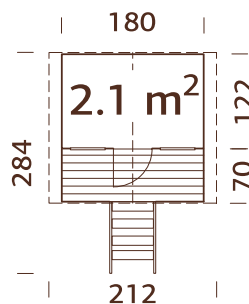

PALMAKO KIDS TOBY 2,1 m²

ARTICLE NUMBER: 101129

Ready-made wall elements.

MODEL SPECIFICATIONS

Wall measurements:

180x122(190) cm

Volume: 3,0 m³

Window glass:

Acrylglass

Fixed window

measurements: 38x44 cm

Door opening

measurements: 51x115 cm

Roof boards: 16 mm

Roof area: 4,6 m²

Roof gradient: 29,0°

Gross ground area: 2,2 m²

16+28 mm

A: 117 cm
B: 169/287 cm

Included
16 mm

OPTIONAL

Anchors x4, roofing felt (underlayer): 1 roll,

SBS roofing material: 1 roll, shingles: 2 packs, roofing nails, slide,

swing beam. See Optional Products p. 268-285 for details.

Safety
Regular
Production
Surveillance

www.tuv.com
ID 0000075540