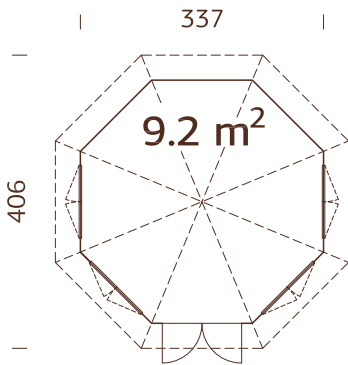

PALMAKO PAVILION VERONICA 4 9,2 m²

ARTICLE NUMBER: 107374

Double glazed.

Ready-made wall and roof elements.

34 mm

A: 222 cm
B: 326 cm

Included
19 mm

MODEL SPECIFICATIONS

Diameter: 337 cm

Volume: 23,4 m³

Door/window type:

Garden+

Window glass: Double glass,
3-6-3 mm

Door glass: Double
toughened glass, 4-6-4 mm

**Window opening
measurements:** 90x123 cm

**Door opening
measurements:**
120x181 cm

Door sill: low,
covered with stainless steel

Roof boards: 16 mm

Roof area: 15,3 m²

Roof gradient: 32,0°

Gross ground area: 9,4 m²

OPTIONAL

Shingles: 9 packs, roofing nails,
additional door and window.
See Optional Products p. 268-285
for details.