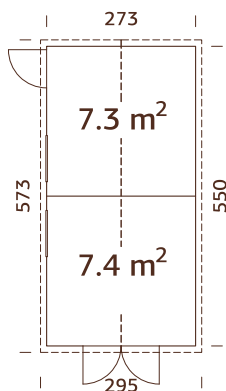

PALMAKO SHED DAN 14,7 m²

ARTICLE NUMBER: 101210

under
2,5m

Ready-made wall elements.

TREATMENT OPTIONS

101211
brown dip

101213
grey dip

101212
clear white dip

16+32 mm

A: 190 cm
B: 230 cm

Included
16 mm

MODEL SPECIFICATIONS

Wall measurements:

273x550 cm

Volume: 29,3 m³

Door/window glass:

Acrylglas

Fixed window, measurements:

44x44 cm

Door opening measurements:

75x169 cm, 138x182 cm

Roof boards: 16 mm

Roof area: 17,3 m²

Roof gradient: 15,5°

Gross ground area: 15,0 m²

OPTIONAL

Roofing felt (underlayer): 3 rolls, SBS roofing material: 3 rolls, shingles: 6 packs, roofing nails.

See Optional Products p. 268-285 for details.