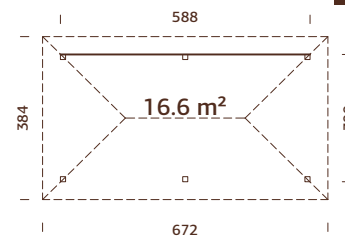

TREATMENT OPTIONS

110194
brown dip

110195
grey dip

110193
clear white dip

28 mm

A: 210 cm

B: 323 cm

NB! Floor is an optional extra! 28 mm

OPTIONAL

Floor (outdoor/as terrace), floor (indoor), roofing felt (underlayer): 9 rolls, shingles: 15 packs, roofing nails, rain gutters, additional door and window. See Optional Products p. 180-181 for details.