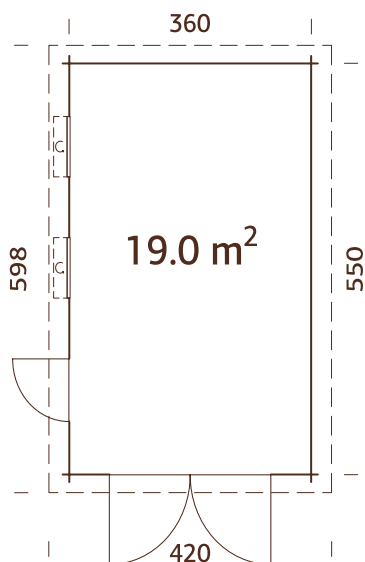

MODEL SPECIFICATIONS

Log measurements: 380x570 cm

Volume: 44,5 m³

Door/window type: Garden

Door/window glass:

Real glass, 4 mm

Window opening

measurements: 70x43 cm

Door opening

measurements: 73x183 cm

Wooden gate opening

measurements: 225x194 cm

Art. No. Wooden gate: 103555

Roof boards: 19 mm

Roof area: 24,5 m²

Roof gradient: 1,8°

Gross ground area: 19,8 m²

Strong purlins from laminated wood.

Matt door and window glass.

OPTIONAL

Roofing felt (underlayer): 6 rolls, SBS roofing material: 6 rolls, EPDM, roofing nails, rain gutters, extension, canopy roof, additional door and window.

See Optional Products p. 268-285 for details.

44 mm

A: 228 cm

B: 253 cm