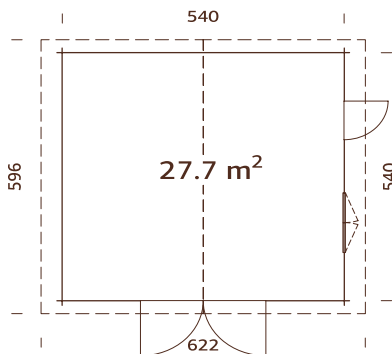

MODEL SPECIFICATIONS

Log measurements: 560x560 cm

Volume: 73,9 m³

Door/window type: Summer

Door/window glass:

Double glass, 3-9-3 mm

Window opening

measurements: 117x92 cm

Door opening

measurements: 73x183 cm

Wooden gate opening

measurements: 225x194 cm

Art. No. Wooden gate: 103587

Roof boards: 19 mm

Roof area: 37,8 m²

Roof gradient: 15,7°

Gross ground area: 29,2 m²

OPTIONAL

Roofing felt (underlayer): 8 rolls, SBS roofing material: 8 rolls, shingles: 14 packs, roofing nails, rain gutters, extension, canopy roof, additional door and window, engine set for garage sectional door.

See Optional Products p. 268-285 for details.

Double glazed.

Strong purlins from laminated wood.

TREATMENT OPTIONS

natural,
untreated wood

brown dip

grey dip

clear white dip

70 mm

A: 230 cm
B: 312 cm

–

Roger 27,7 m² kit without door

101911

101912

101914

101913

Roger 27,7 m² with wooden gate

102379

102380

102382

102381

Roger 27,7 m² with sectional door

102383

102384

102386

102385