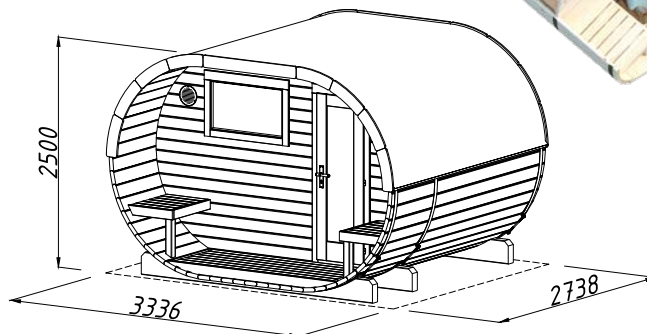

PALMAKO SAUNA ANETTE 3,0+1,5 m²

ARTICLE NUMBER: 110071

under
2,5m

NEW!

MODEL SPECIFICATIONS

Length: 270 cm

Width: 328 cm

Vertical walls: 28 mm

Steam room measurements:

169x182 cm

Front room measurements:

147x182 cm

Volume: 16,6 m³

Door/window type: Garden+

Steam room door glass:

Toughened, 8 mm

Front room door glass:

Toughened, 4-6-4 mm

Window glass:

Double glass, 3-6-3 mm

Door opening measurements:

49x159, 50x161 cm

Fixed window measurements:

80x45 cm

Roof area: 12,1 m²

Roof overhang: 78 cm

Capacity: 4 people

Inside measures of heater

safety railing: 634x457 mm

Roofing felt (underlayer) and shingles included.
Steam room benches and heater safety railing
from aspen.

Two-level steam room benches with back.

Front room.

Window in the steam room.

Sitting benches outside.

NB! Heater is an optional extra!

42 mm

A: 220 cm
B: 225 cm

Floor grates
28 mm

OPTIONAL

HUUM Drop electric heater (stones and remote control included), Narvi NM electric heater (stones included), SBS roofing material: 2 rolls, roofing nails, additional door and window. See Optional Products p. 268-285 for details.