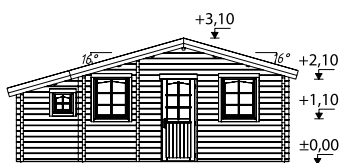

See Optional Products p. 268-285 for details.

Double glazed.

Strong purlins from laminated wood.

70 mm

A: 230 cm
B: 310 cm

Included
28 mm

PALMAKO COTTAGE EMILY 40,1+5,2 m²

ARTICLE NUMBER: 106566