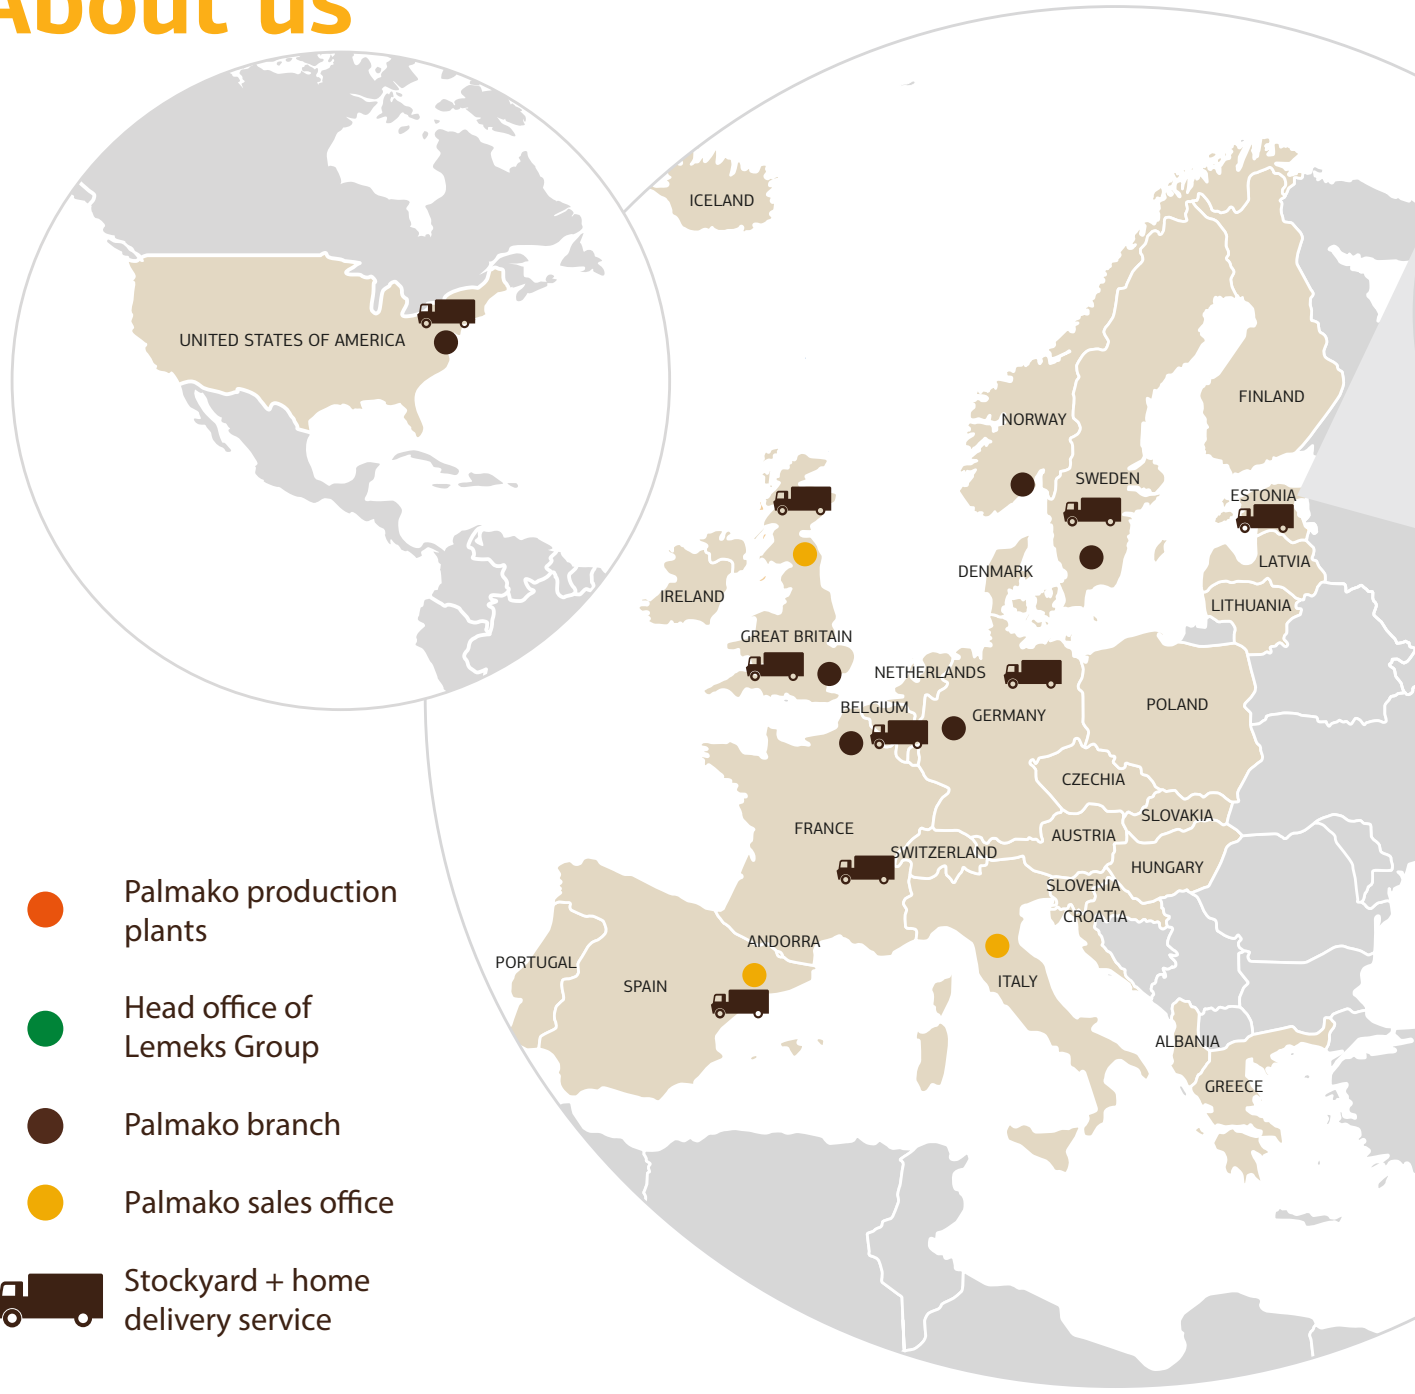

Palmako is a part of the Lemeks Group

Lemeks AS was founded in 1993 with an aim of creating a modern forest stocking company systematically covering the whole country and on the basis of which a timber industry could be established that values local timber.

Today the Lemeks Group has developed into the biggest forestry company in Estonia that is funded by Estonian capital and operates successfully in the sphere of timber processing and forest stocking as well as in agriculture.

Timber value-added chain

35 subsidiaries and related companies provide employment to more than 1000 people in Estonia, Latvia, Germany, Sweden, Norway, France, Spain, United Kingdom and the United States of America. Belonging to the Lemeks Group provides Palmako support in financial management and IT. It also gives an excellent opportunity to share valuable information and experience with other specialists in the same field. The existence of belonging to the group's value chain ensures the supply of raw material even during harder times.

More about the Lemeks Group on the website

www.lemeks.ee

About us

- Palmako production plants
- Head office of Lemeks Group
- Palmako branch
- Palmako sales office
- Stockyard + home delivery service

Principles that we follow in our everyday work: