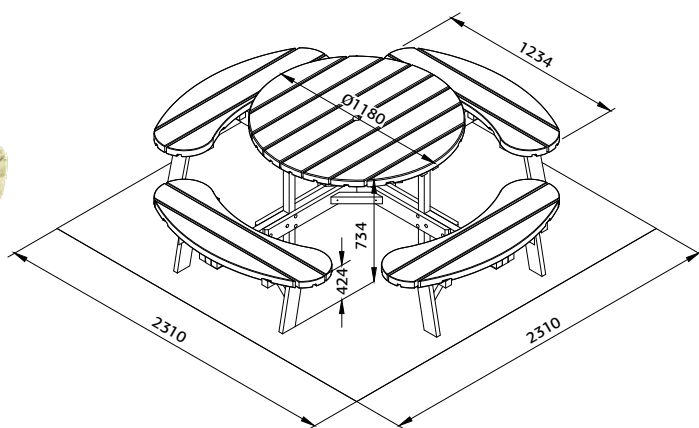

PALMAKO TABLE WITH BENCHES OSCAR

ARTICLE NUMBER: 100762

44 mm

TREATMENT

100762

green pressure-treated

MODEL SPECIFICATIONS

Measurements: 231x231 cm

Height: 73 cm