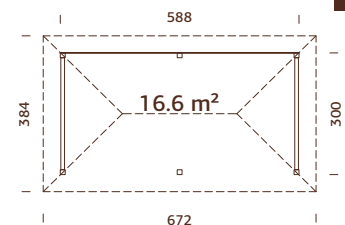

TREATMENT OPTIONS

110202
brown dip

110203
grey dip

110201
clear white dip

28 mm

A: 210 cm

B: 323 cm

NB! Floor is an optional extra! 28 mm

OPTIONAL

Floor (outdoor/as terrace), floor (indoor), roofing felt (underlayer): 9 rolls, shingles: 15 packs, roofing nails, rain gutters, additional door and window. See Optional Products p. 180-181 for details.