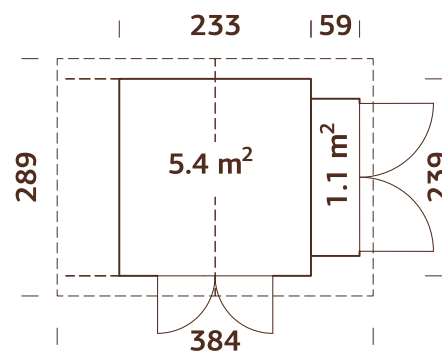

PALMAKO SHED MARCUS 6,5 m²

under
2,5m

ARTICLE NUMBER: 107218

Ready-made wall elements.

MODEL SPECIFICATIONS

Wall measurements:

233x239 cm

Volume: 13,5 m³

Door/window glass:

Acrylglas

Door opening

measurements:

135x183, 181x152 cm

Roof boards: 16 mm

Roof area: 11,2 m²

Roof gradient: 21,0°

Gross ground area: 7,0 m²

TREATMENT OPTIONS

107216
brown dip

107217
grey dip

107219
clear white dip

16+32 mm

A: 188 cm
B: 240 cm

Included
16 mm

OPTIONAL

Roofing felt (underlayer): 2 rolls, SBS roofing material: 2 rolls, shingles: 5 packs, roofing nails.

See Optional Products p. 268-285 for details.