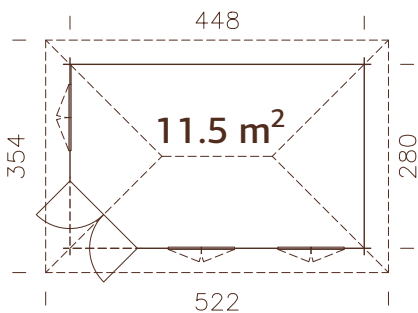

PALMAKO PAVILION MELANIE 11,5 m²

ARTICLE NUMBER: 109355

Can be built in reverse!

TREATMENT OPTIONS

109529
brown dip

109530
grey dip

109528
clear white dip

44 mm

A: 234 cm
B: 311 cm

Included
19 mm

MODEL SPECIFICATIONS

Log measurements:

468x300 cm

Volume: 29,9 m³

Door/window type: Garden+

Window glass: Double glass,
3-6-3 mm

Door glass: Toughened
glass, 4 mm

**Window opening
measurements:** 90x134 cm

**Door opening
measurements:** 114x186 cm

Door sill: low, covered with
stainless steel

Roof boards: 16 mm

Roof area: 19,9 m²

Roof gradient: 24,7°

Gross ground area: 12,1 m²

OPTIONAL

Shingles: 9 packs, roofing nails,
rain gutters, additional door and
window. See Optional Products p.
268-285 for details.