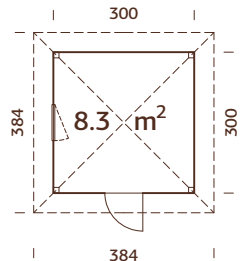

PALMAKO CONNECT BIANCA SET 6 8,3 m²

ARTICLE NUMBER: 110124

NEW!

TREATMENT OPTIONS

110126
brown dip

110127
grey dip

110125
clear white dip

28 mm

A: 210 cm
B: 323 cm

NB! Floor is an optional extra! 28 mm

Item	Pcs
Square roof (109392)	1
Full wall (109375)	4
Single window (100038)	1
Single door (107035)	1