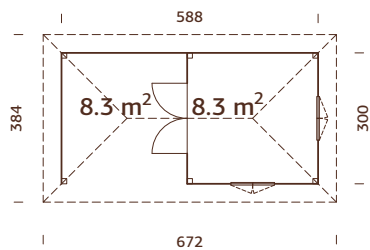

PALMAKO CONNECT BIANCA SET 9 16,6 m²

ARTICLE NUMBER: 110224

NEW!

TREATMENT OPTIONS

110226
brown dip

110227
grey dip

110225
clear white dip

28 mm

A: 210 cm
B: 323 cm

NB! Floor is an optional extra! 28 mm

Item	Pcs
Square roof (109392)	1
Extra roof (109374)	1
Apex (109410)	1
Full wall (109375)	6
Double window (109548)	2
Double door (103530)	1

MODEL SPECIFICATIONS See page 169.

OPTIONAL

Floor (outdoor/as terrace), floor (indoor), roofing felt (underlayer): 9 rolls, shingles: 15 packs, roofing nails, rain gutters, additional door and window. See Optional Products p. 180-181 for details.