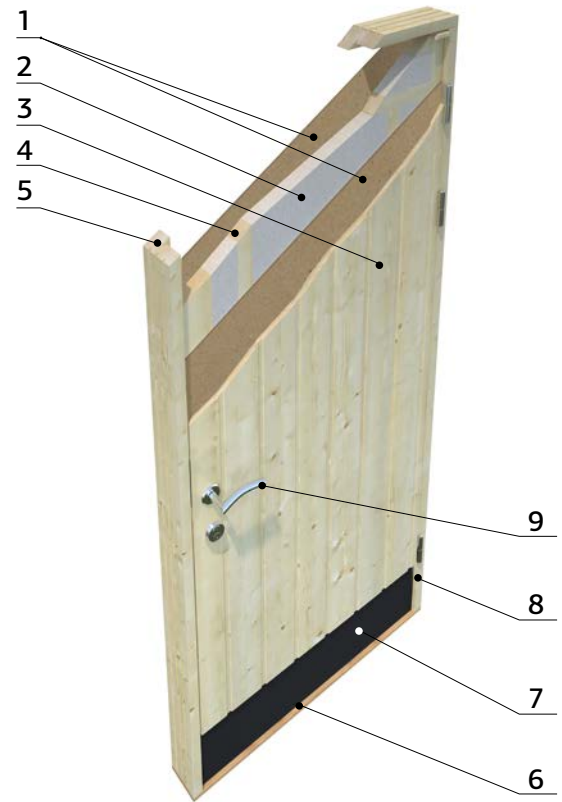

These models also have 32 mm EPS (expanded polystyrene) insulated doors, which make them especially rain and wind resistant. Please study the drawing.

1. HDF 3mm
2. EPS 50 32mm insulation
3. Wooden cladding 12x114mm
4. Wooden skeleton 32x40mm
5. Wooden laminated frame 44x90mm
6. Hardwood 28x78mm threshold
7. Metal kick plate 0,5mm covered with black pural matt coating
8. Hinge 115x84x3mm (3x)
9. 2018 lock and lock box