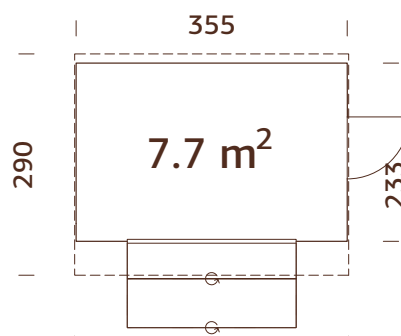

NEW!

MODEL SPECIFICATIONS

Wall measurements:

355x233 cm

Volume: 21,7 m³

Door/window type: Summer

Door opening

measurements: 78x181 cm