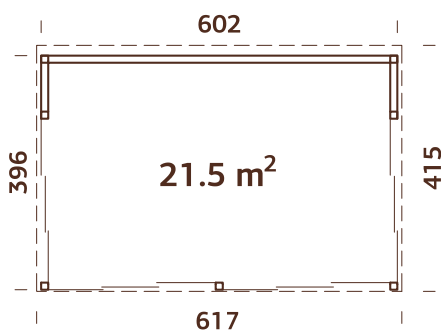

MODEL SPECIFICATIONS

Wall measurements: 602x396 cm

Volume: 50 m³

Door: Sliding door set

Door glass: Toughened glass, 5 mm

Fixed window measurements:
126x50 cm

Window glass: Double toughened glass, 4-9-4 mm

Roof: Polycarbonate

Roof area: 24,5 m²

Roof gradient: 9,2°

Gross ground area: 23,8 m²

Sliding door set and polycarbonate roof included.

NB! Terrace not included.

Trendy look! Fine-sawn cladding.

18+70 mm

A: 225 cm
B: 288 cm

-

TREATMENT OPTIONS

natural, untreated wood

brown dip

grey dip

clear white dip

white primer

	natural, untreated wood	brown dip	grey dip	clear white dip	white primer
Nova 21,5 m² kit	108605	108606	108607	108592	109025
Nova 21,5 m²	108609	108610	108611	108596	109026