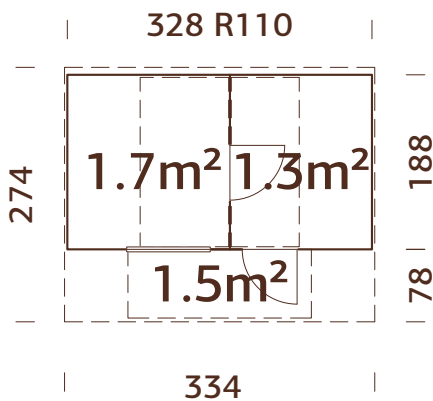

PALMAKO SAUNA ANETTE 3,0+1,5 m²

ARTICLE NUMBER: 110071

under
2,5m

NEW!

MODEL SPECIFICATIONS

Length: 270 cm

Width: 328 cm

Vertical walls: 28 mm

Steam room measurements:

169x182 cm

Front room measurements:

147x182 cm

Volume: 16,6 m³

Door/window type: Garden+

Steam room door glass:

Toughened, 8 mm

Front room door glass:

Toughened, 4-6-4 mm

Window glass:

Double glass, 3-6-3 mm

Door opening measurements:

49x159, 50x161 cm

Fixed window measurements:

80x45 cm

Roof area: 12,1 m²

Roof overhang: 78 cm

Capacity: 4 people

Inside measures of heater

safety railing: 634x457 mm

Roofing felt (underlayer) and shingles included.
Steam room benches and heater safety railing
from aspen.

Two-level steam room benches with back.

Front room.

Window in the steam room.

Sitting benches outside.

NB! Heater is an optional extra!

42 mm

A: 220 cm
B: 225 cm

Floor grates
28 mm

OPTIONAL

HUUM Drop electric heater (stones and remote control included), Narvi NM electric heater (stones included), SBS roofing material: 2 rolls, roofing nails, additional door and window. See Optional Products p. 268-285 for details.