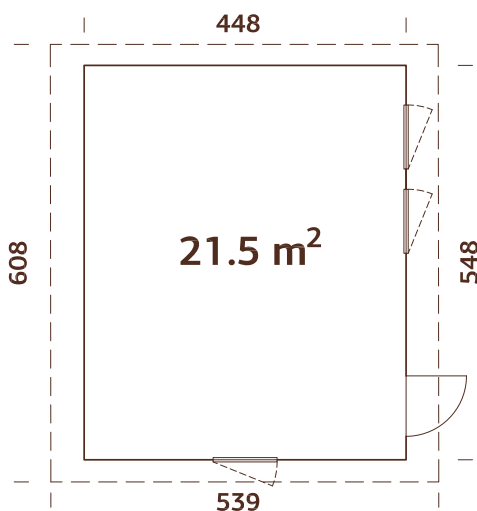

PALMAKO NORDIC+ HOUSE ANNIKA 21,5 m²

ARTICLE NUMBER: 101257

MODEL SPECIFICATIONS

Wall measurements:

448x548 cm

Volume: 55,0 m³

Door/window type: Summer

Door/window glass:

Double glass, 3-9-3 mm

Window opening

measurements: 57x165 cm

Door opening

measurements: 78x191 cm

Door sill: hard wood

Roof boards: 19 mm

Roof area: 33,2 m²

Roof gradient: 7,0°

Gross ground area: 24,6 m²

OPTIONAL

Roofing felt (underlayer): 6 rolls, SBS roofing material: 6 rolls, roofing nails, rain gutters, additional door and window, additional door and window. See Optional Products p. 268-285 for details.

Door and window elements are interchangeable.

Double glazed.

Trendy look! Fine-sawn cladding.

Ready-made wall elements with wind protection plastic!

160 mm

A: 216 cm
B: 311 cm

Included
19 mm