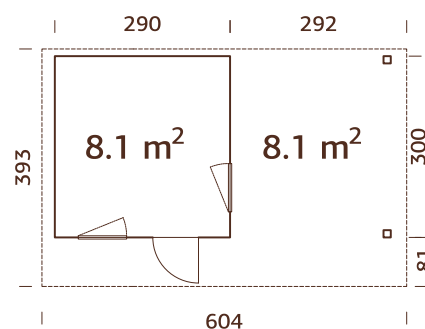

PALMAKO MODERN LOOK HOUSE GRACE

ARTICLE NUMBER: 108587

8,1+8,1 m²

MODEL SPECIFICATIONS

Wall measurements:

290+292x300 cm

Volume: 18,8 m³

Door/window type: Living

Door/window glass: Double toughened glass, 4-18-4 mm

Window opening

measurements: 50x150 cm

Door opening

measurements: 70x193 cm

Door sill: high quality classy oak-aluminium combined door sill

Roof boards: 19 mm

Roof area: 23,7 m²

Roof gradient: 5,0°

Gross ground area: 8,7+8,1 m²

Glue laminated wall panels.

Strong purlins from laminated wood.

56 mm

A: 215 cm
B: 258 cm

Included
28 mm

OPTIONAL

Roofing felt (underlayer): 5 rolls, SBS roofing material: 5 rolls, roofing nails, EPDM, rain gutters, additional door and window. See Optional Products p. 268-285 for details.