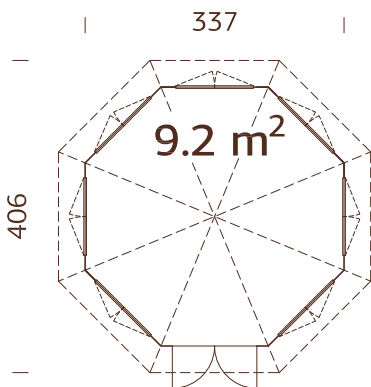

PALMAKO PAVILION VERONICA 7 9,2 m²

ARTICLE NUMBER: 107373

Double glazed.

Ready-made wall and roof elements.

34 mm

A: 222 cm
B: 326 cm

Included
19 mm

MODEL SPECIFICATIONS

Diameter: 337 cm

Volume: 23,4 m³

Door/window type:

Garden+

Window glass: Double glass,
3-6-3 mm

Door glass: Double
toughened glass, 4-6-4 mm

**Window opening
measurements:** 90x123 cm

**Door opening
measurements:**
120x181 cm

Door sill: low,
covered with stainless steel

Roof boards: 16 mm

Roof area: 15,3 m²

Roof gradient: 32,0°

Gross ground area: 9,4 m²

OPTIONAL

Shingles: 9 packs, roofing nails,
additional door. See Optional
Products p. 268-285 for details.