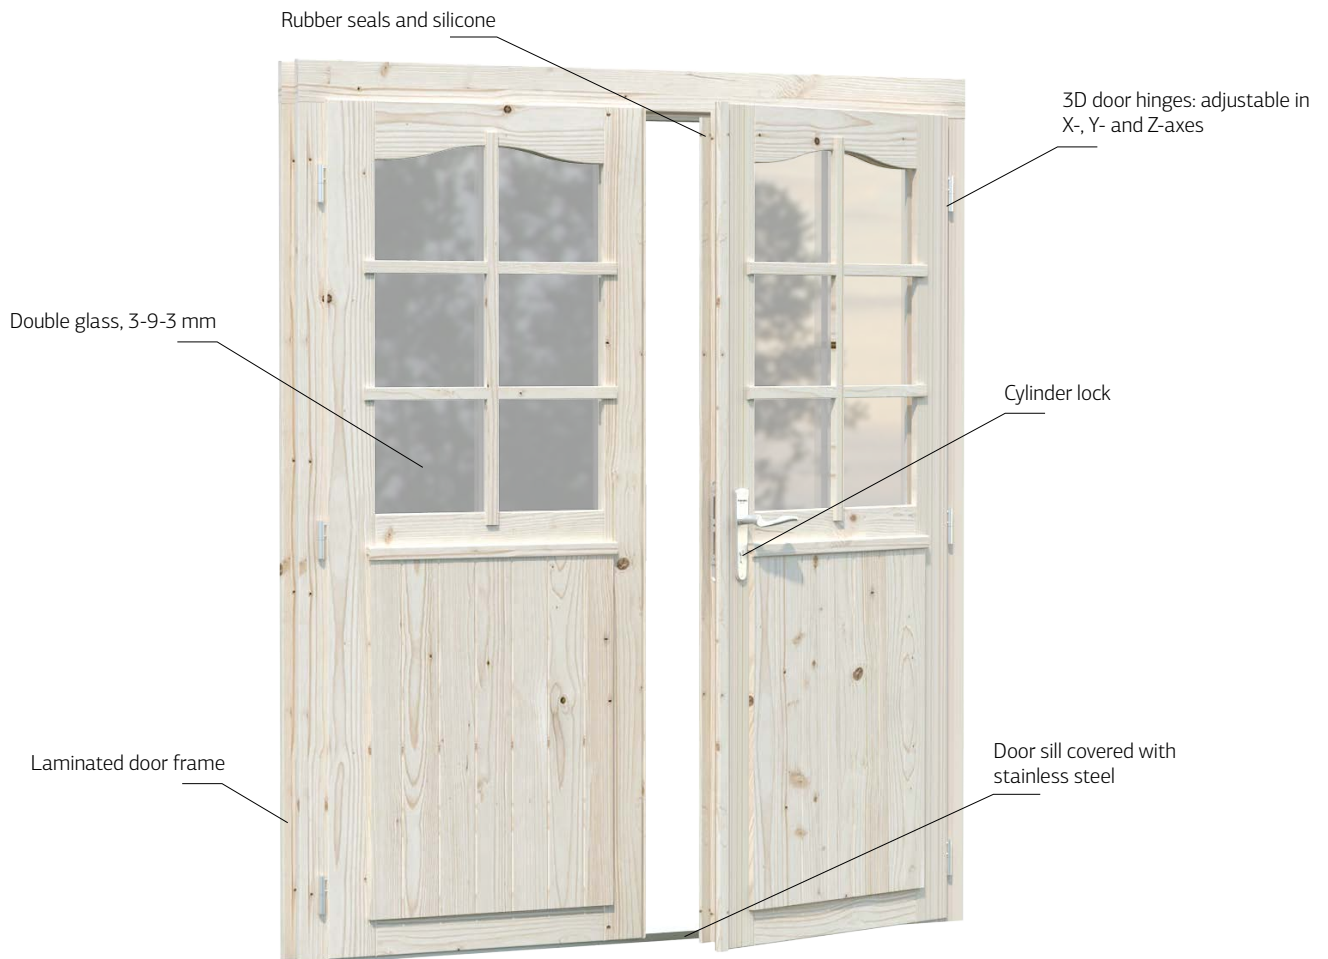

Palmako doors and windows

We have many doors and windows in our product range. When you read the model descriptions next to our products you will probably notice that by door and window type we use certain words like Garden, Garden+ or Summer. These words represent agreements of what is inherent to a particular door and window type. Of course there can be exceptions depending on a model, but overall after getting familiar with the following table on the next page you will have an overview of our doors and windows.

For example the door and window type of our classical cabin Helena 15,1 m² is Summer. Please see the drawings of the door and window with the features characteristic to Summer door and window type:

Scan this QR-code to see the door and window types table on our homepage! Likewise on the webpage the same table is shown on the next catalogue page.