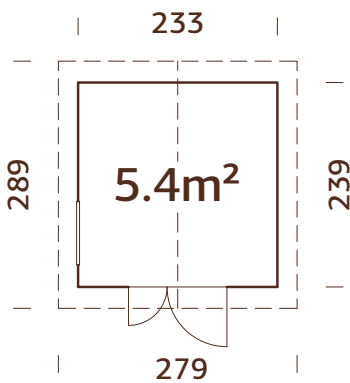

PALMAKO SHED NILS 5,4 m²

ARTICLE NUMBER: 101180

Ready-made wall elements.