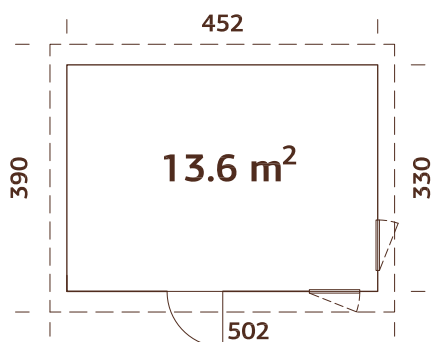

PALMAKO NORDIC HOUSE ETTA 13,6 m²

ARTICLE NUMBER: 101151

Door and window elements are interchangeable. Double glazed. Ready-made wall elements with wind protection plastic! Trendy look! Fine-sawn cladding.

18+70 mm

A: 203 cm
B: 294 cm

Included
19 mm

MODEL SPECIFICATIONS

Wall measurements:

452x330 cm

Volume: 33,7 m³

Door/window type: Summer

Door/window glass:

Double glass, 3-9-3 mm

Window opening measurements:

57x165 cm

Door opening measurements:

78x191 cm

Door sill: hard wood

Roof boards: 19 mm

Roof area: 19,7 m²

Roof gradient: 9,0°

Gross ground area: 14,9 m²

OPTIONAL

Roofing felt (underlayer): 5 rolls, SBS roofing material: 5 rolls, roofing nails, rain gutters, additional door and window. See Optional Products p. 268-285 for details.