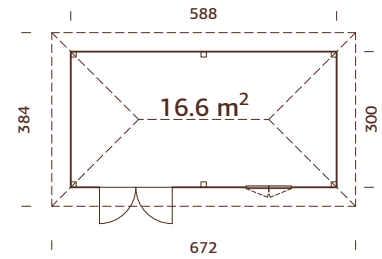

OPTIONAL

Floor (outdoor/as terrace), floor (indoor), roofing felt (underlayer): 9 rolls, shingles: 15 packs, roofing nails, rain gutters, additional door and window. See Optional Products p. 180-181 for details.

120x120 mm

A: 210 cm
B: 323 cm

NB! Floor is an optional extra! 28 mm