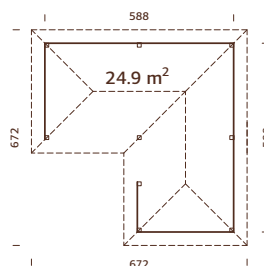

OPTIONAL

Floor (outdoor/as terrace), floor (indoor), roofing felt (underlayer): 11 rolls, shingles: 18 packs, roofing nails, additional door and window. See Optional Products p. 180-181 for details.