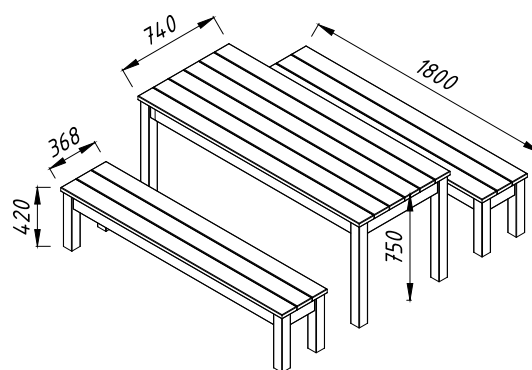

PALMAKO TABLE WITH BENCHES SANNE 18

ARTICLE NUMBER: 100812

28 mm

MODEL SPECIFICATIONS

Measurements:

180x74 cm (table), 180x37 cm (benches)

Height:

75 cm (table), 42 cm (benches)

TREATMENT

100812

green pressure-treated