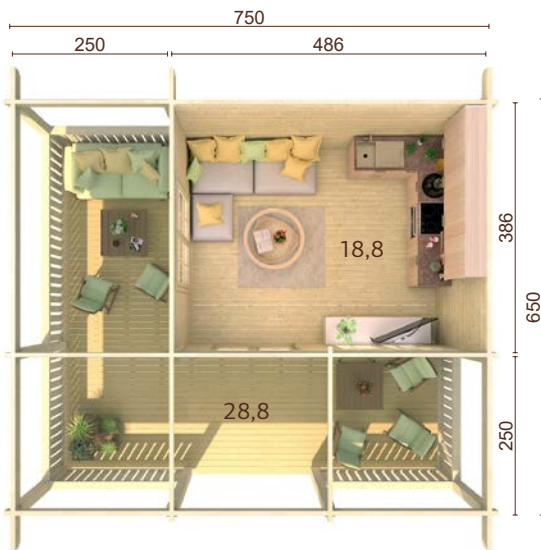

PALMAKO COTTAGE AGNETA 18,8+28,8 m²

ARTICLE NUMBER: 106526

MODEL SPECIFICATIONS

Log measurements (house):

520x420 cm

Log measurements (house with terrace):

750x650 cm

Volume: 63,8 m³

Terrace: 250x750 cm, 250x650 cm

Door/window type: Summer

Door/window glass:
Double glass, 3-9-3 mm

Window opening

measurements: 168x159 cm

Door opening measurements:

155x203 cm

Door sill: low, covered with stainless steel

Roof boards: 19 mm

Roof area: 67,2 m²

Roof gradient: 18,0°

Gross ground area (terrace included): 48,1 m²

OPTIONAL

Roofing felt (underlayer): 11 rolls, SBS roofing material: 11 rolls, shingles: 24 packs, roofing nails, additional door and window.

See Optional Products p. 268-285 for details.