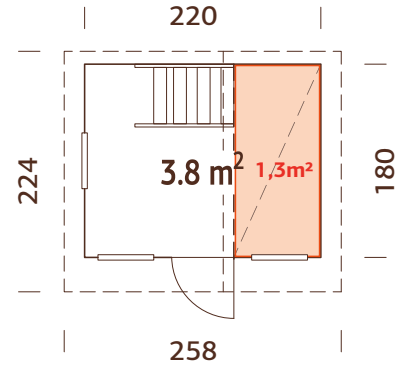

Ready-made wall elements.

MODEL SPECIFICATIONS

Wall measurements:

220x180 cm

Volume: 6.5 m³

Window glass:

Acrylglas

Fixed window

measurements: 35x35 cm

Door opening

measurements: 51x115 cm

Roof boards: 16 mm

Roof area: 7.0 m²

Roof gradient: 37.0°; 31.0°

Gross ground area: 4.0 m²

Ground floor: 3.8 m²

First floor: 1.3 m²

TREATMENT OPTIONS

108936

white primer

16+32 mm

A: 125/177 cm
B: 228 cm

Included
16 mm

OPTIONAL

Roofing felt (underlayer): 1 roll, SBS roofing material: 1 roll, shingles: 3 packs, roofing nails. See Optional Products p. 268-285 for details.

Safety
Regular
Production
Surveillance

www.tuv.com
ID 000075540